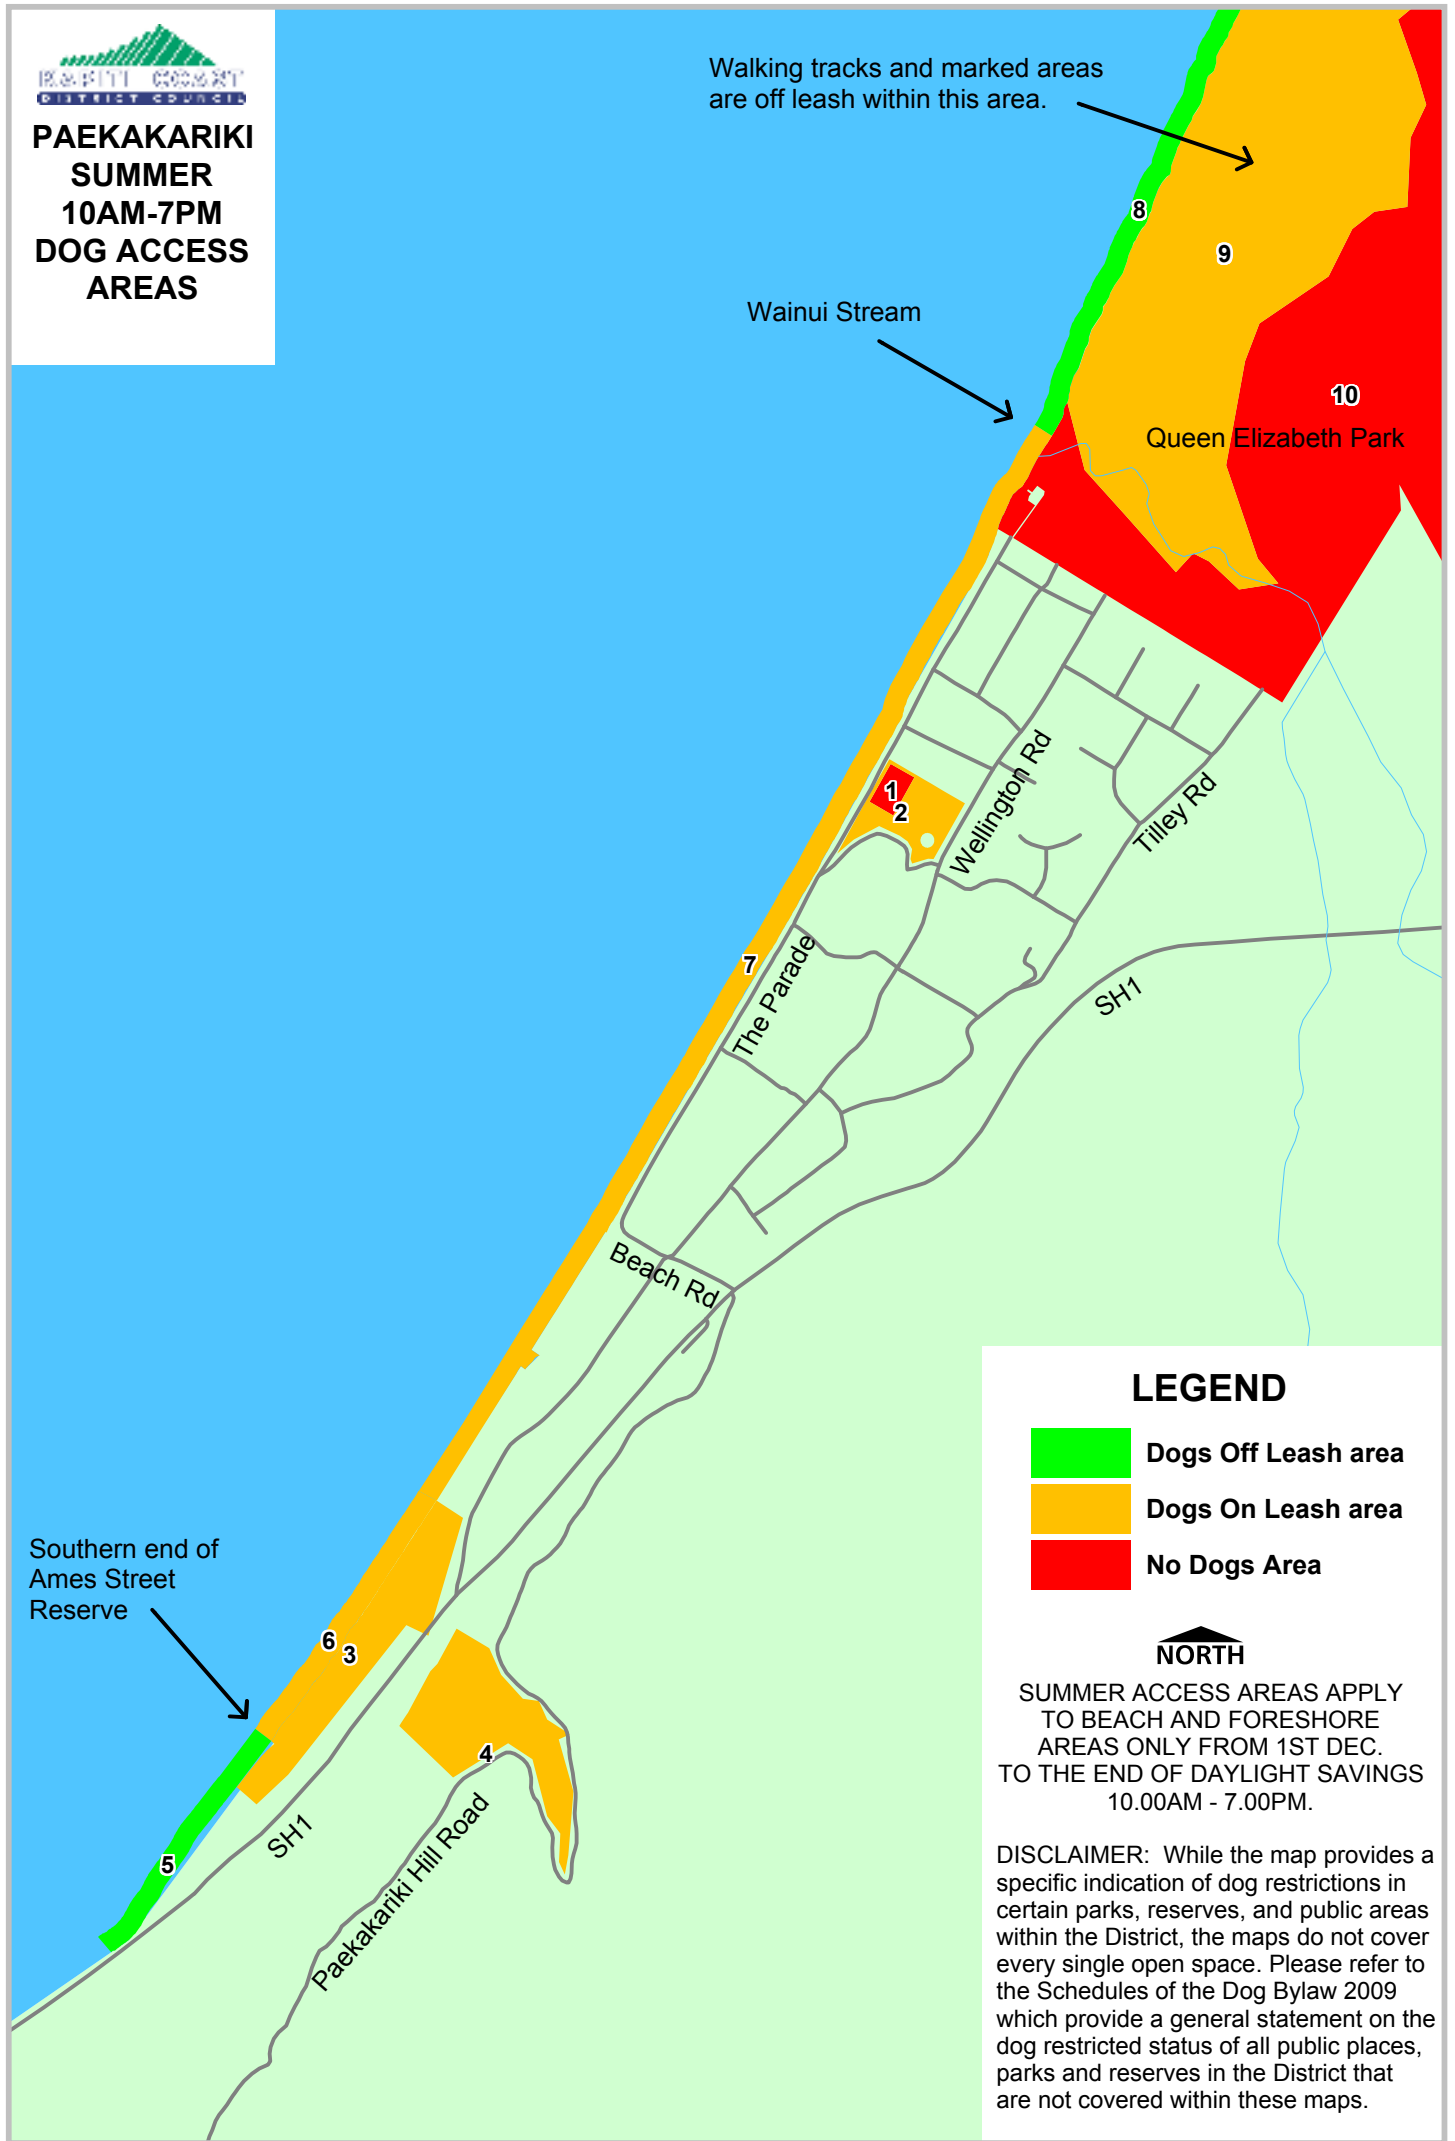

**PAEKAKARIKI
SUMMER
10AM-7PM
DOG ACCESS
AREAS**

Walking tracks and marked areas are off leash within this area.

Wainui Stream

8
9
10
Queen Elizabeth Park

Southern end of Ames Street Reserve

LEGEND

- Dogs Off Leash area
- Dogs On Leash area
- No Dogs Area

SUMMER ACCESS AREAS APPLY TO BEACH AND FORESHORE AREAS ONLY FROM 1ST DEC. TO THE END OF DAYLIGHT SAVINGS 10.00AM - 7.00PM.

DISCLAIMER: While the map provides a specific indication of dog restrictions in certain parks, reserves, and public areas within the District, the maps do not cover every single open space. Please refer to the Schedules of the Dog Bylaw 2009 which provide a general statement on the dog restricted status of all public places, parks and reserves in the District that are not covered within these maps.

**PAEKAKARIKI
WINTER AND
SUMMER
7PM-10AM
DOG ACCESS
AREAS**

Walking tracks and marked areas are off leash within this area.

Queen Elizabeth Park

Southern end of Ames Street Reserve

LEGEND

-  Dogs Off Leash area
-  Dogs On Leash area
-  No Dogs Area

WINTER ACCESS AREAS APPLY TO BEACH AND FORESHORE AREAS ONLY FROM THE END OF DAYLIGHT SAVINGS TO 30TH NOV.

DISCLAIMER: While the map provides a specific indication of dog restrictions in certain parks, reserves, and public areas within the District, the maps do not cover every single open space. Please refer to the Schedules of the Dog Bylaw 2009 which provide a general statement on the dog restricted status of all public places, parks and reserves in the District that are not covered within these maps.