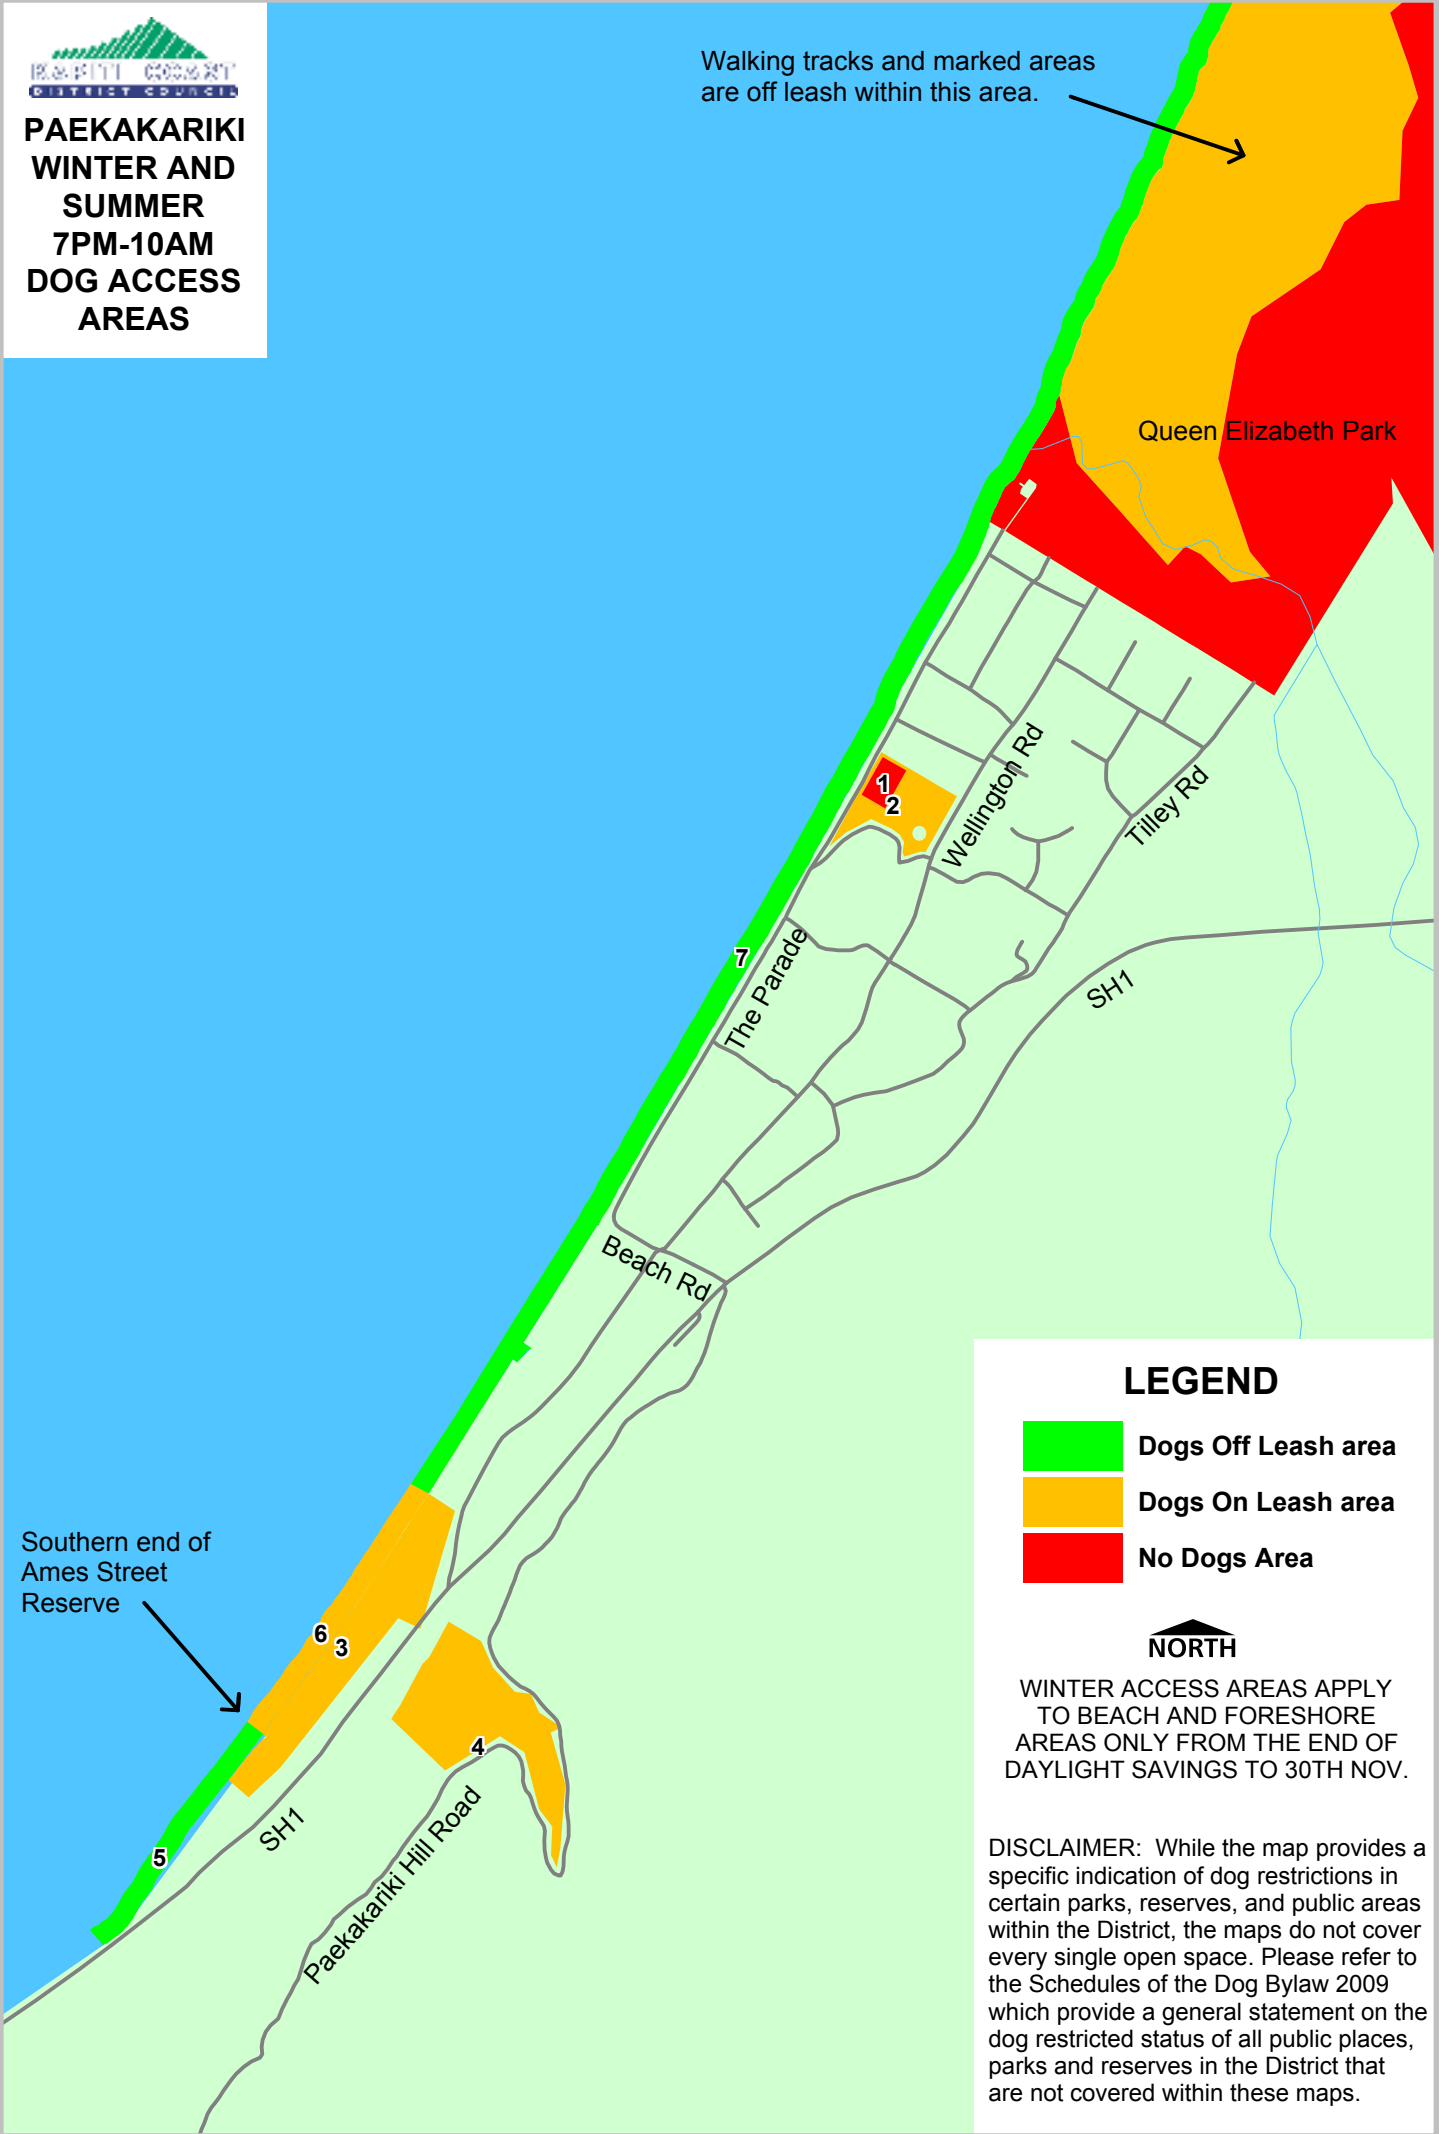

**PAEKAKARIKI
SUMMER
10AM-7PM
DOG ACCESS
AREAS**

Walking tracks and marked areas are off leash within this area.

Wainui Stream

8
9
10
Queen Elizabeth Park

Southern end of Ames Street Reserve

LEGEND

- Dogs Off Leash area
- Dogs On Leash area
- No Dogs Area

SUMMER ACCESS AREAS APPLY TO BEACH AND FORESHORE AREAS ONLY FROM 1ST DEC. TO THE END OF DAYLIGHT SAVINGS 10.00AM - 7.00PM.

DISCLAIMER: While the map provides a specific indication of dog restrictions in certain parks, reserves, and public areas within the District, the maps do not cover every single open space. Please refer to the Schedules of the Dog Bylaw 2009 which provide a general statement on the dog restricted status of all public places, parks and reserves in the District that are not covered within these maps.

**PAEKAKARIKI
WINTER AND
SUMMER
7PM-10AM
DOG ACCESS
AREAS**

Walking tracks and marked areas are off leash within this area.

Queen Elizabeth Park

Southern end of Ames Street Reserve

LEGEND

-  Dogs Off Leash area
-  Dogs On Leash area
-  No Dogs Area

WINTER ACCESS AREAS APPLY TO BEACH AND FORESHORE AREAS ONLY FROM THE END OF DAYLIGHT SAVINGS TO 30TH NOV.

DISCLAIMER: While the map provides a specific indication of dog restrictions in certain parks, reserves, and public areas within the District, the maps do not cover every single open space. Please refer to the Schedules of the Dog Bylaw 2009 which provide a general statement on the dog restricted status of all public places, parks and reserves in the District that are not covered within these maps.