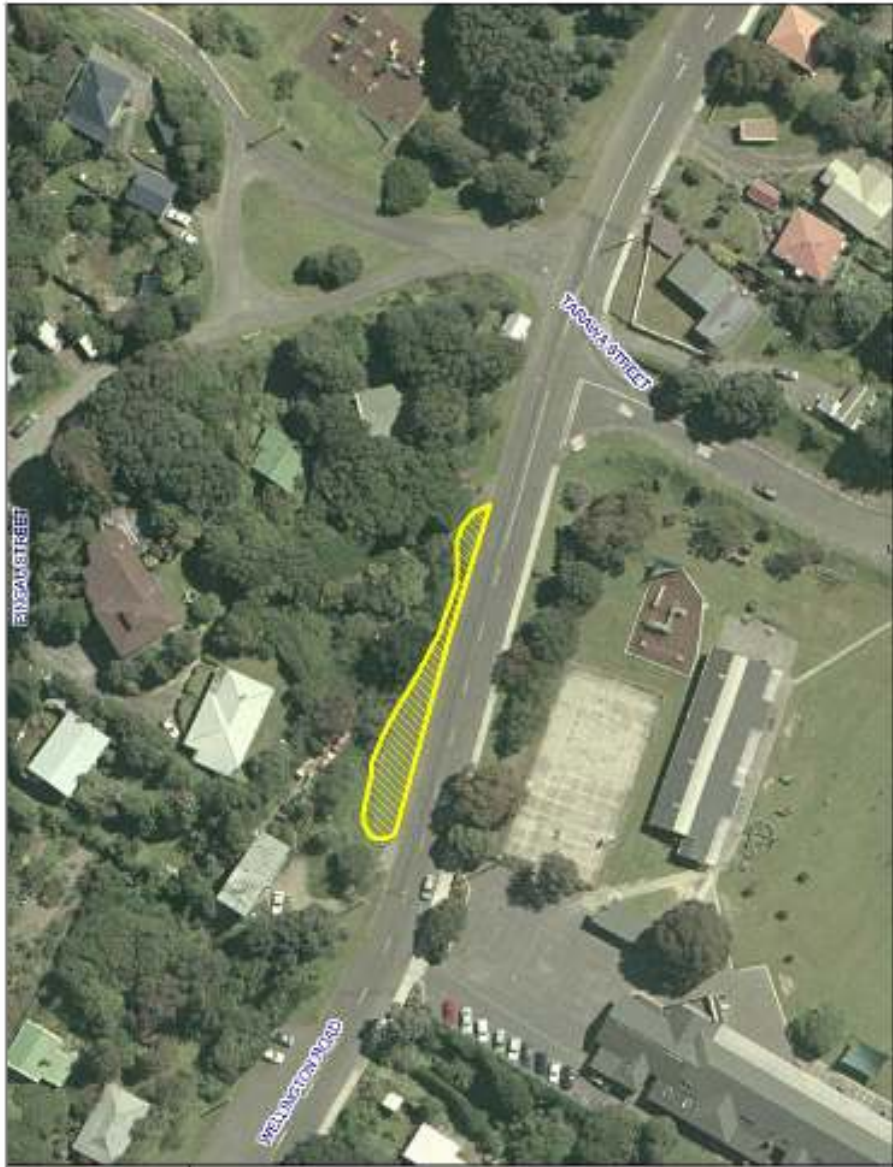

Maps showing where signs can be placed

**Permitted Election Sign Locations
Paekakariki - Wellington Rd (Opposite School)**

Printed July 2007

**Permitted Election Sign Locations
Raumati - Cnr Rata Rd and Raumati Rd**

Printed July 2007

**Permitted Election Sign Locations
Raumati - Rimu Rd (KCDC Land)**

Printed July 2007

**Permitted Election Sign Locations
Paraparaumu - Mazengarb Rd (between Jolly Miller and College)**

Printed July 2007

**Permitted Election Sign Locations
Paraparamu - Te Atiawa Reserve**

Printed July 2007

Permitted Election Sign Locations
Waikanae - Ngalo Rd (adjacent to bush reserve)

Printed July 2007

Permitted Election Sign Locations
Waikanae - Te Moana Rd (opposite golf course)

Printed July 2007

Permitted Election Sign Locations
Otaki - Riverbank Rd (between abattoir and substation)

Printed July 2007

**Permitted Election Sign Locations
Otaki - Tasman Rd**

Printed July 2007