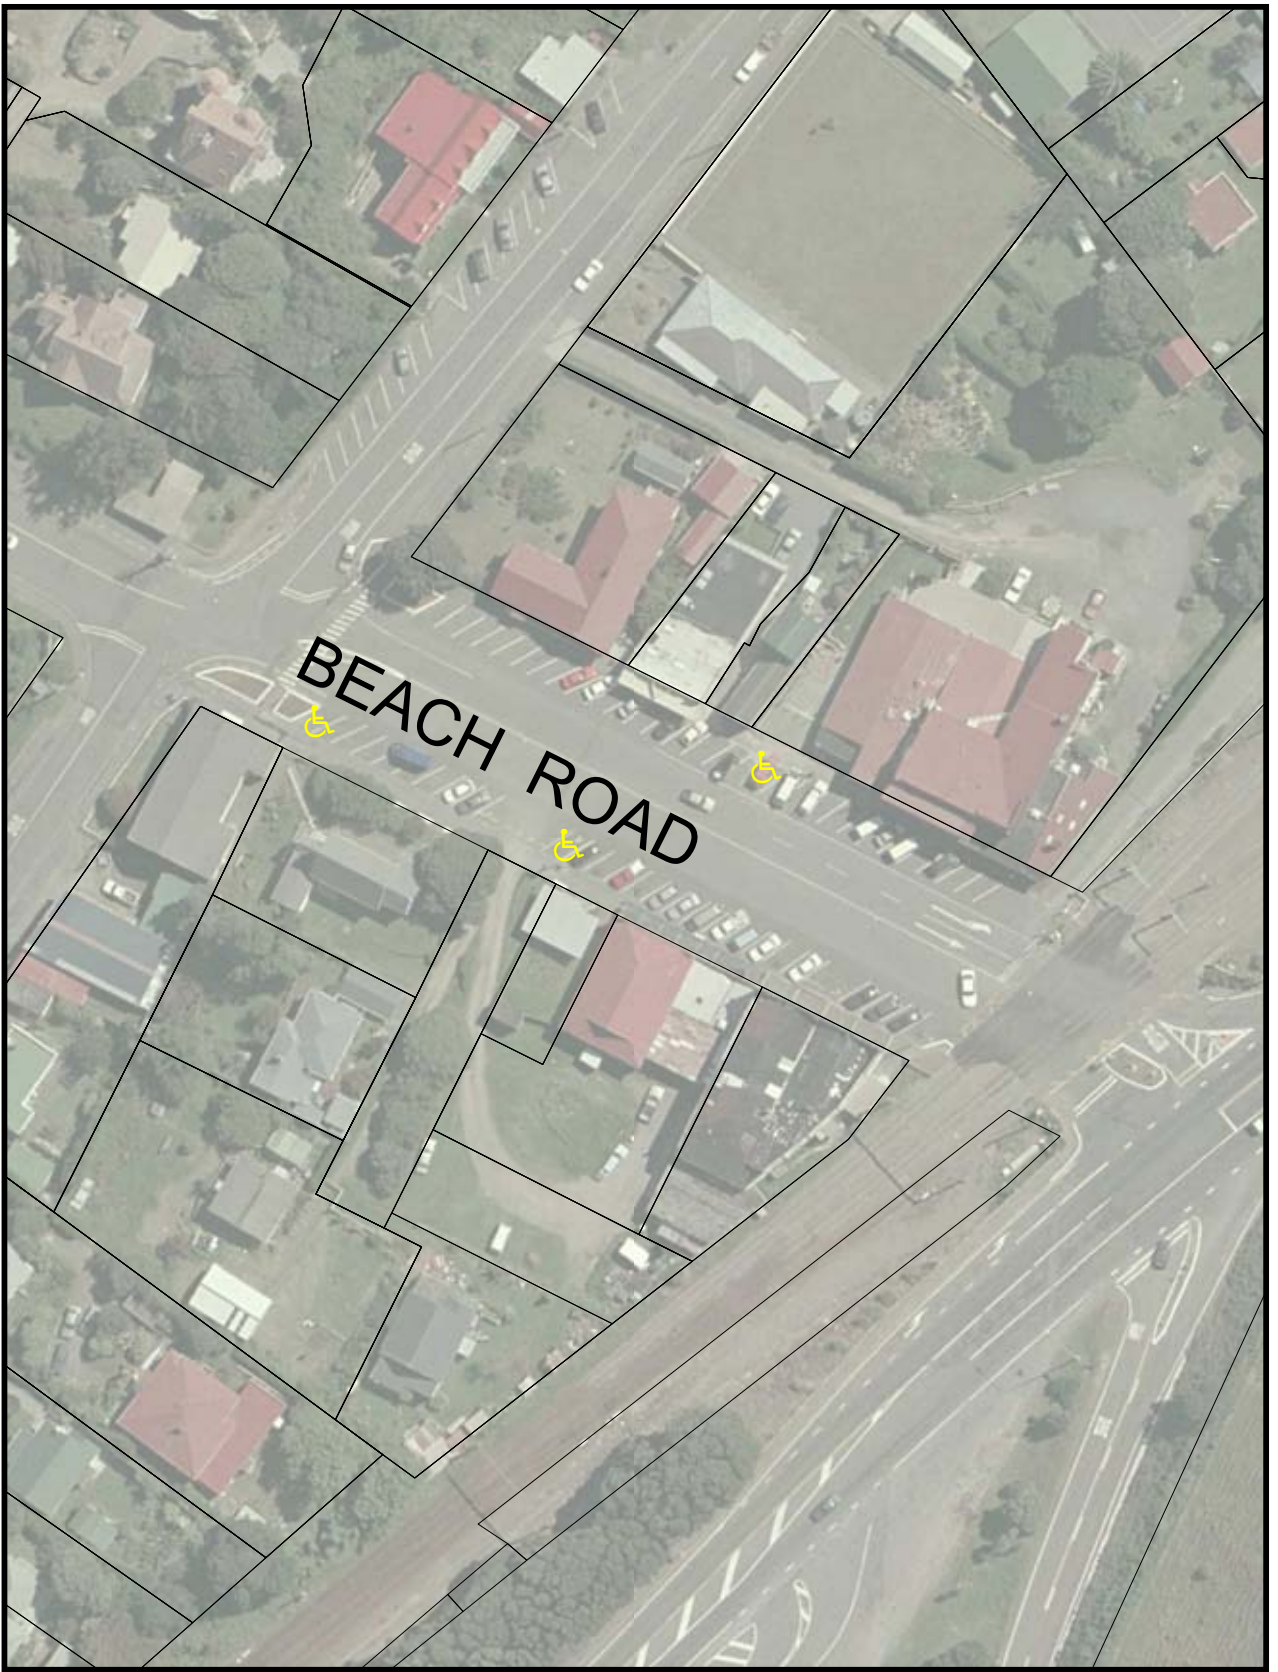

PARKING BYLAWS BEACH ROAD, PAEKAKARIKI

L E G E N D		10min		Bus stand
		15min		Disabled
		30min		Taxi
		60min		
		120min		

*Restrictions apply
8am - 6pm Mon-Sat
Unless stated otherwise*

Cadastral & Topographical information derived from Land Information New Zealand.

Crown Copyright reserved.

Approved for internal reproduction by Kapiti Coast District Council

Produced by Kapiti Coast District Council Geographic Information System (GIS)

Scale 1:1,000

Printed: 25/9/2006