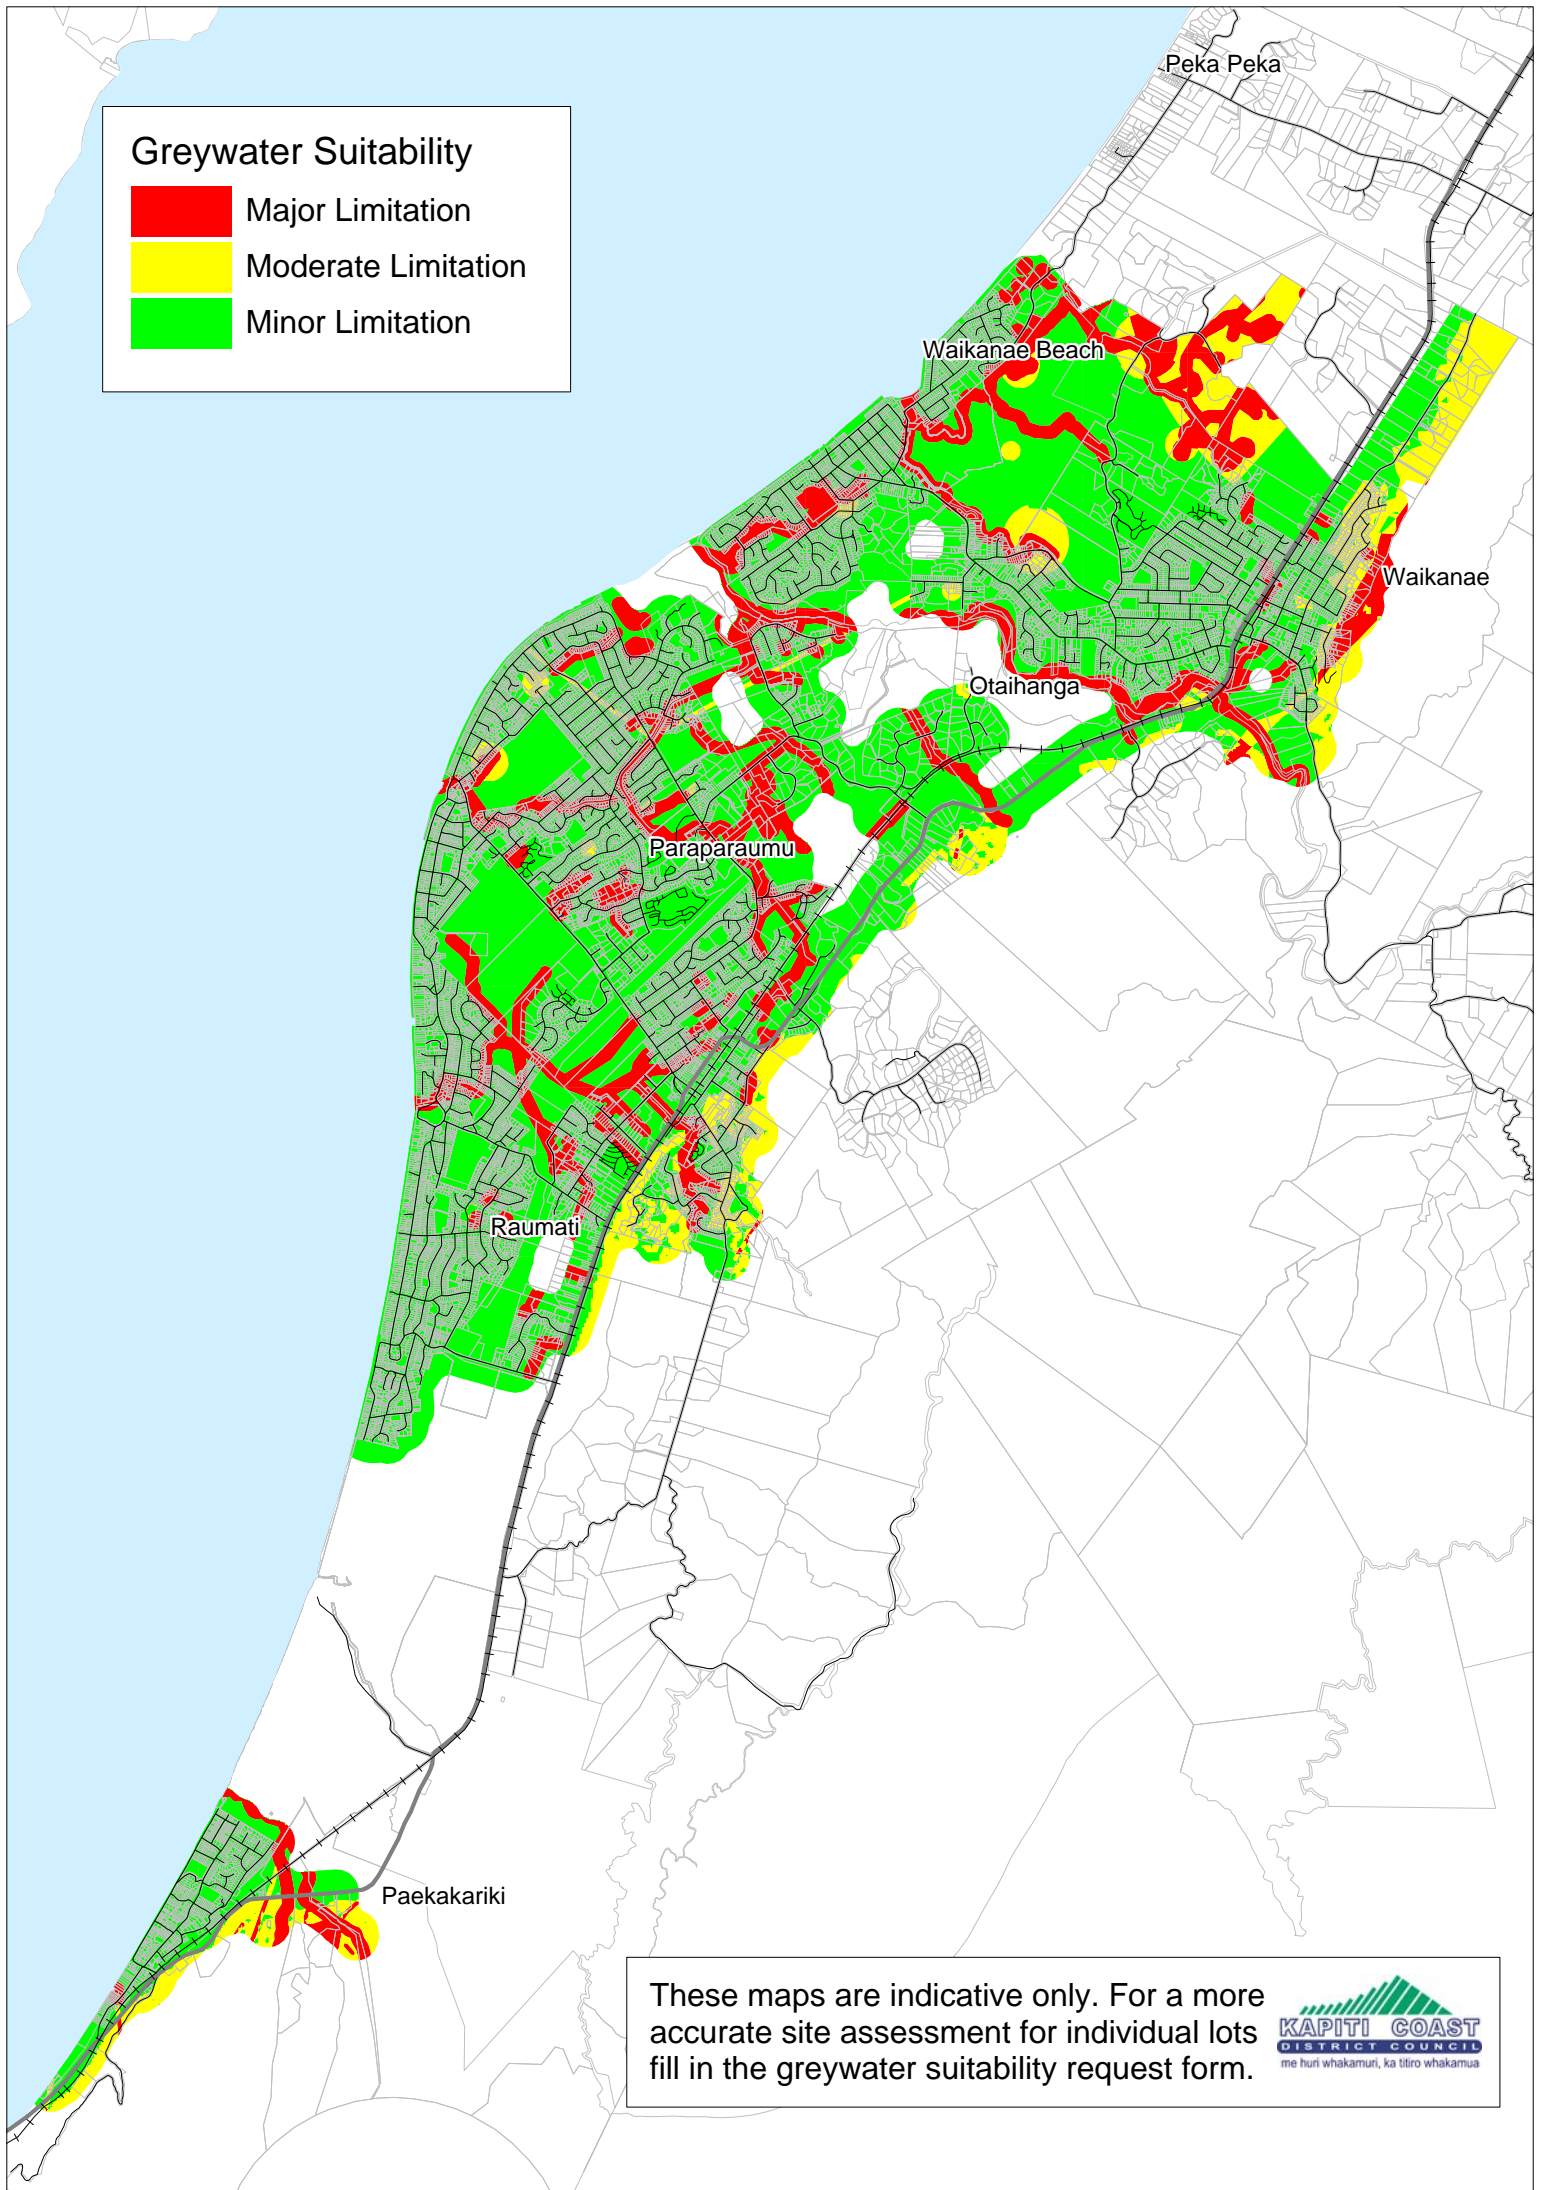

Greywater Suitability

- Major Limitation
- Moderate Limitation
- Minor Limitation

These maps are indicative only. For a more accurate site assessment for individual lots fill in the greywater suitability request form.