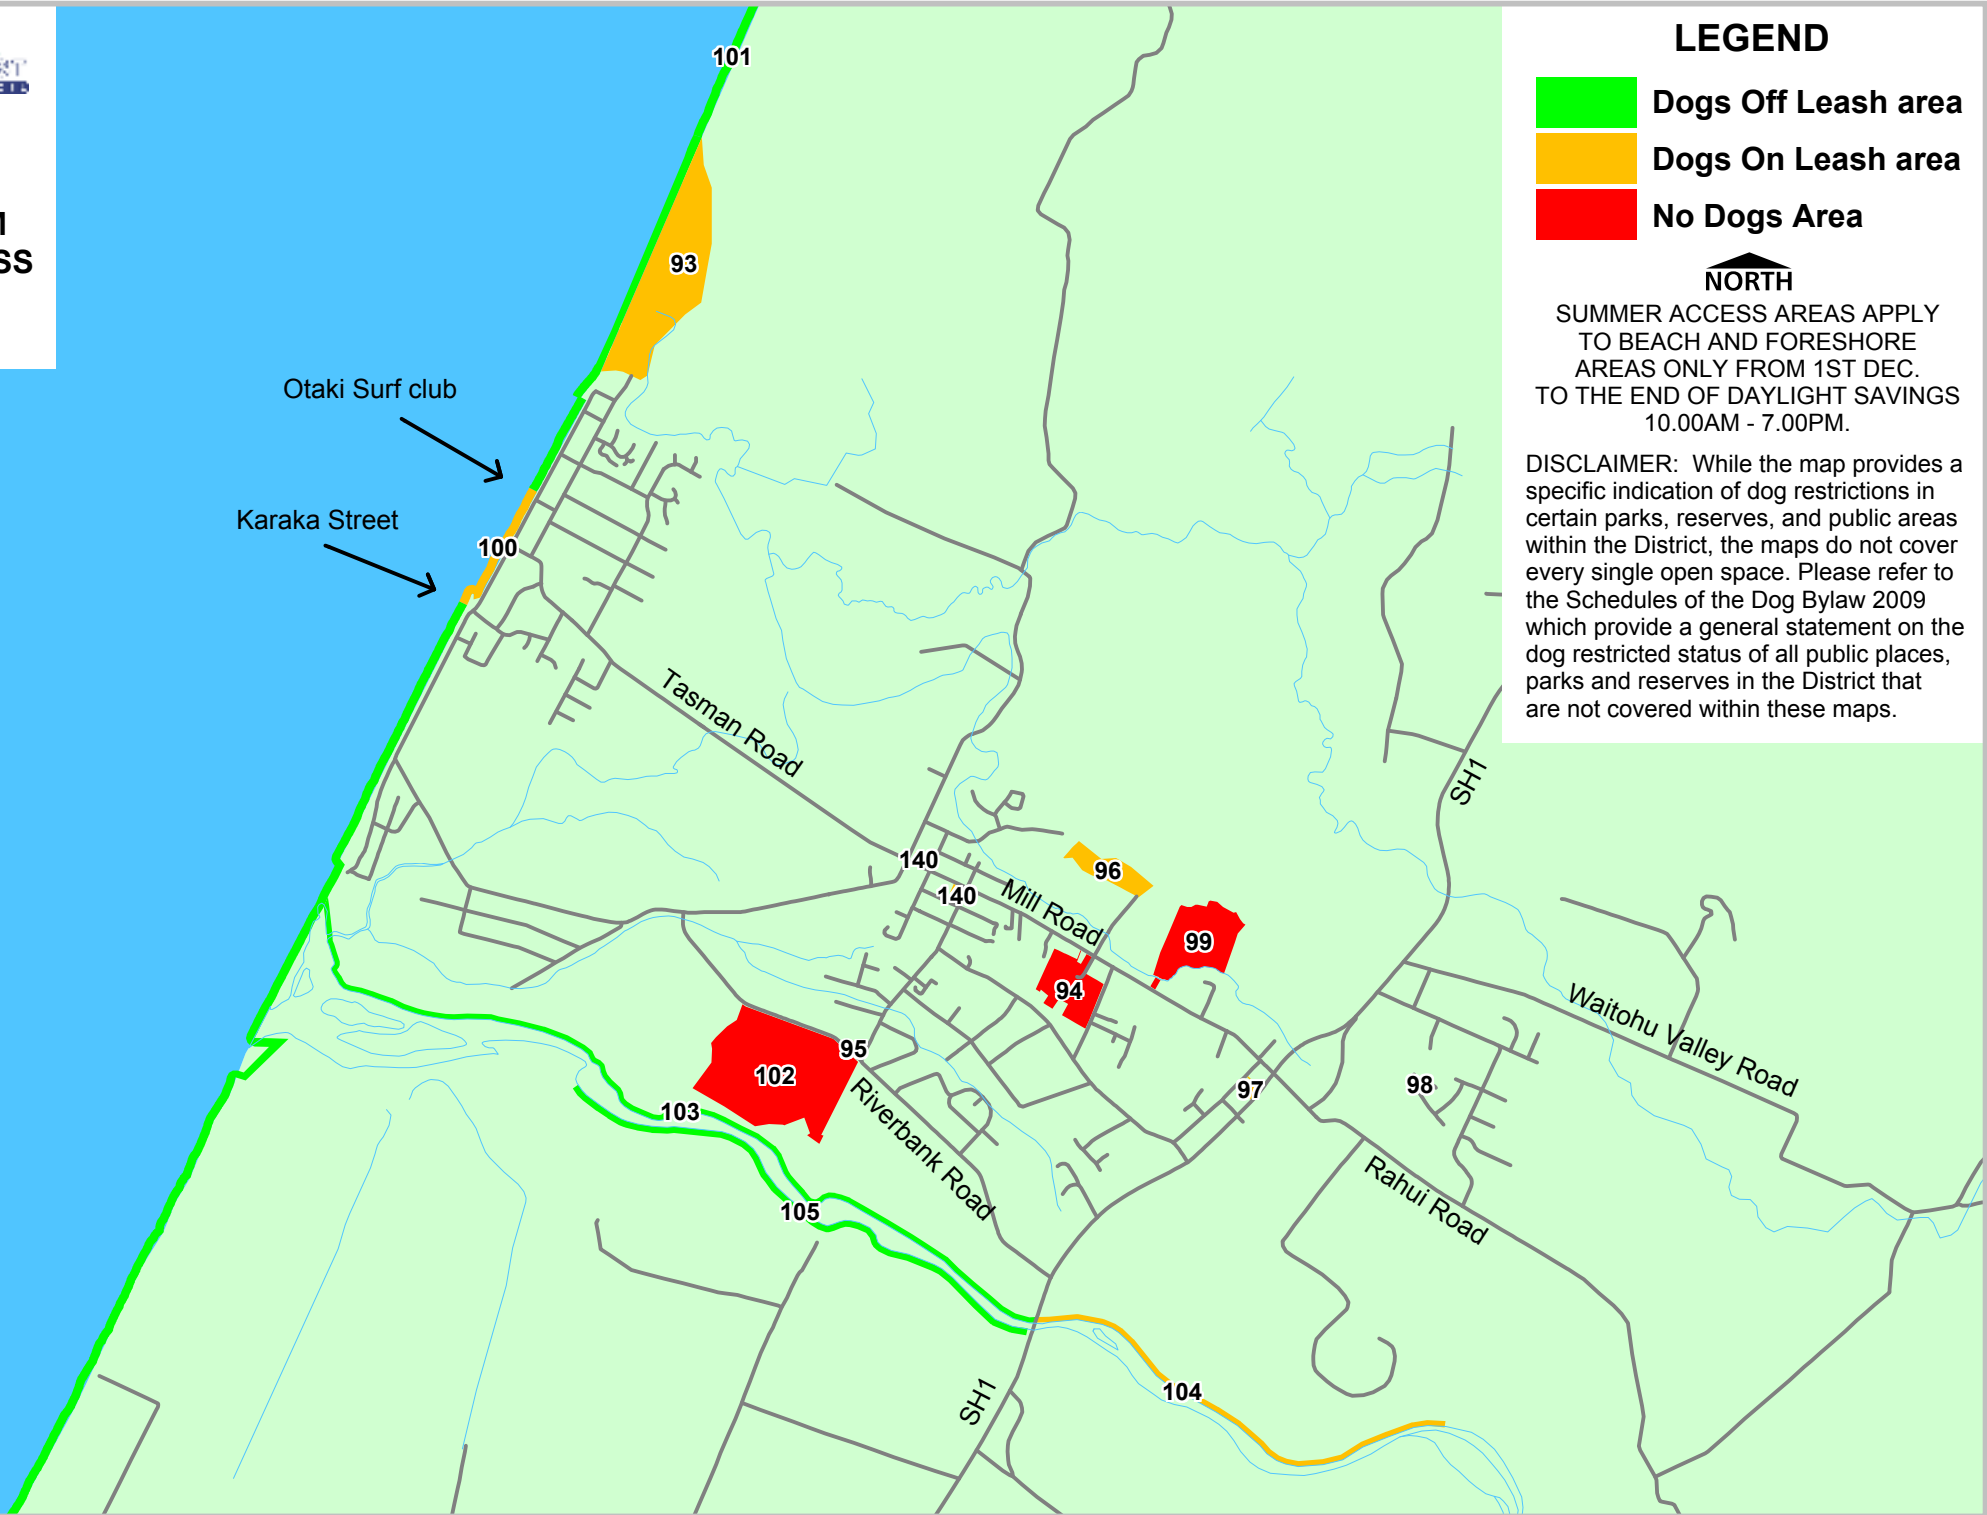

**OTAKI  
SUMMER  
10AM-7PM  
DOG ACCESS  
AREAS**

**OTAKI  
WINTER AND  
SUMMER  
7PM-10AM  
DOG ACCESS  
AREAS**