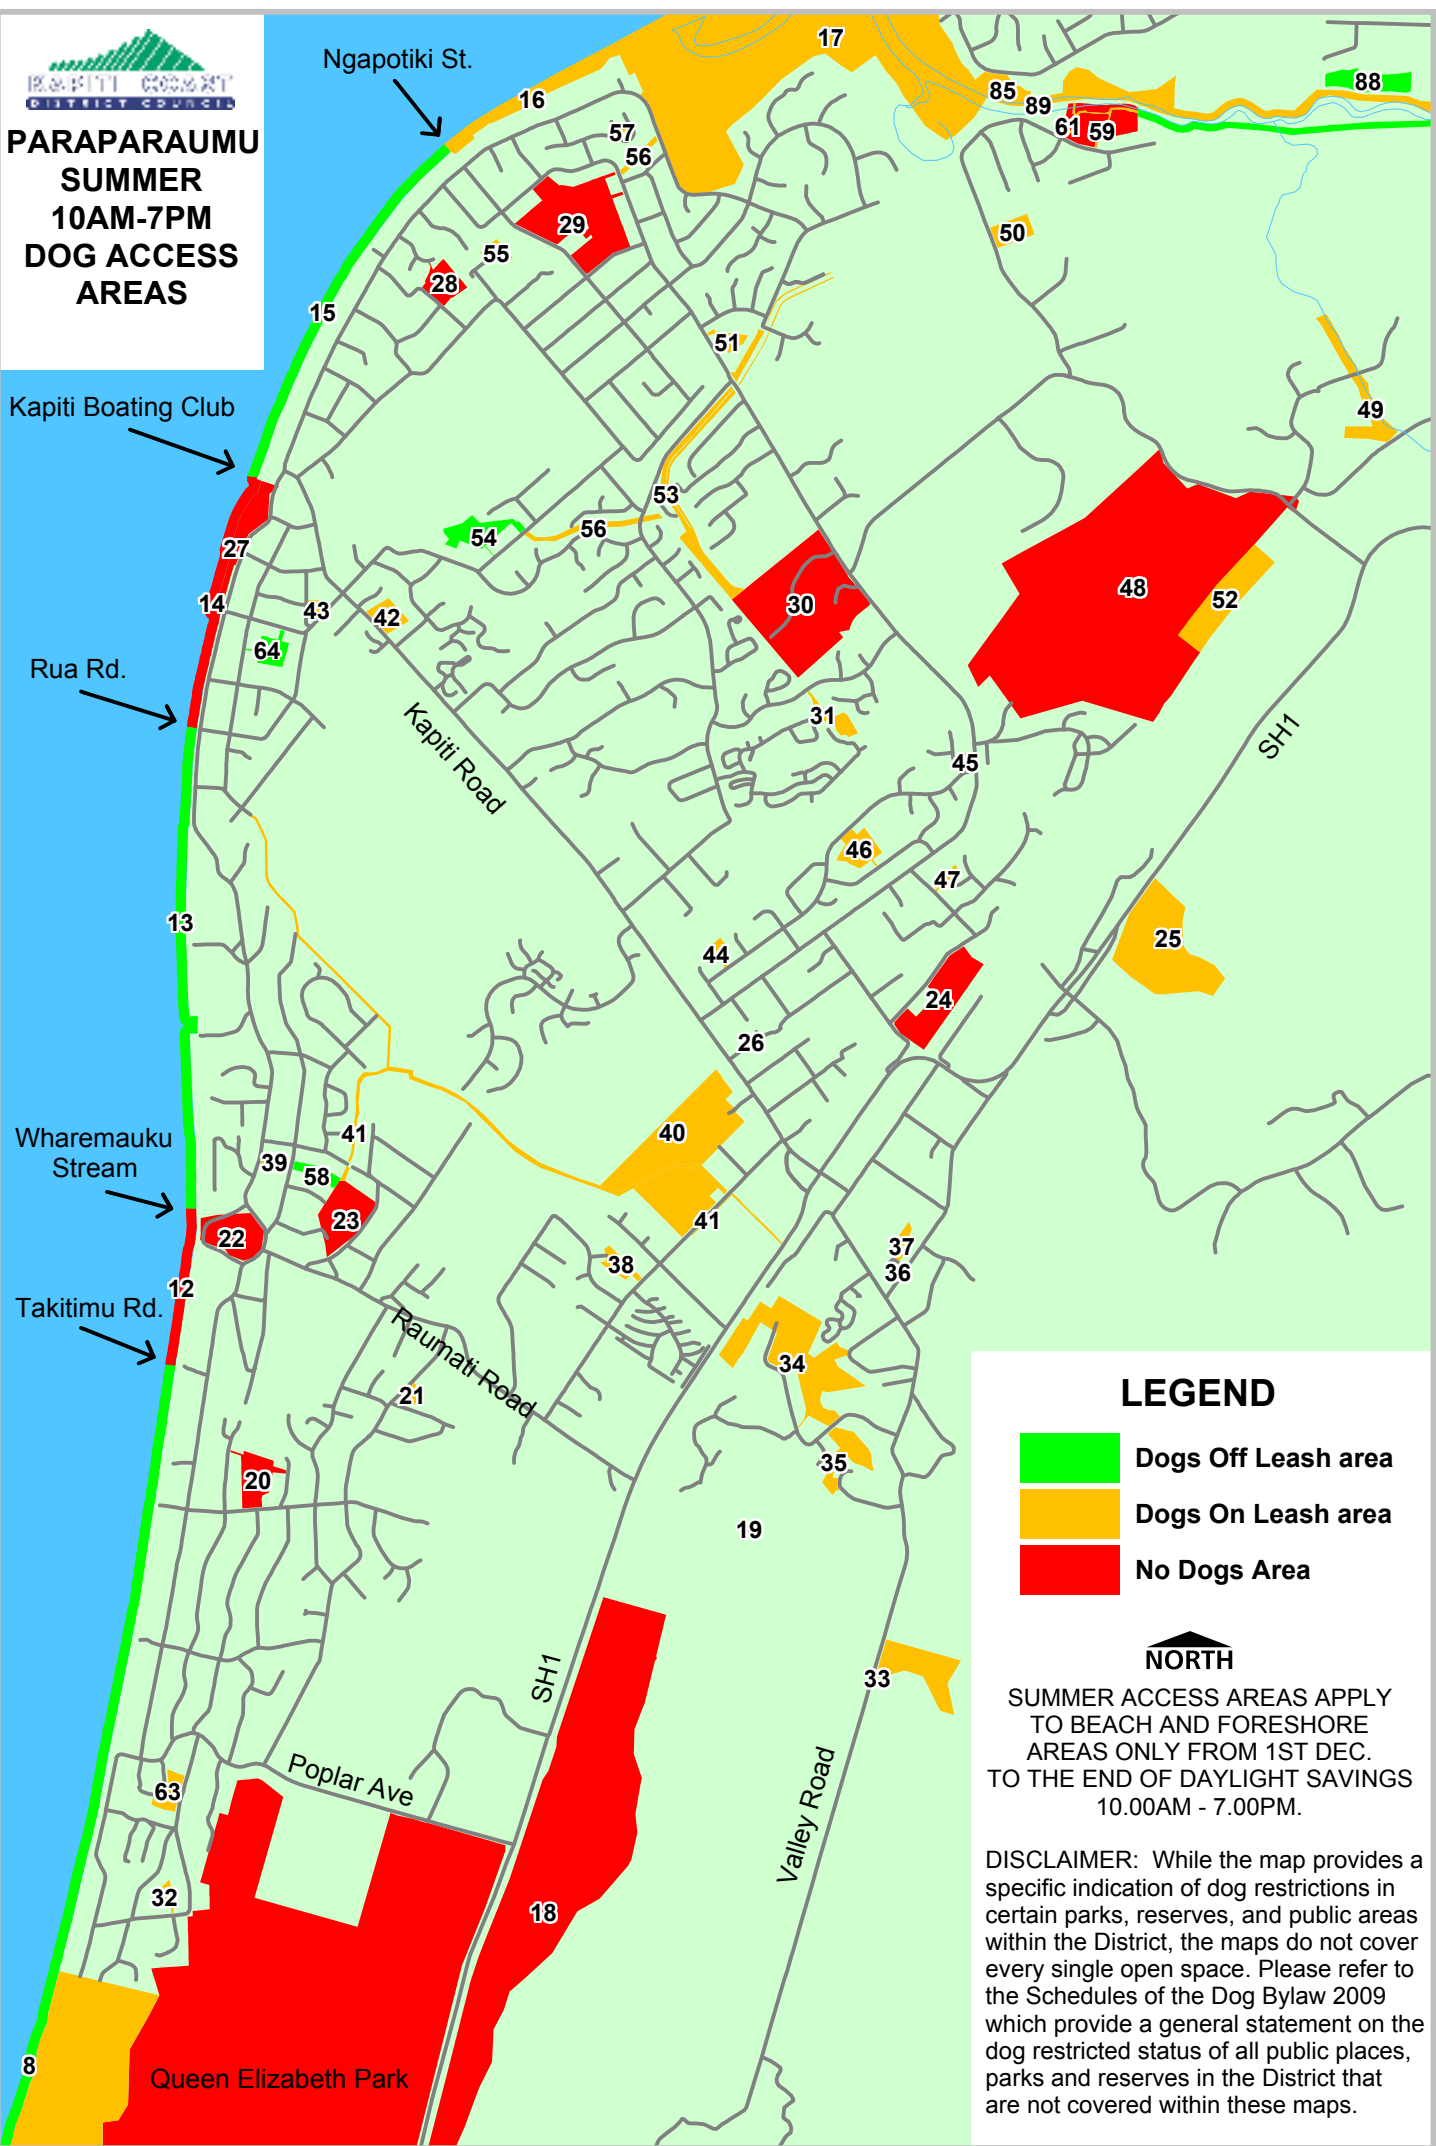

**PARAPARAUMU
SUMMER
10AM-7PM
DOG ACCESS
AREAS**

LEGEND

- Dogs Off Leash area
- Dogs On Leash area
- No Dogs Area

SUMMER ACCESS AREAS APPLY TO BEACH AND FORESHORE AREAS ONLY FROM 1ST DEC. TO THE END OF DAYLIGHT SAVINGS 10.00AM - 7.00PM.

DISCLAIMER: While the map provides a specific indication of dog restrictions in certain parks, reserves, and public areas within the District, the maps do not cover every single open space. Please refer to the Schedules of the Dog Bylaw 2009 which provide a general statement on the dog restricted status of all public places, parks and reserves in the District that are not covered within these maps.

**PARAPARAUMU
WINTER AND
SUMMER
7PM-10AM
DOG ACCESS
AREAS**

Kapiti Boating Club

Rua Rd.

Wharemauku Stream

Takitimu Rd.

Ngapotiki St.

Kapiti Road

Raumati Road

Poplar Ave

Valley Road

SH1

Queen Elizabeth Park

LEGEND

-  Dogs Off Leash area
-  Dogs On Leash area
-  No Dogs Area

WINTER ACCESS AREAS APPLY TO BEACH AND FORESHORE AREAS ONLY FROM THE END OF DAYLIGHT SAVINGS TO 30TH NOV.