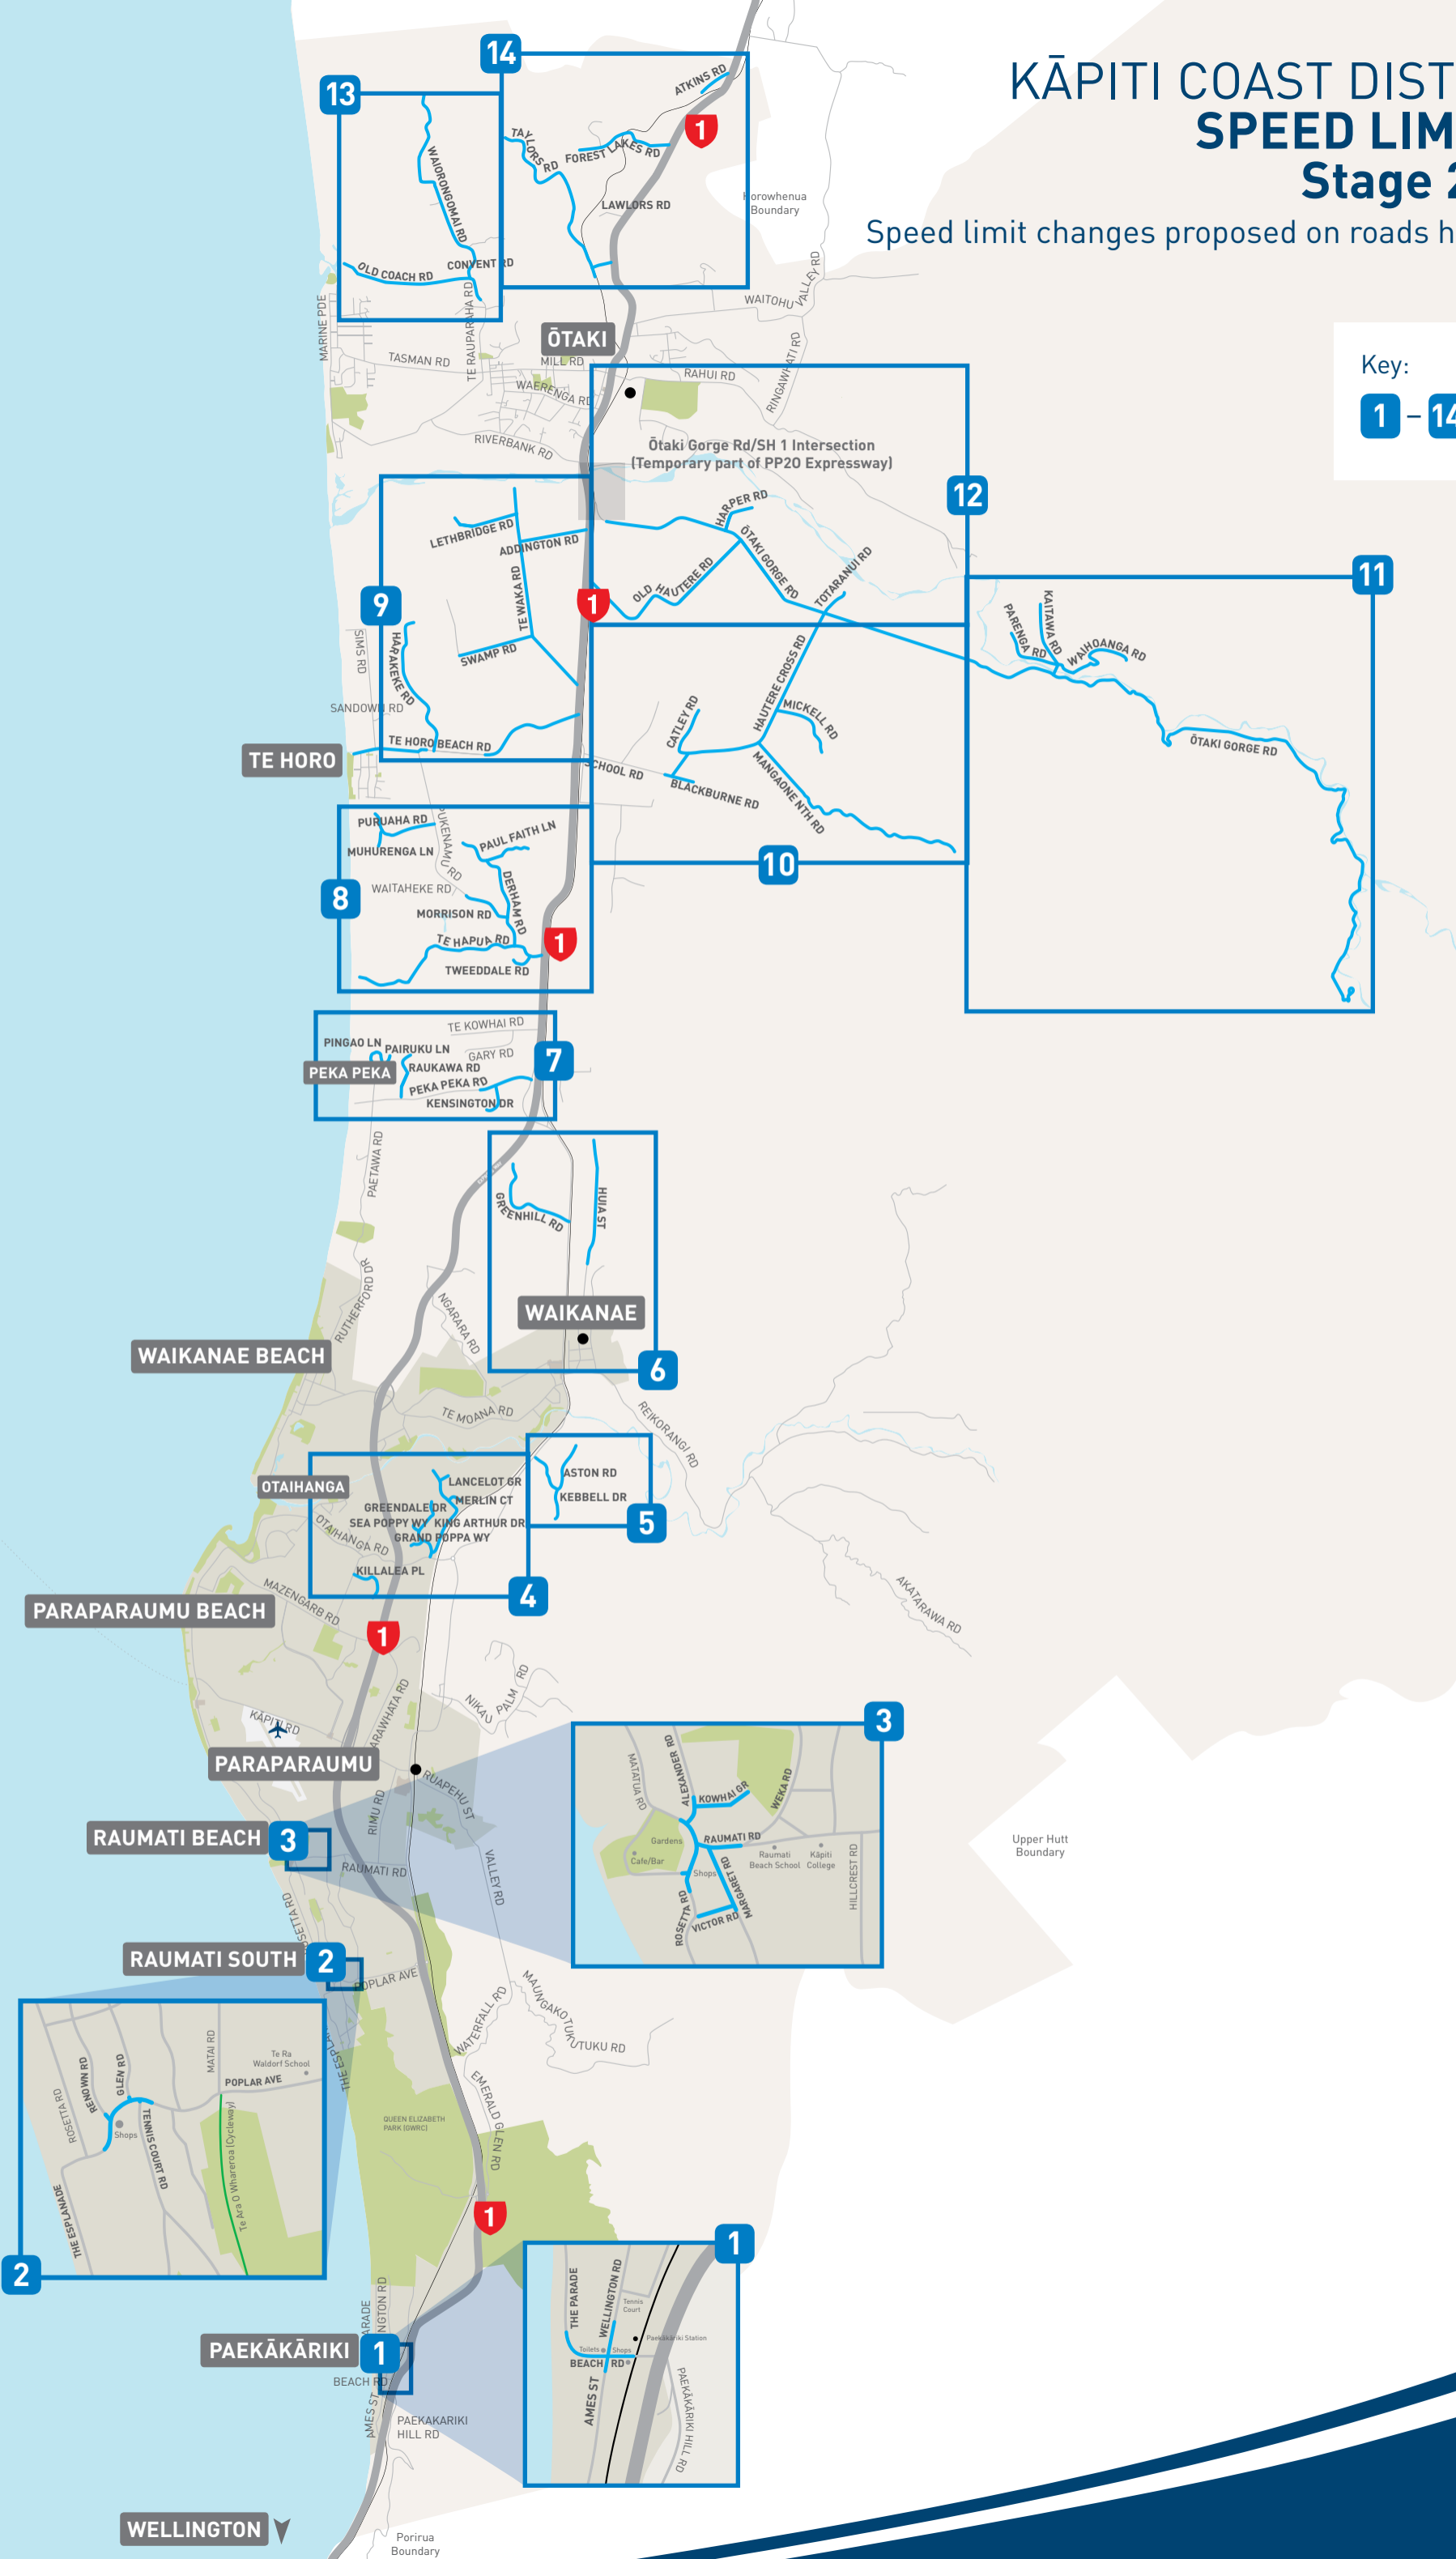

# KĀPITI COAST DISTRICT WIDE SPEED LIMIT REVIEW Stage 2 (2018–19)

Speed limit changes proposed on roads highlighted in blue

Key:

**1** – **14** Numbers relate to separate areas (refer to table for full list of roads)

WELLINGTON