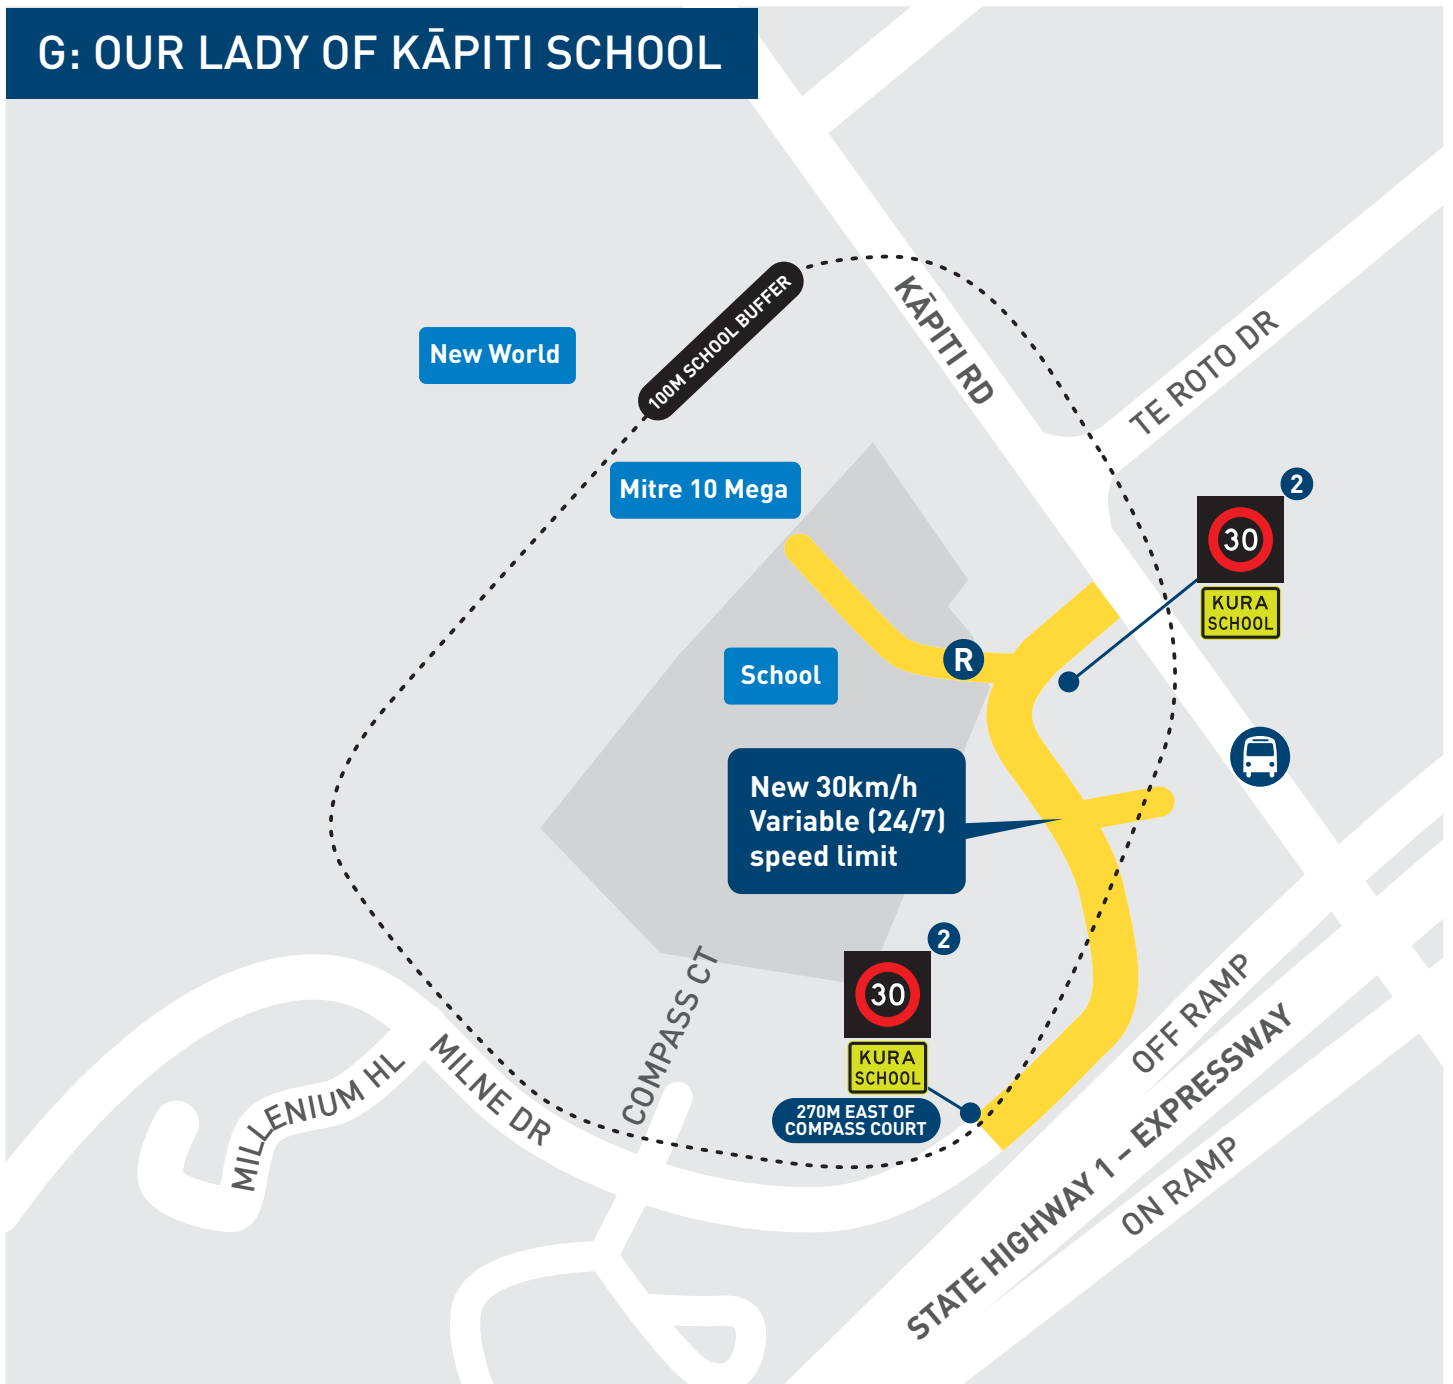

# G: OUR LADY OF KĀPITI SCHOOL

## For installation by June 2024

New signs installed (See notes)

NOTE:

2 New sign, new location.

## For installation 2024-27

Construct Pedestrian Refuge plus Kerb Crossing ramps, and lighting upgrade