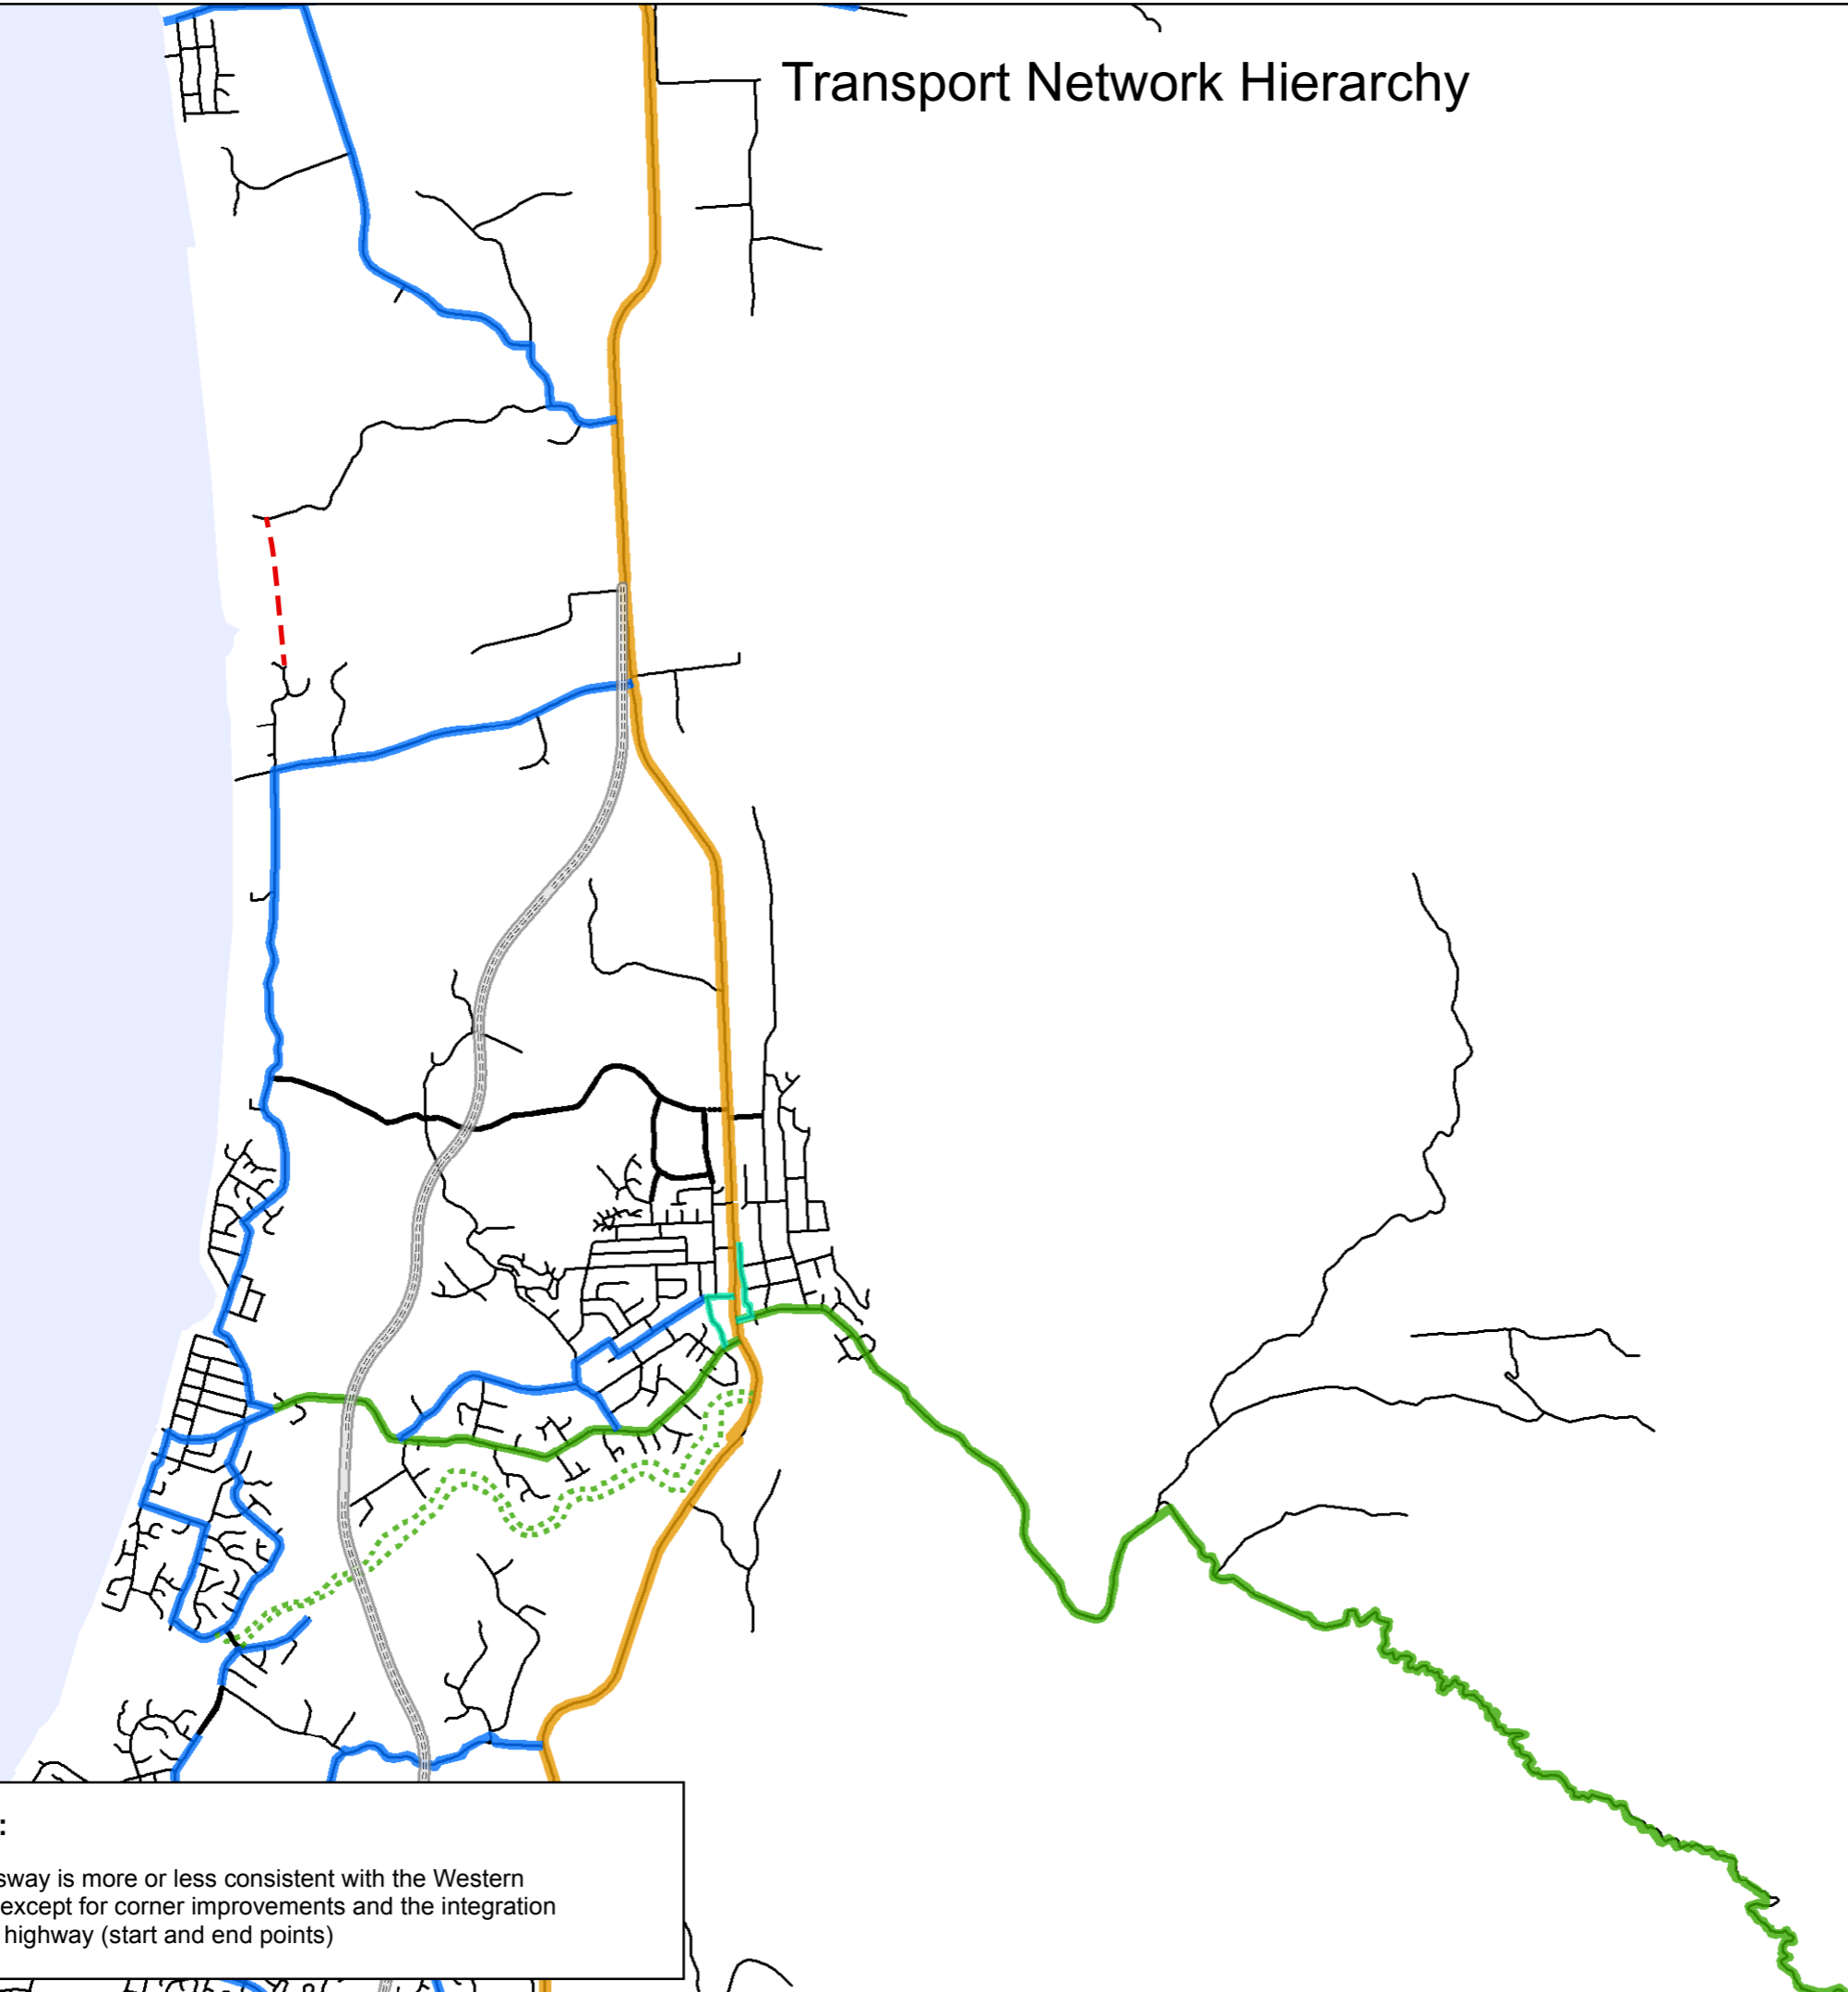

Transport Network Hierarchy

Explanatory Text:

The proposed expressway is more or less consistent with the Western Link Road alignment, except for corner improvements and the integration with the existing state highway (start and end points)

Legend

-  CWB Link Priority Connections
-  Proposed Expressway
-  Strategic Arterial Routes (or SH1)
-  Major Community Connectors
-  Centres Route
-  Local Community Connectors
-  Neighbourhood Access Routes (Includes all other Local Roads)
-  Major Community Connector - Walkway
-  Notional Roads