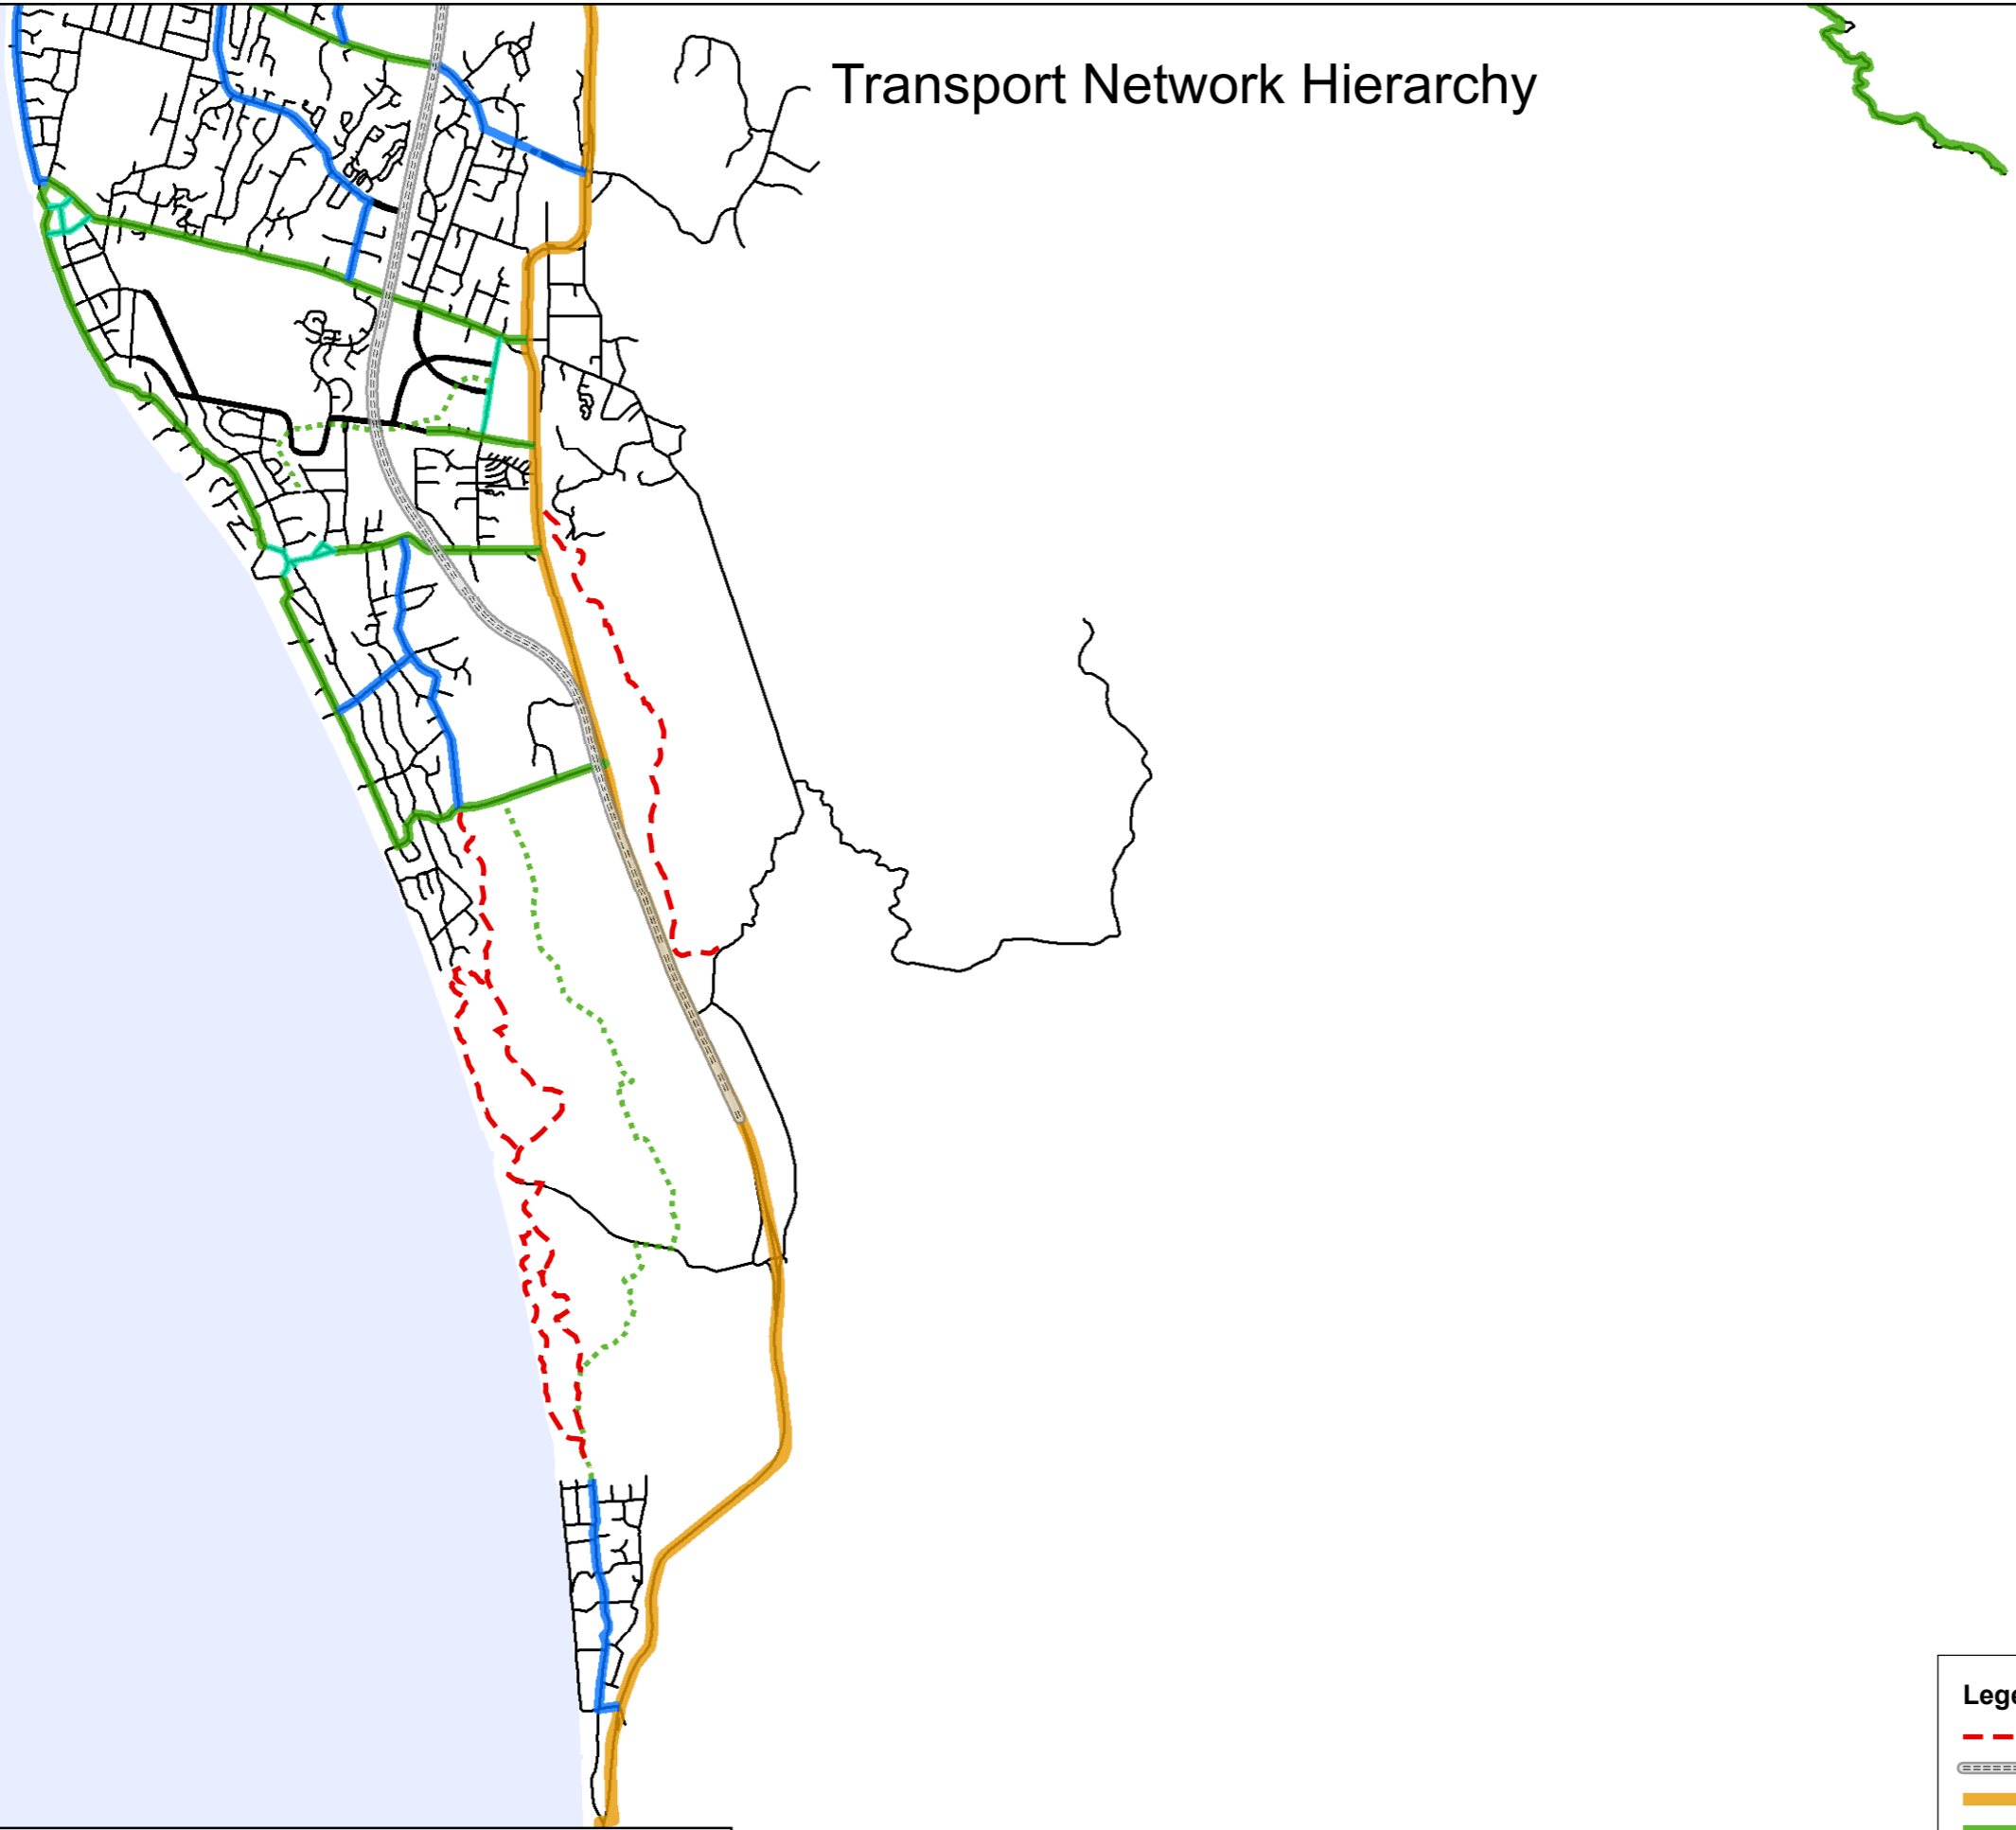

Transport Network Hierarchy

Explanatory Text:

The proposed expressway is more or less consistent with the Western Link Road alignment, except for corner improvements and the integration with the existing state highway (start and end points)

Legend

-  CWB Link Priority Connections
-  Proposed Expressway
-  Strategic Arterial Routes (or SH1)
-  Major Community Connectors
-  Centres Route
-  Local Community Connectors
-  Neighbourhood Access Routes (Includes all other Local Roads)
-  Major Community Connector - Walkway
-  Notional Roads