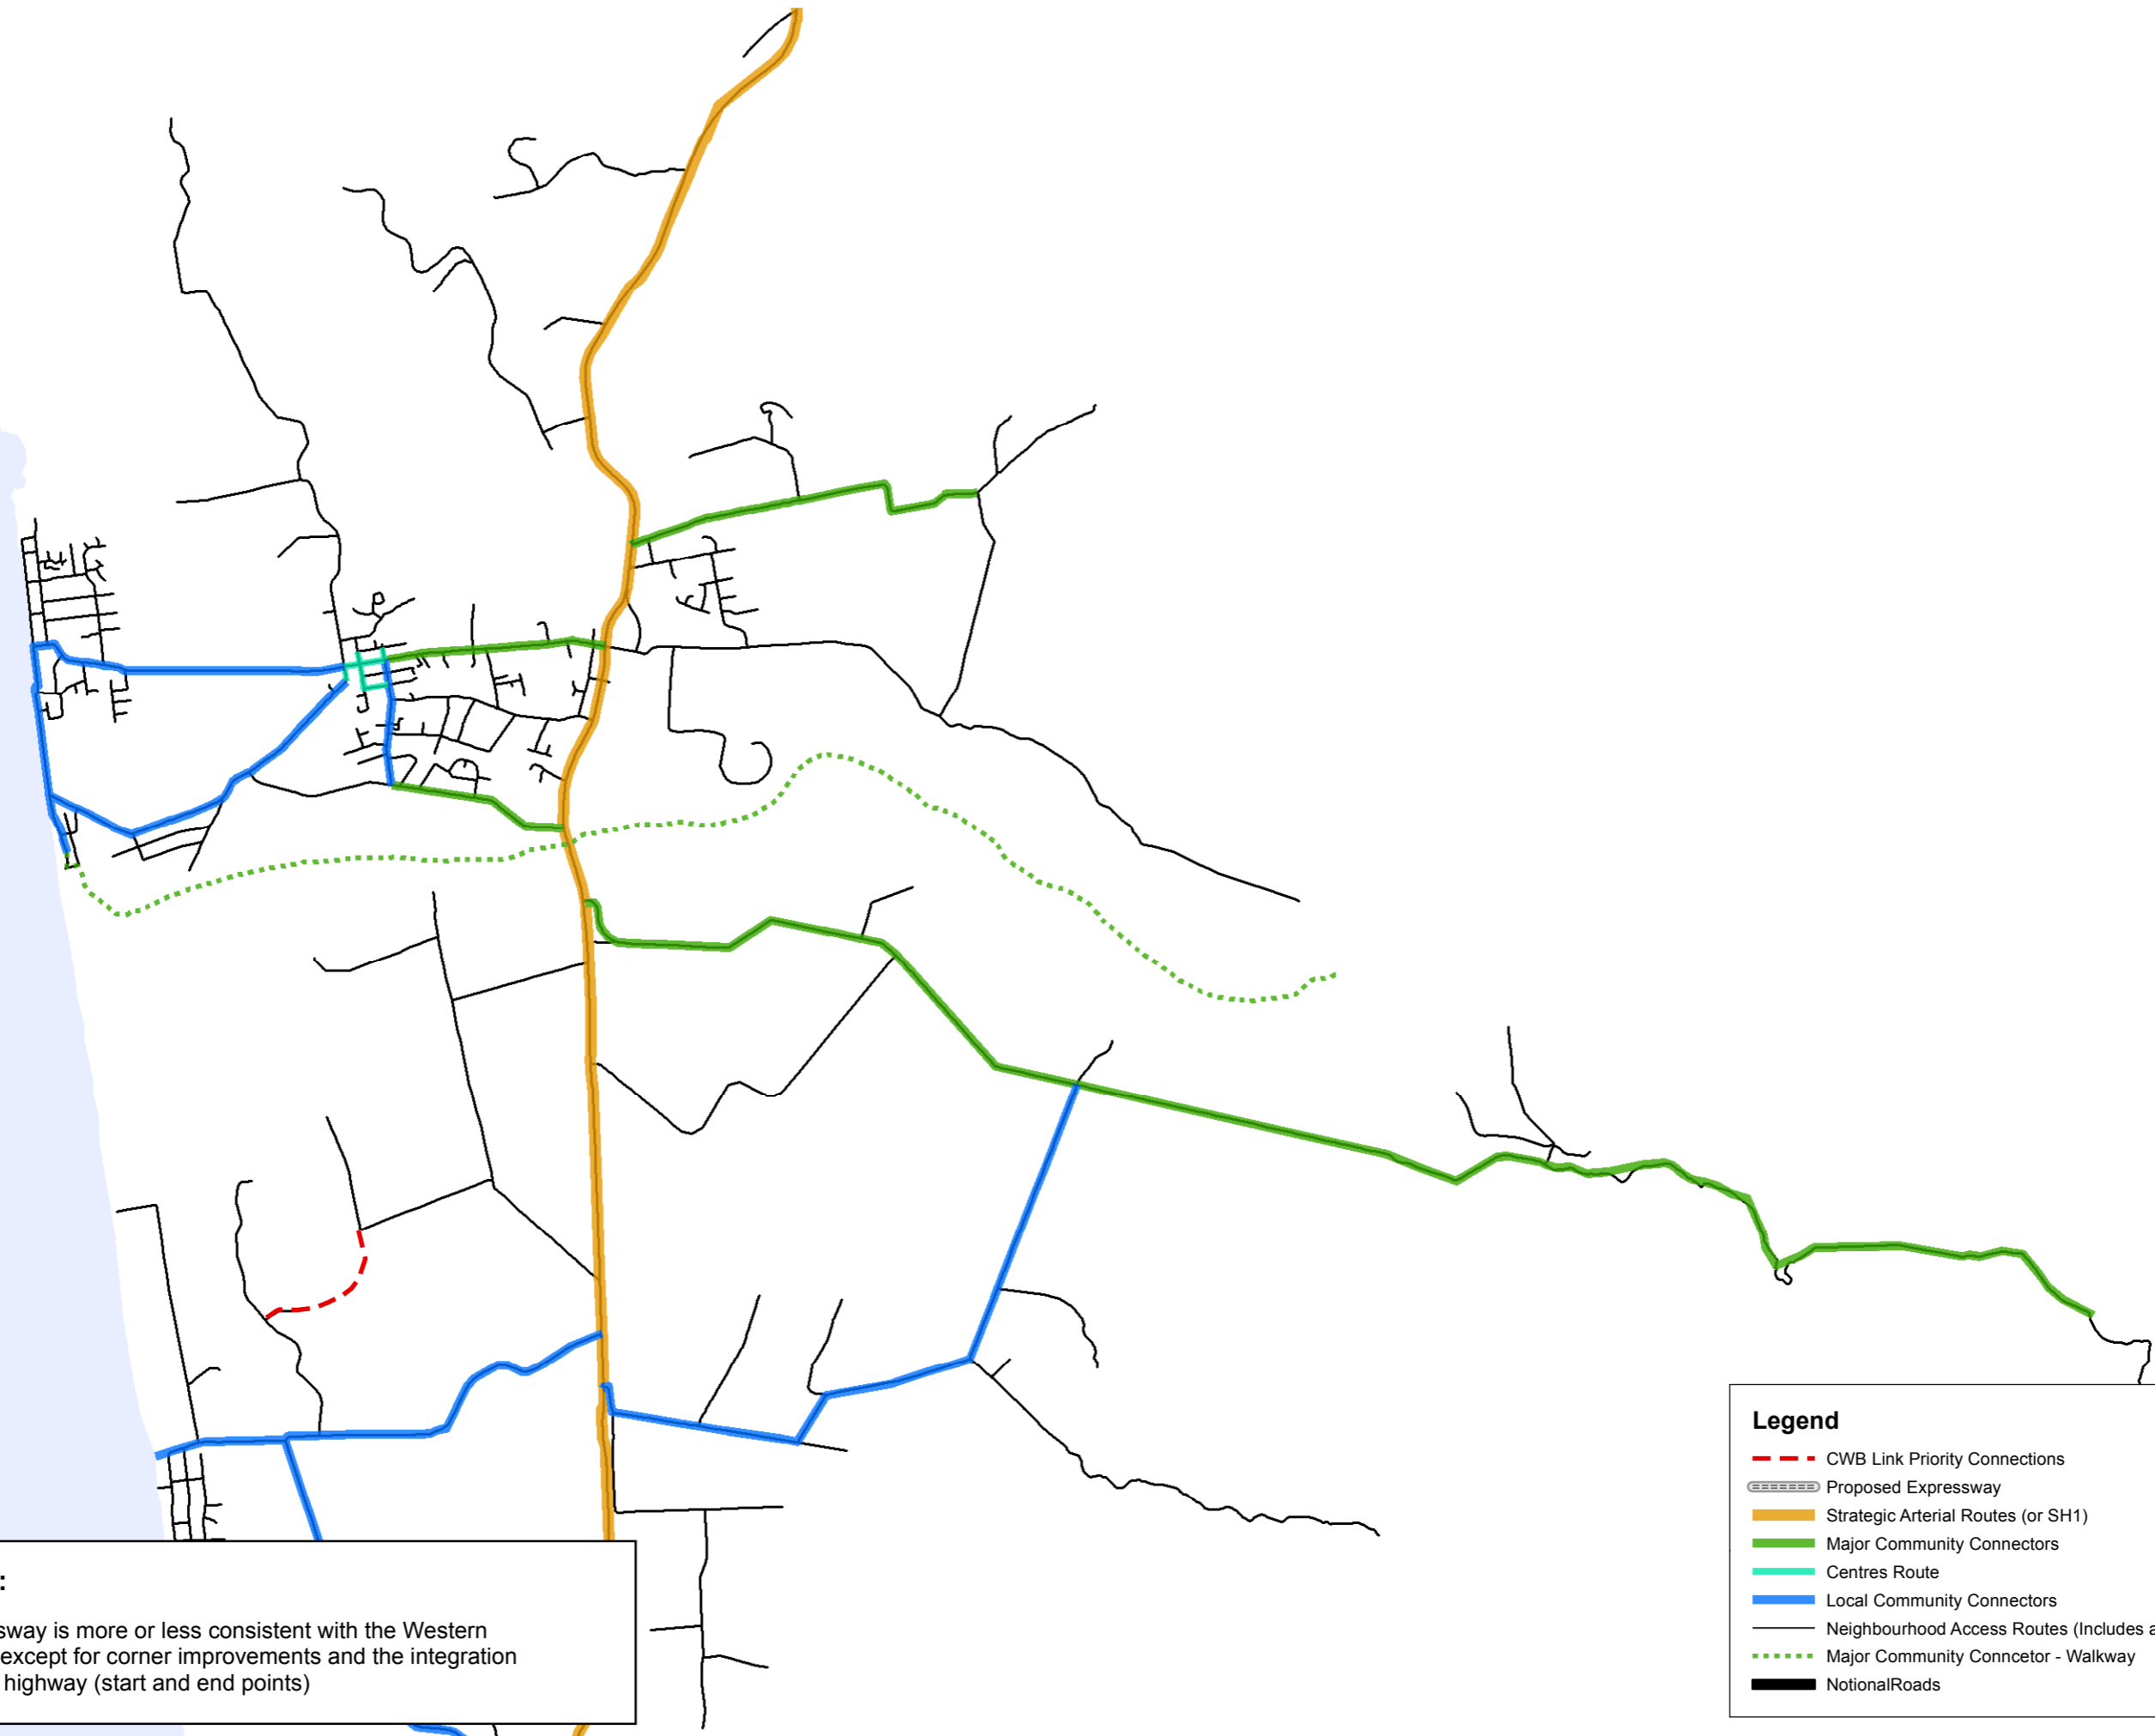

Transport Network Hierarchy

Explanatory Text:

The proposed expressway is more or less consistent with the Western Link Road alignment, except for corner improvements and the integration with the existing state highway (start and end points)

Legend

-  CWB Link Priority Connections
-  Proposed Expressway
-  Strategic Arterial Routes (or SH1)
-  Major Community Connectors
-  Centres Route
-  Local Community Connectors
-  Neighbourhood Access Routes (Includes all other Local Roads)
-  Major Community Connector - Walkway
-  Notional Roads