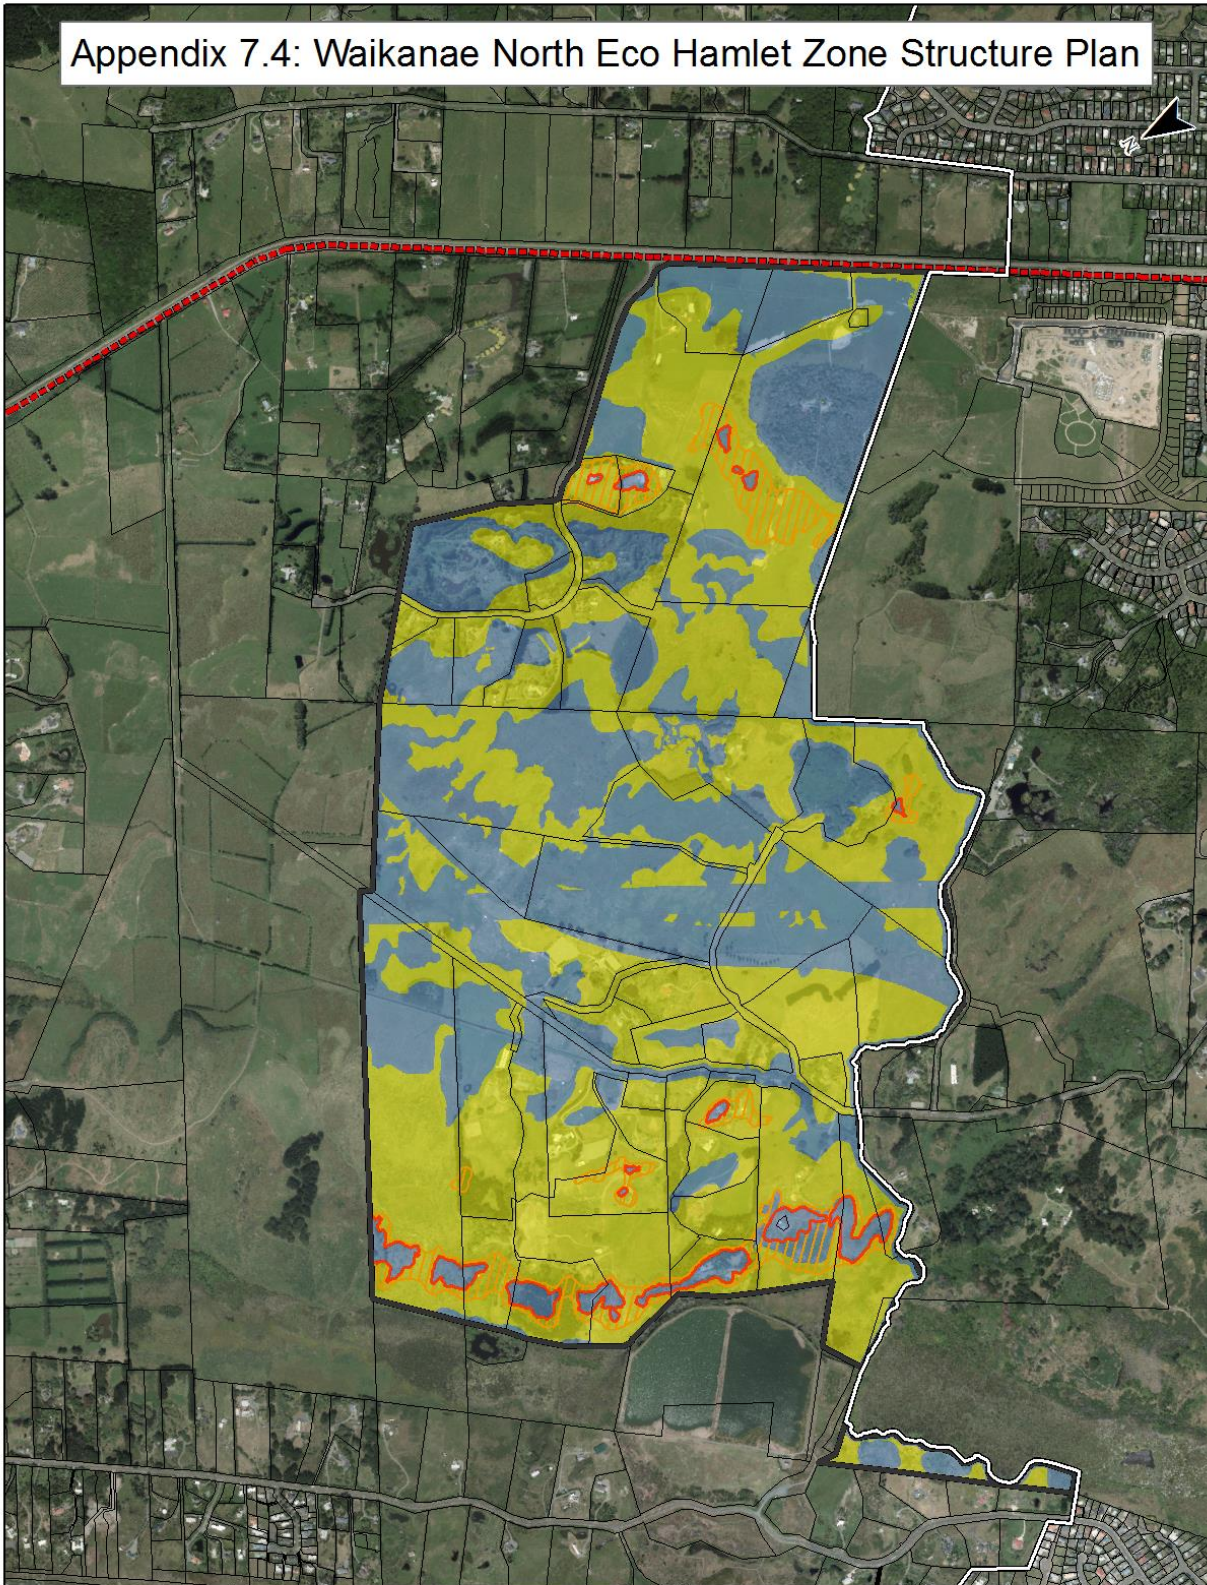

Appendix 7.4

Waikanae North Eco-Hamlet Zone Structure Plan

Appendix 7.4: Waikanae North Eco Hamlet Zone Structure Plan

	Legend						
Kilometers Scale: 1:15,000	<table border="0"> <tr> <td> WaikUrbanEdge</td> <td> Visually Sensitive Ridgelines</td> <td> Suitable Areas</td> </tr> <tr> <td> Structure Plan Area</td> <td> Visually Sensitive Areas</td> <td> Less Suitable Areas</td> </tr> </table>	WaikUrbanEdge	Visually Sensitive Ridgelines	Suitable Areas	Structure Plan Area	Visually Sensitive Areas	Less Suitable Areas
WaikUrbanEdge	Visually Sensitive Ridgelines	Suitable Areas					
Structure Plan Area	Visually Sensitive Areas	Less Suitable Areas					
Original Map Size: A4	Date: 11 April 2016						