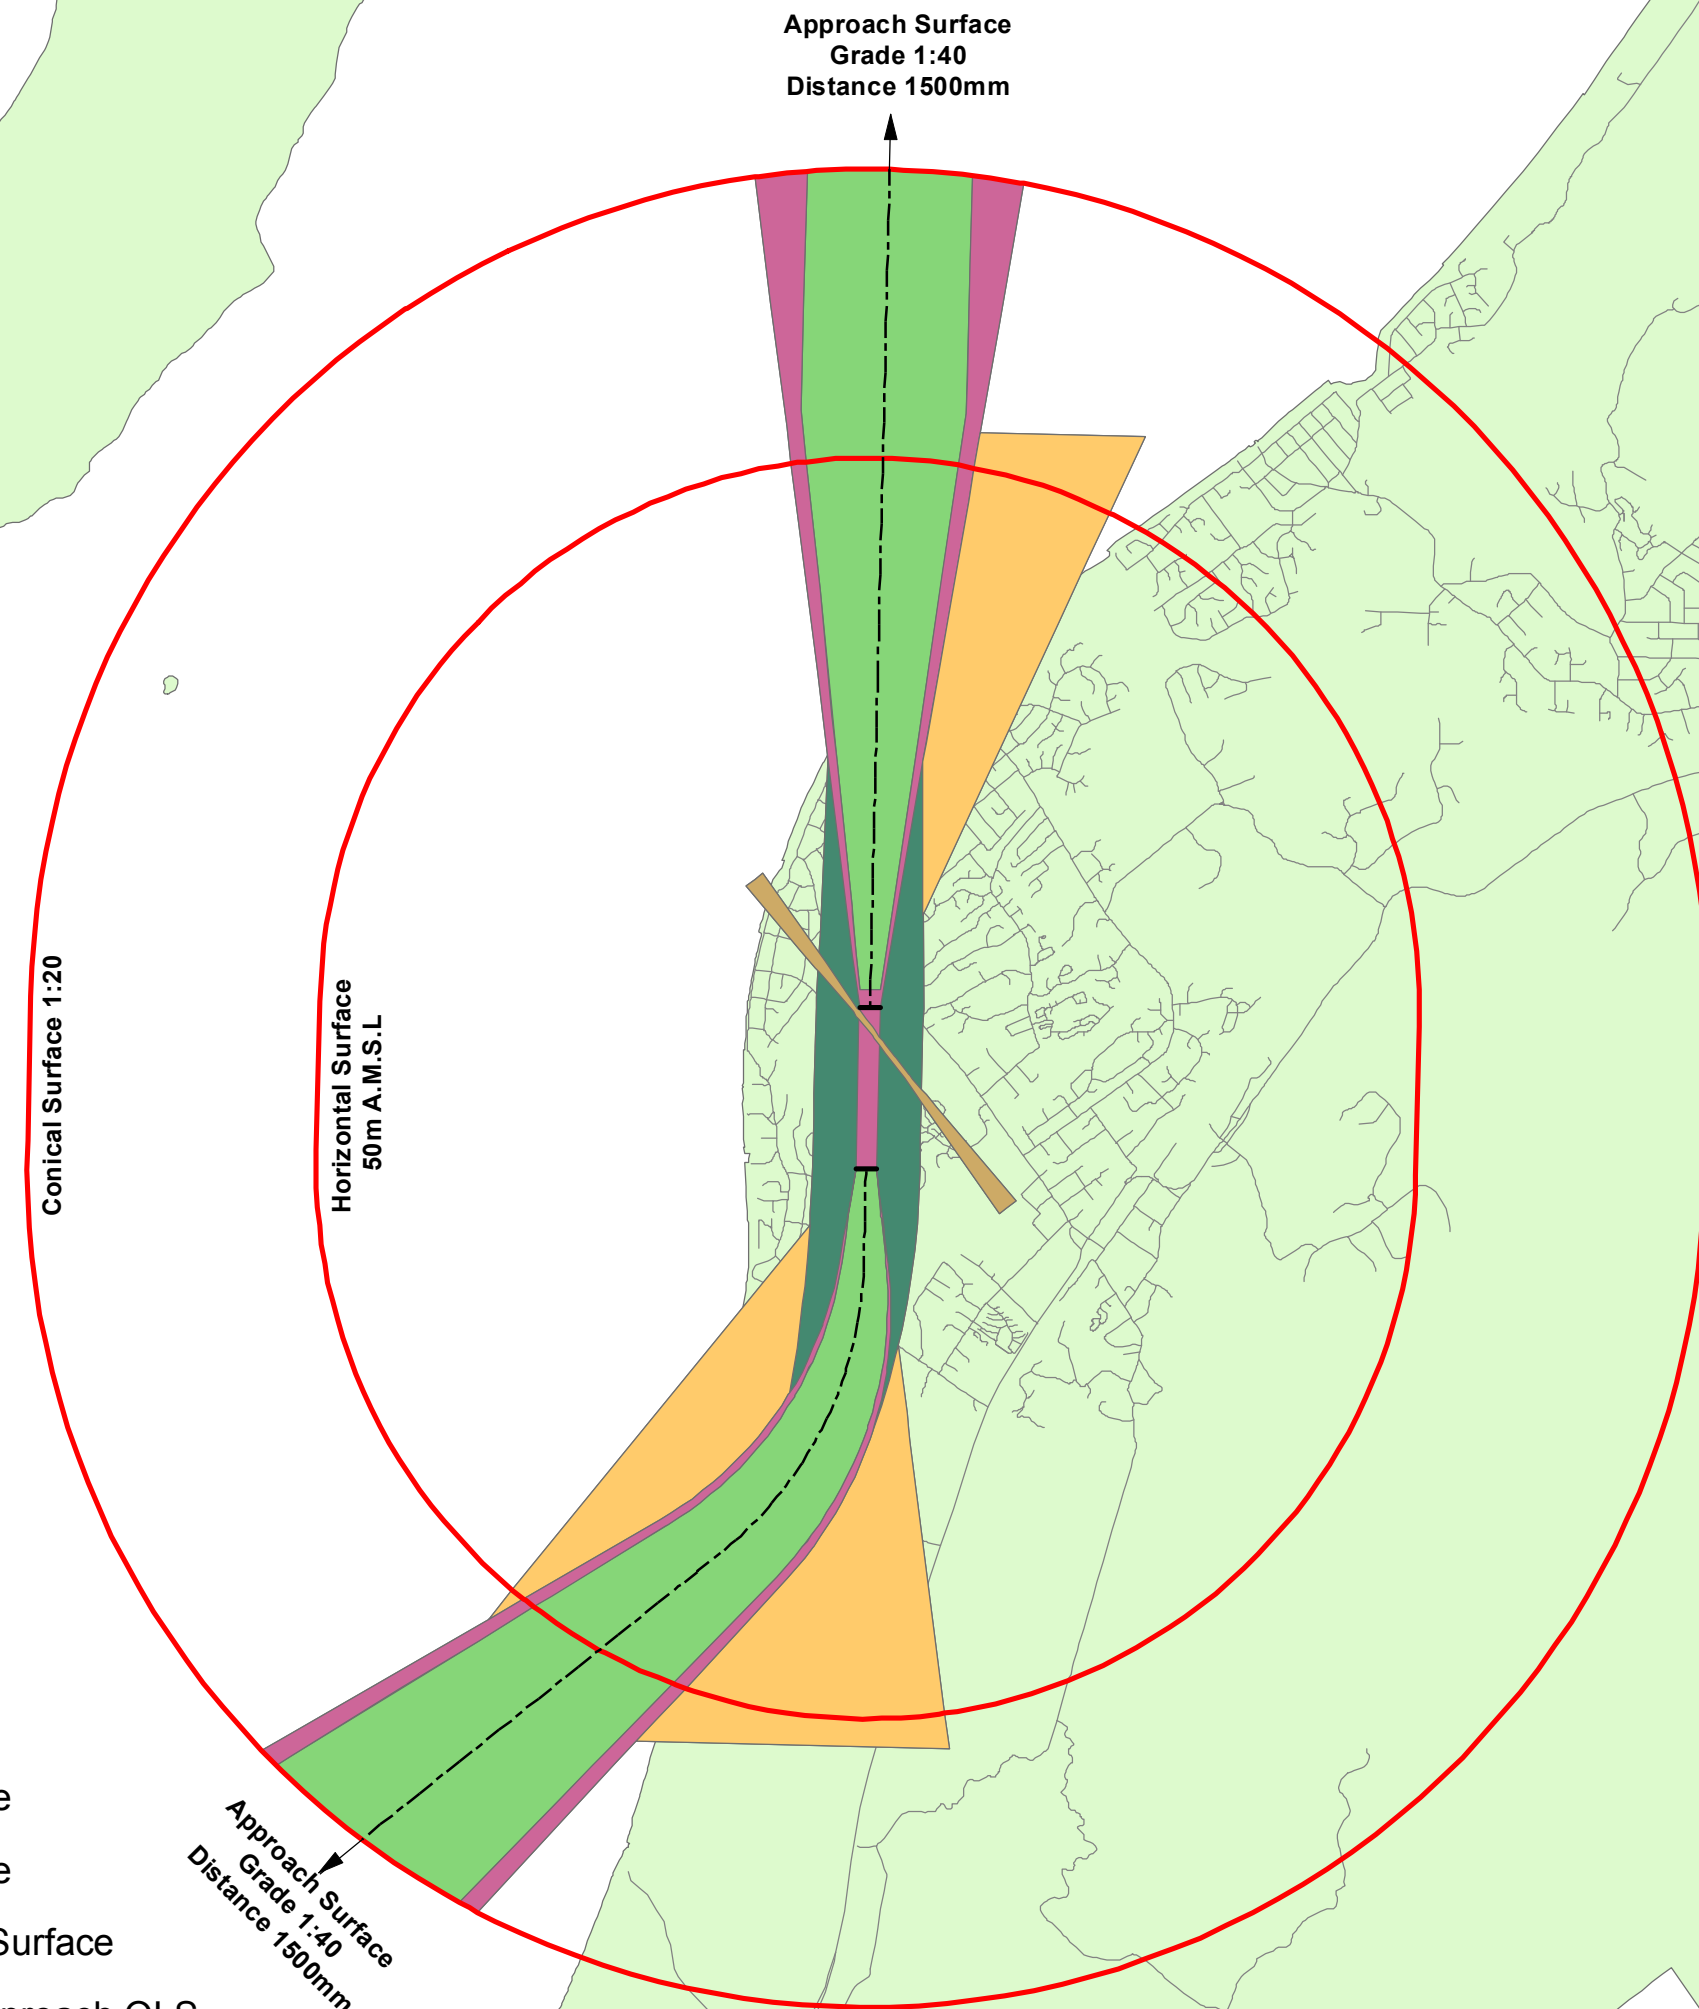

**Kapiti Coast Airport
Aerodrome Designation**

Legend

- Runway 16-34 Takeoff Surface
- Runway 16-34 Approach Surface
- Runway 16-34 Approach Surface
- Runway 16-34 Visual Segment Surface
- Grass Runway 12-30 Takeoff/Approach OLS

Appeals Version - March 2018

Scale 1:55,000 / A3

Meters

NORTH

Last Amended
Notification Date: 29 November 2012