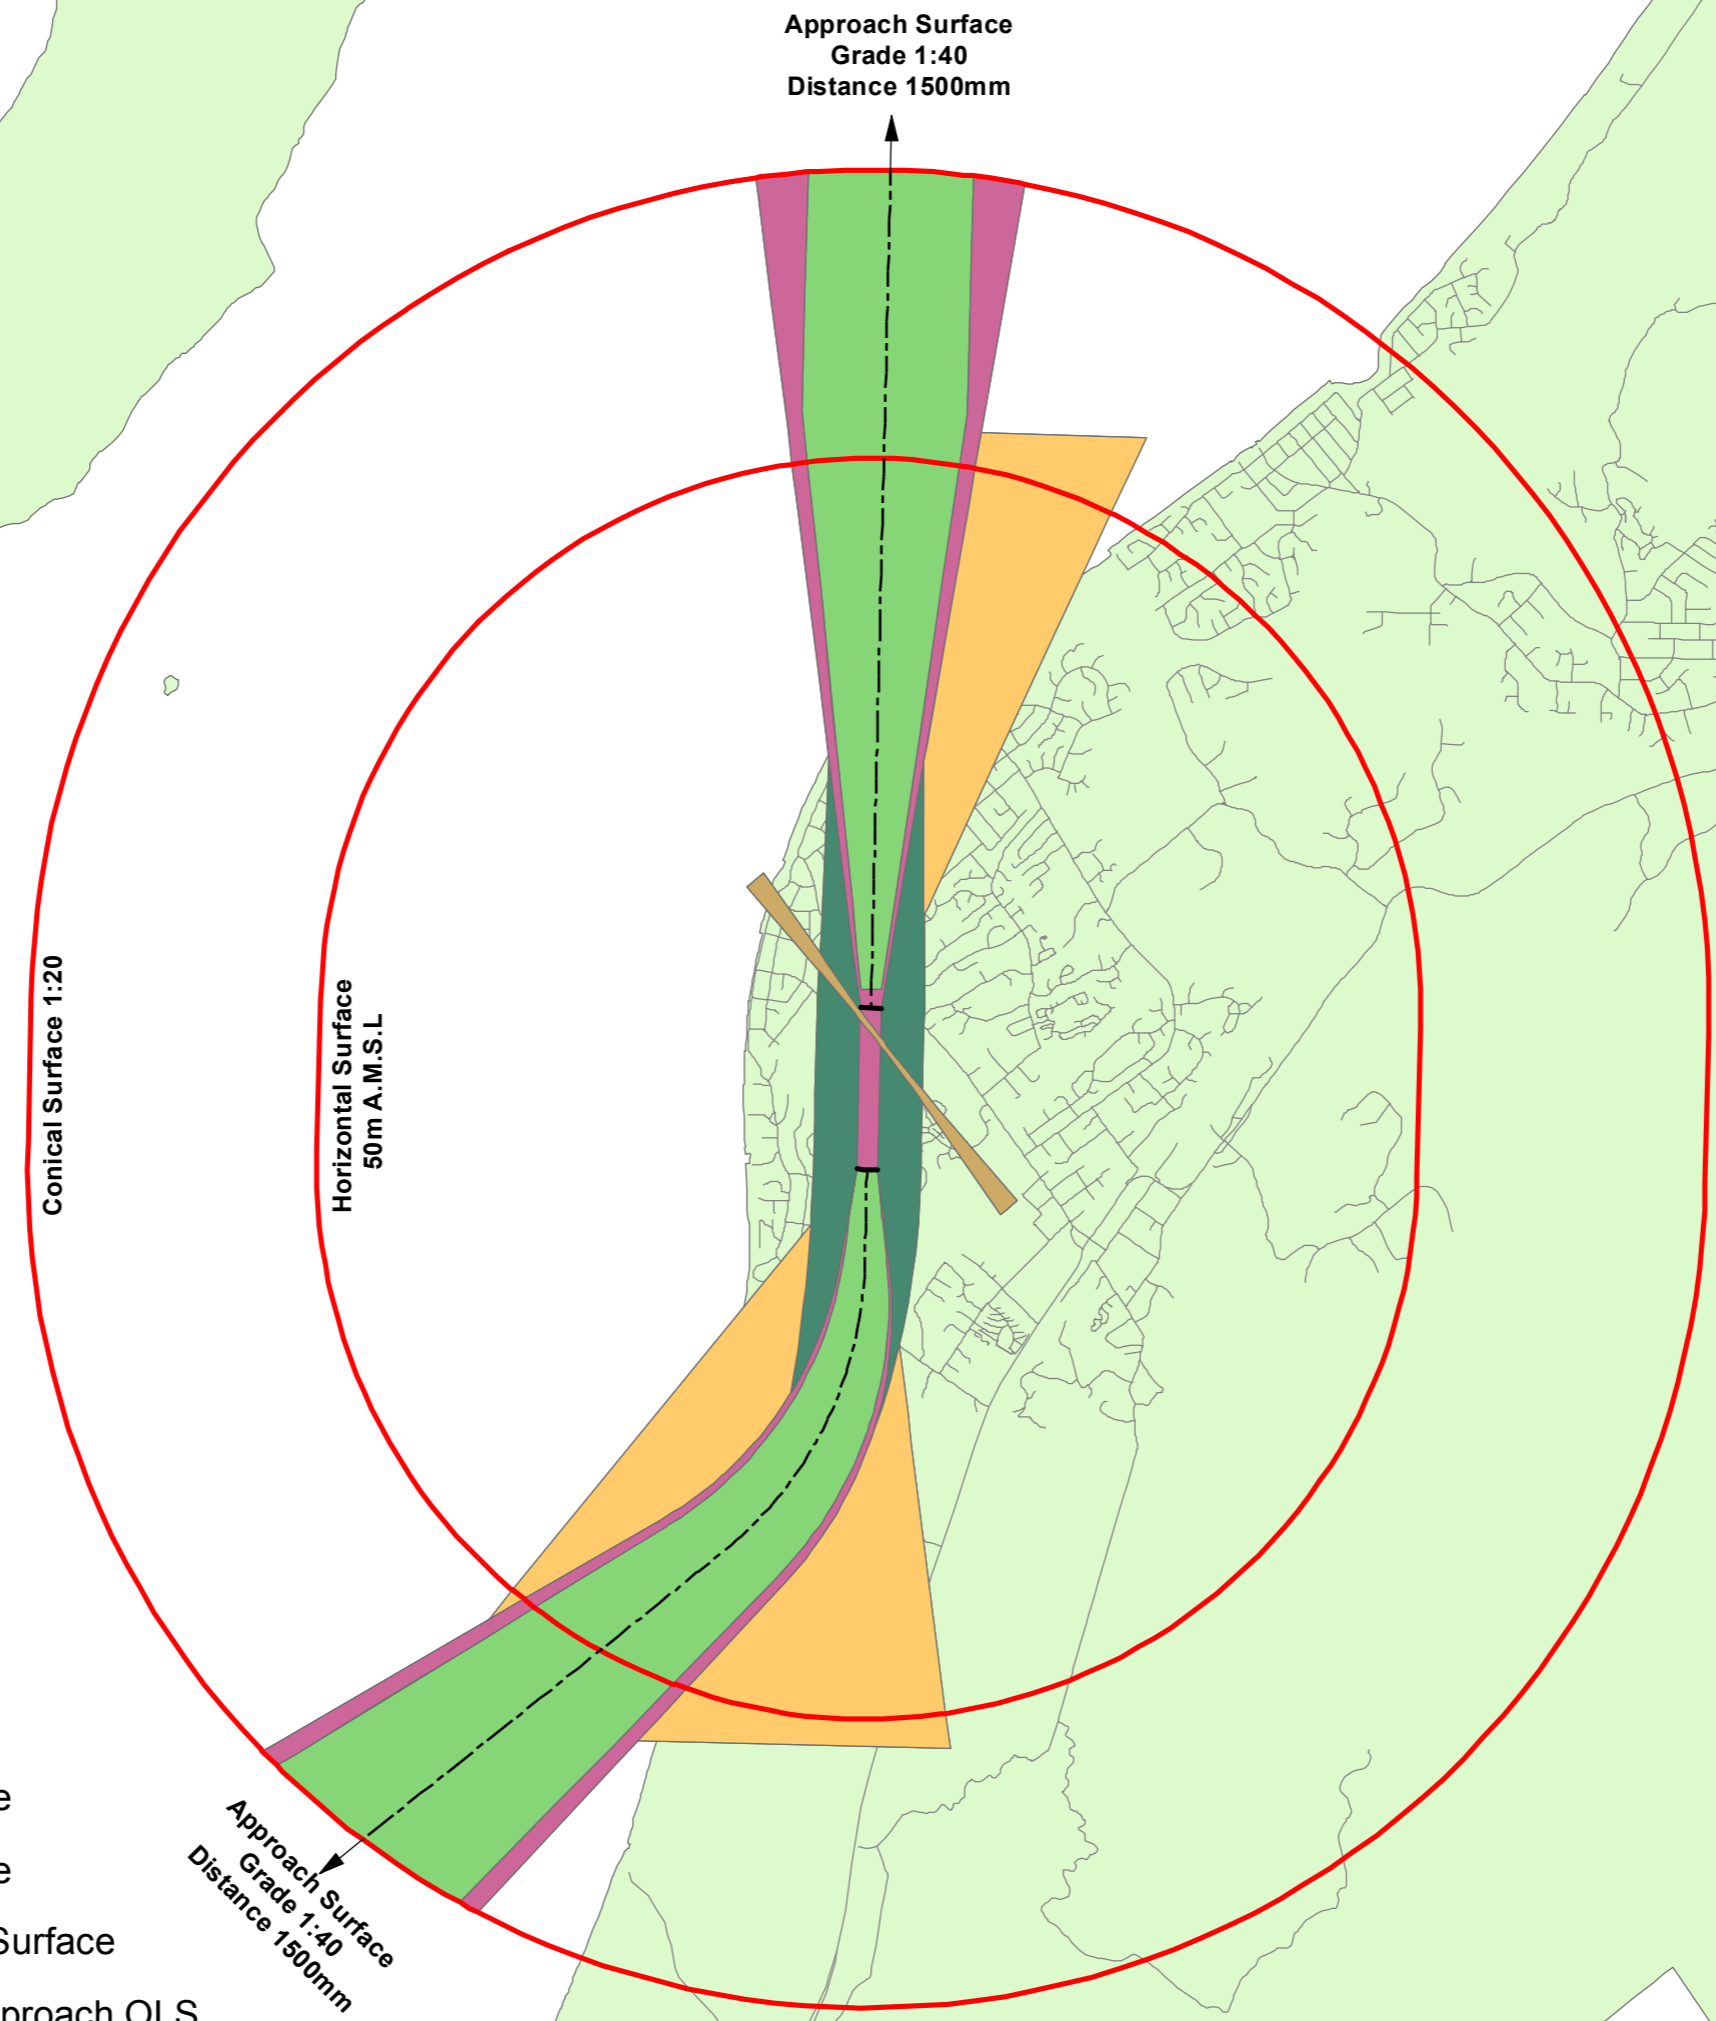

**Kapiti Coast Airport
Aerodrome Designation**

Legend

- Runway 16-34 Takeoff Surface
- Runway 16-34 Approach Surface
- Runway 16-34 Approach Surface
- Runway 16-34 Visual Segment Surface
- Grass Runway 12-30 Takeoff/Approach OLS

Decisions Version - Nov. 2017

Scale 1:55,000 / A3

Meters

NORTH

Last Amended
Notification Date: 29 November 2012