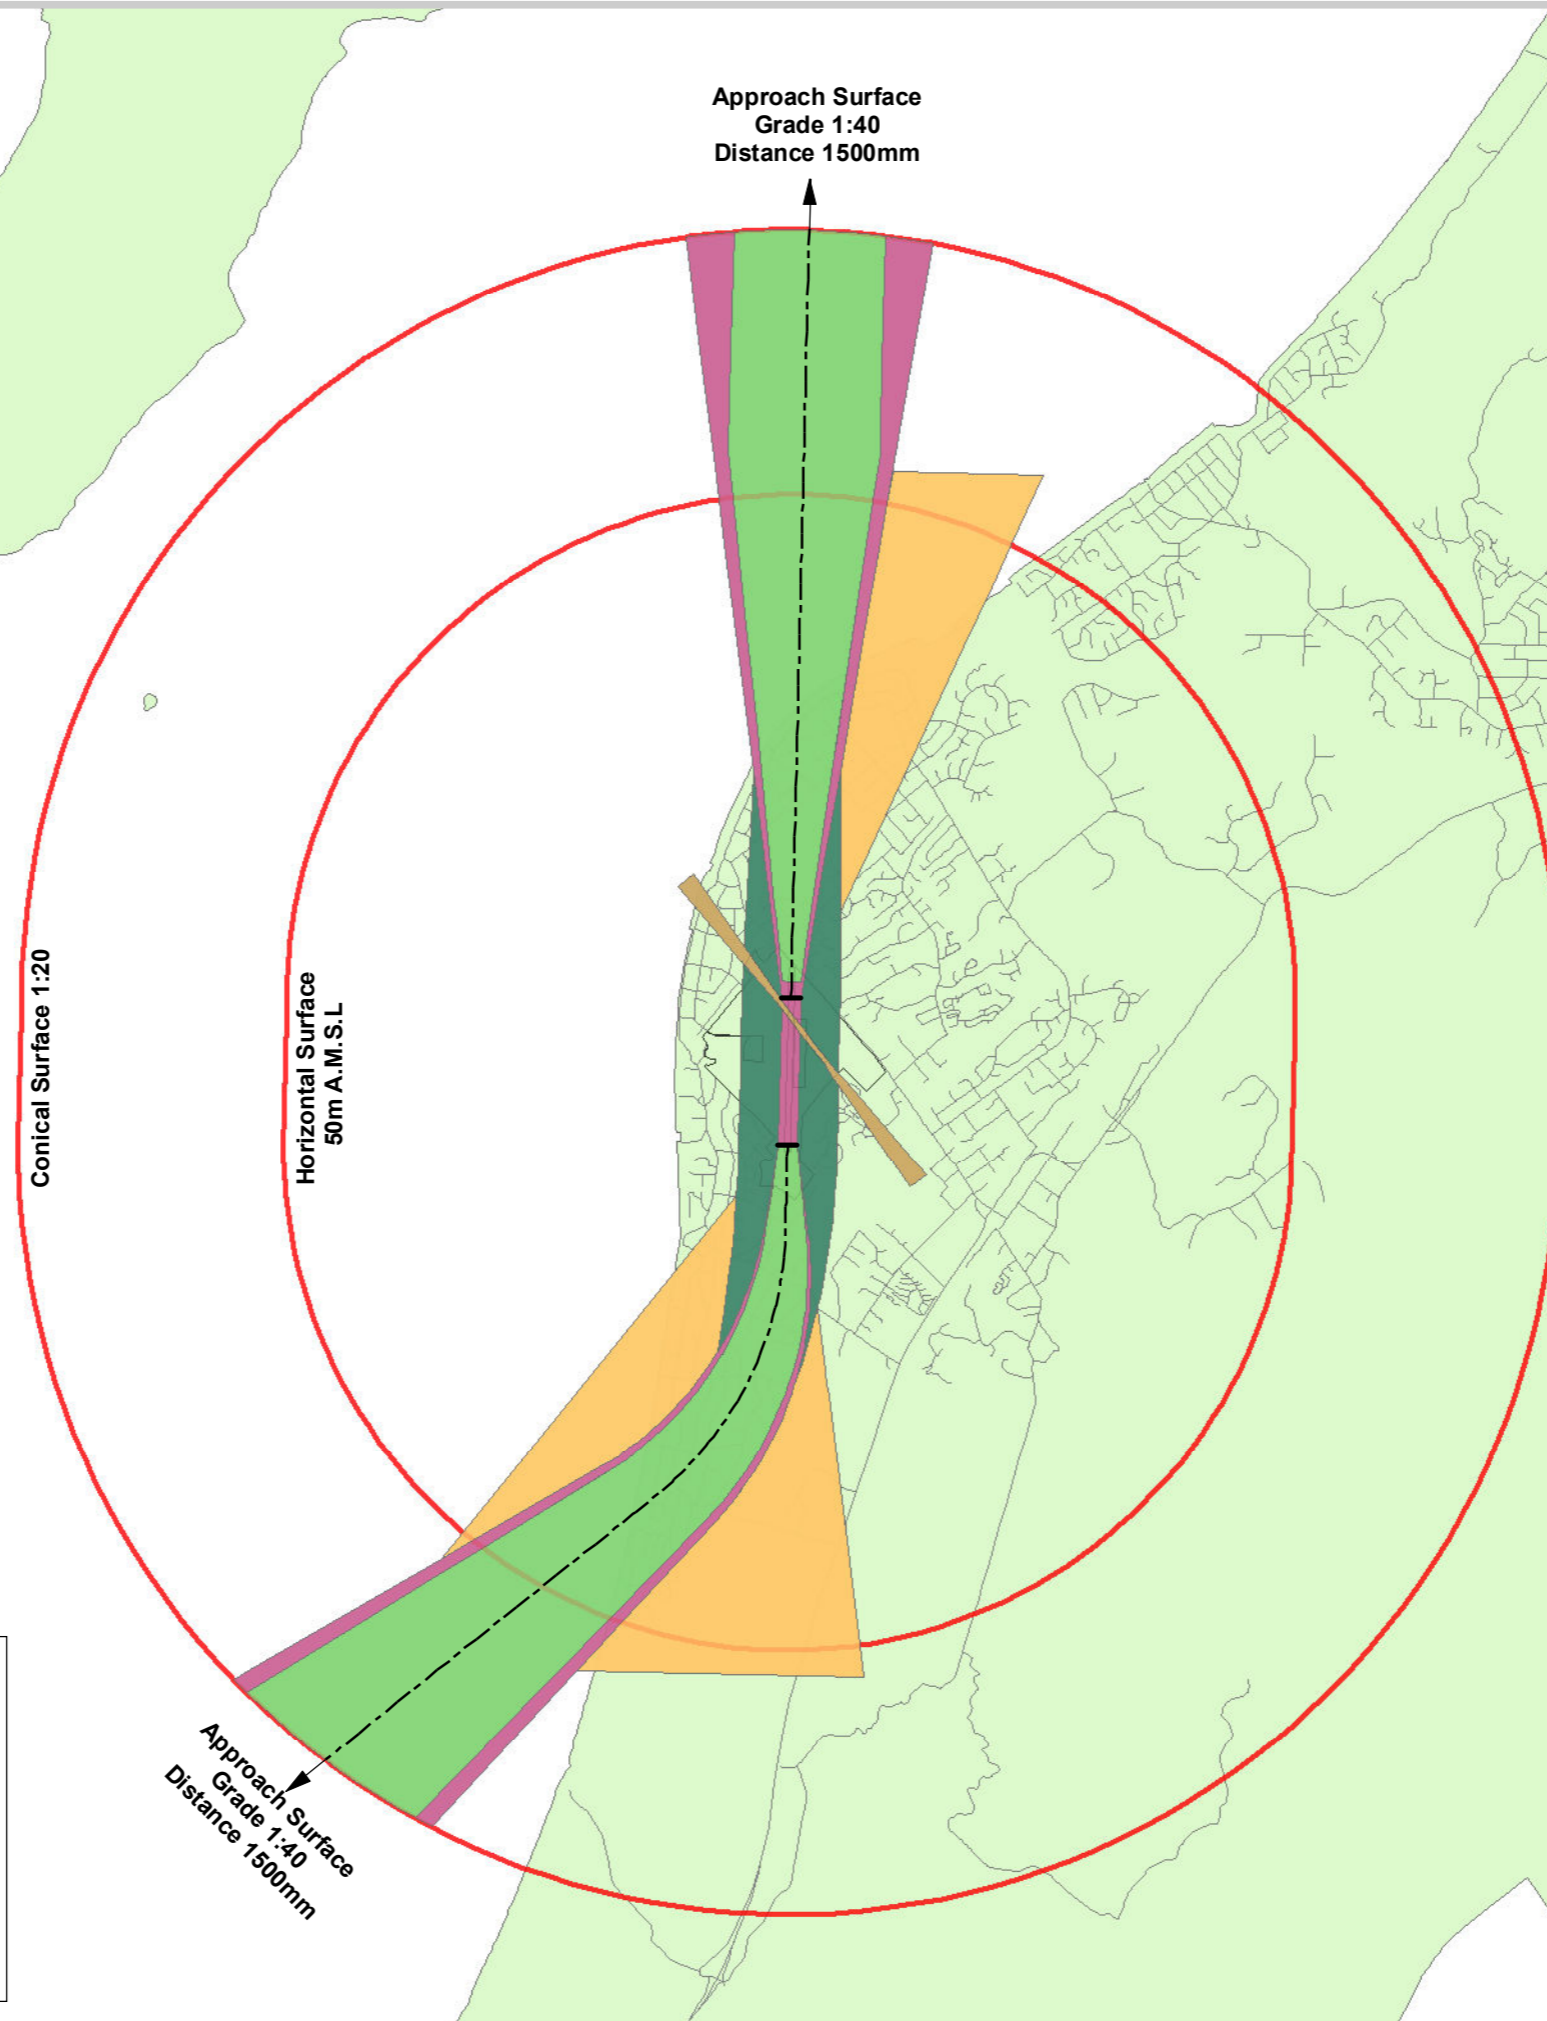

Notified

Kapiti Coast Airport Aerodrome Designation

Legend

- Runway 16-34 Takeoff Surface
- Runway 16-34 Approach Surface
- Runway 16-34 Approach Surface
- Runway 16-34 Visual Segment Surface
- Grass Runway 12-30 Takeoff/Approach OLS

Scale 1:60,000 / A3
0 500 1,000 1,500
Meters
NORTH
Last Amended
Notification Date: 29 November 2012