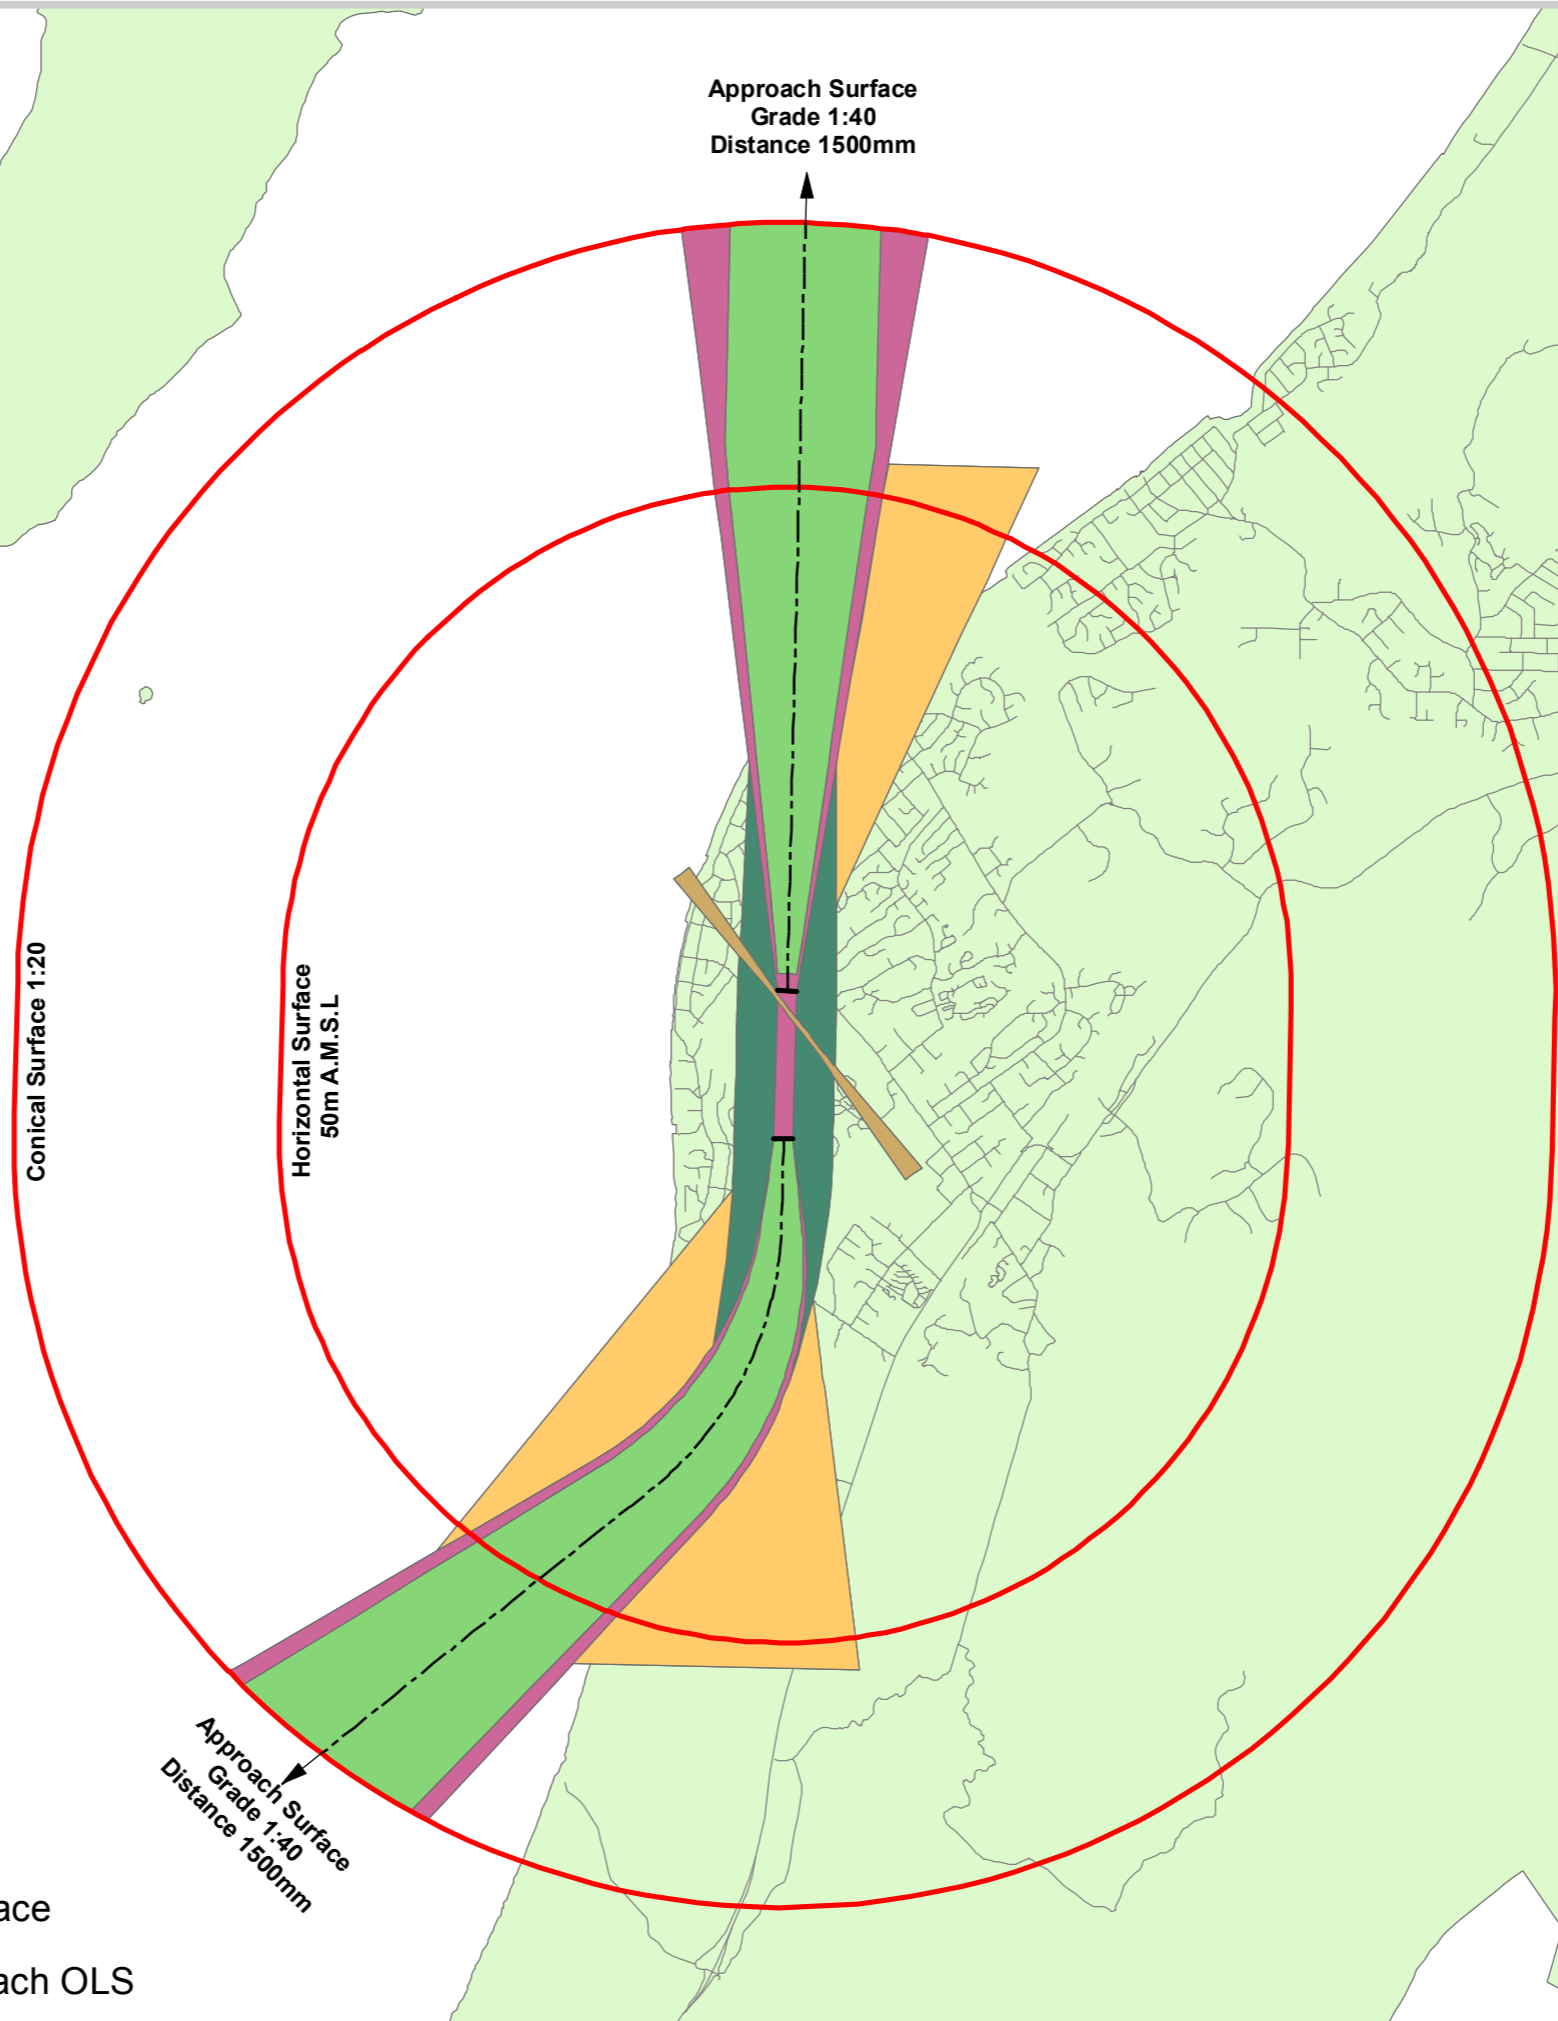

Decision

Kapiti Coast Airport Aerodrome Designation

Legend

-  Runway 16-34 Takeoff Surface
-  Runway 16-34 Approach Surface
-  Runway 16-34 Approach Surface
-  Runway 16-34 Visual Segment Surface
-  Grass Runway 12-30 Takeoff/Approach OLS

Scale 1:60,000 / A3

Meters

NORTH

Last Amended
Notification Date: 29 November 2012