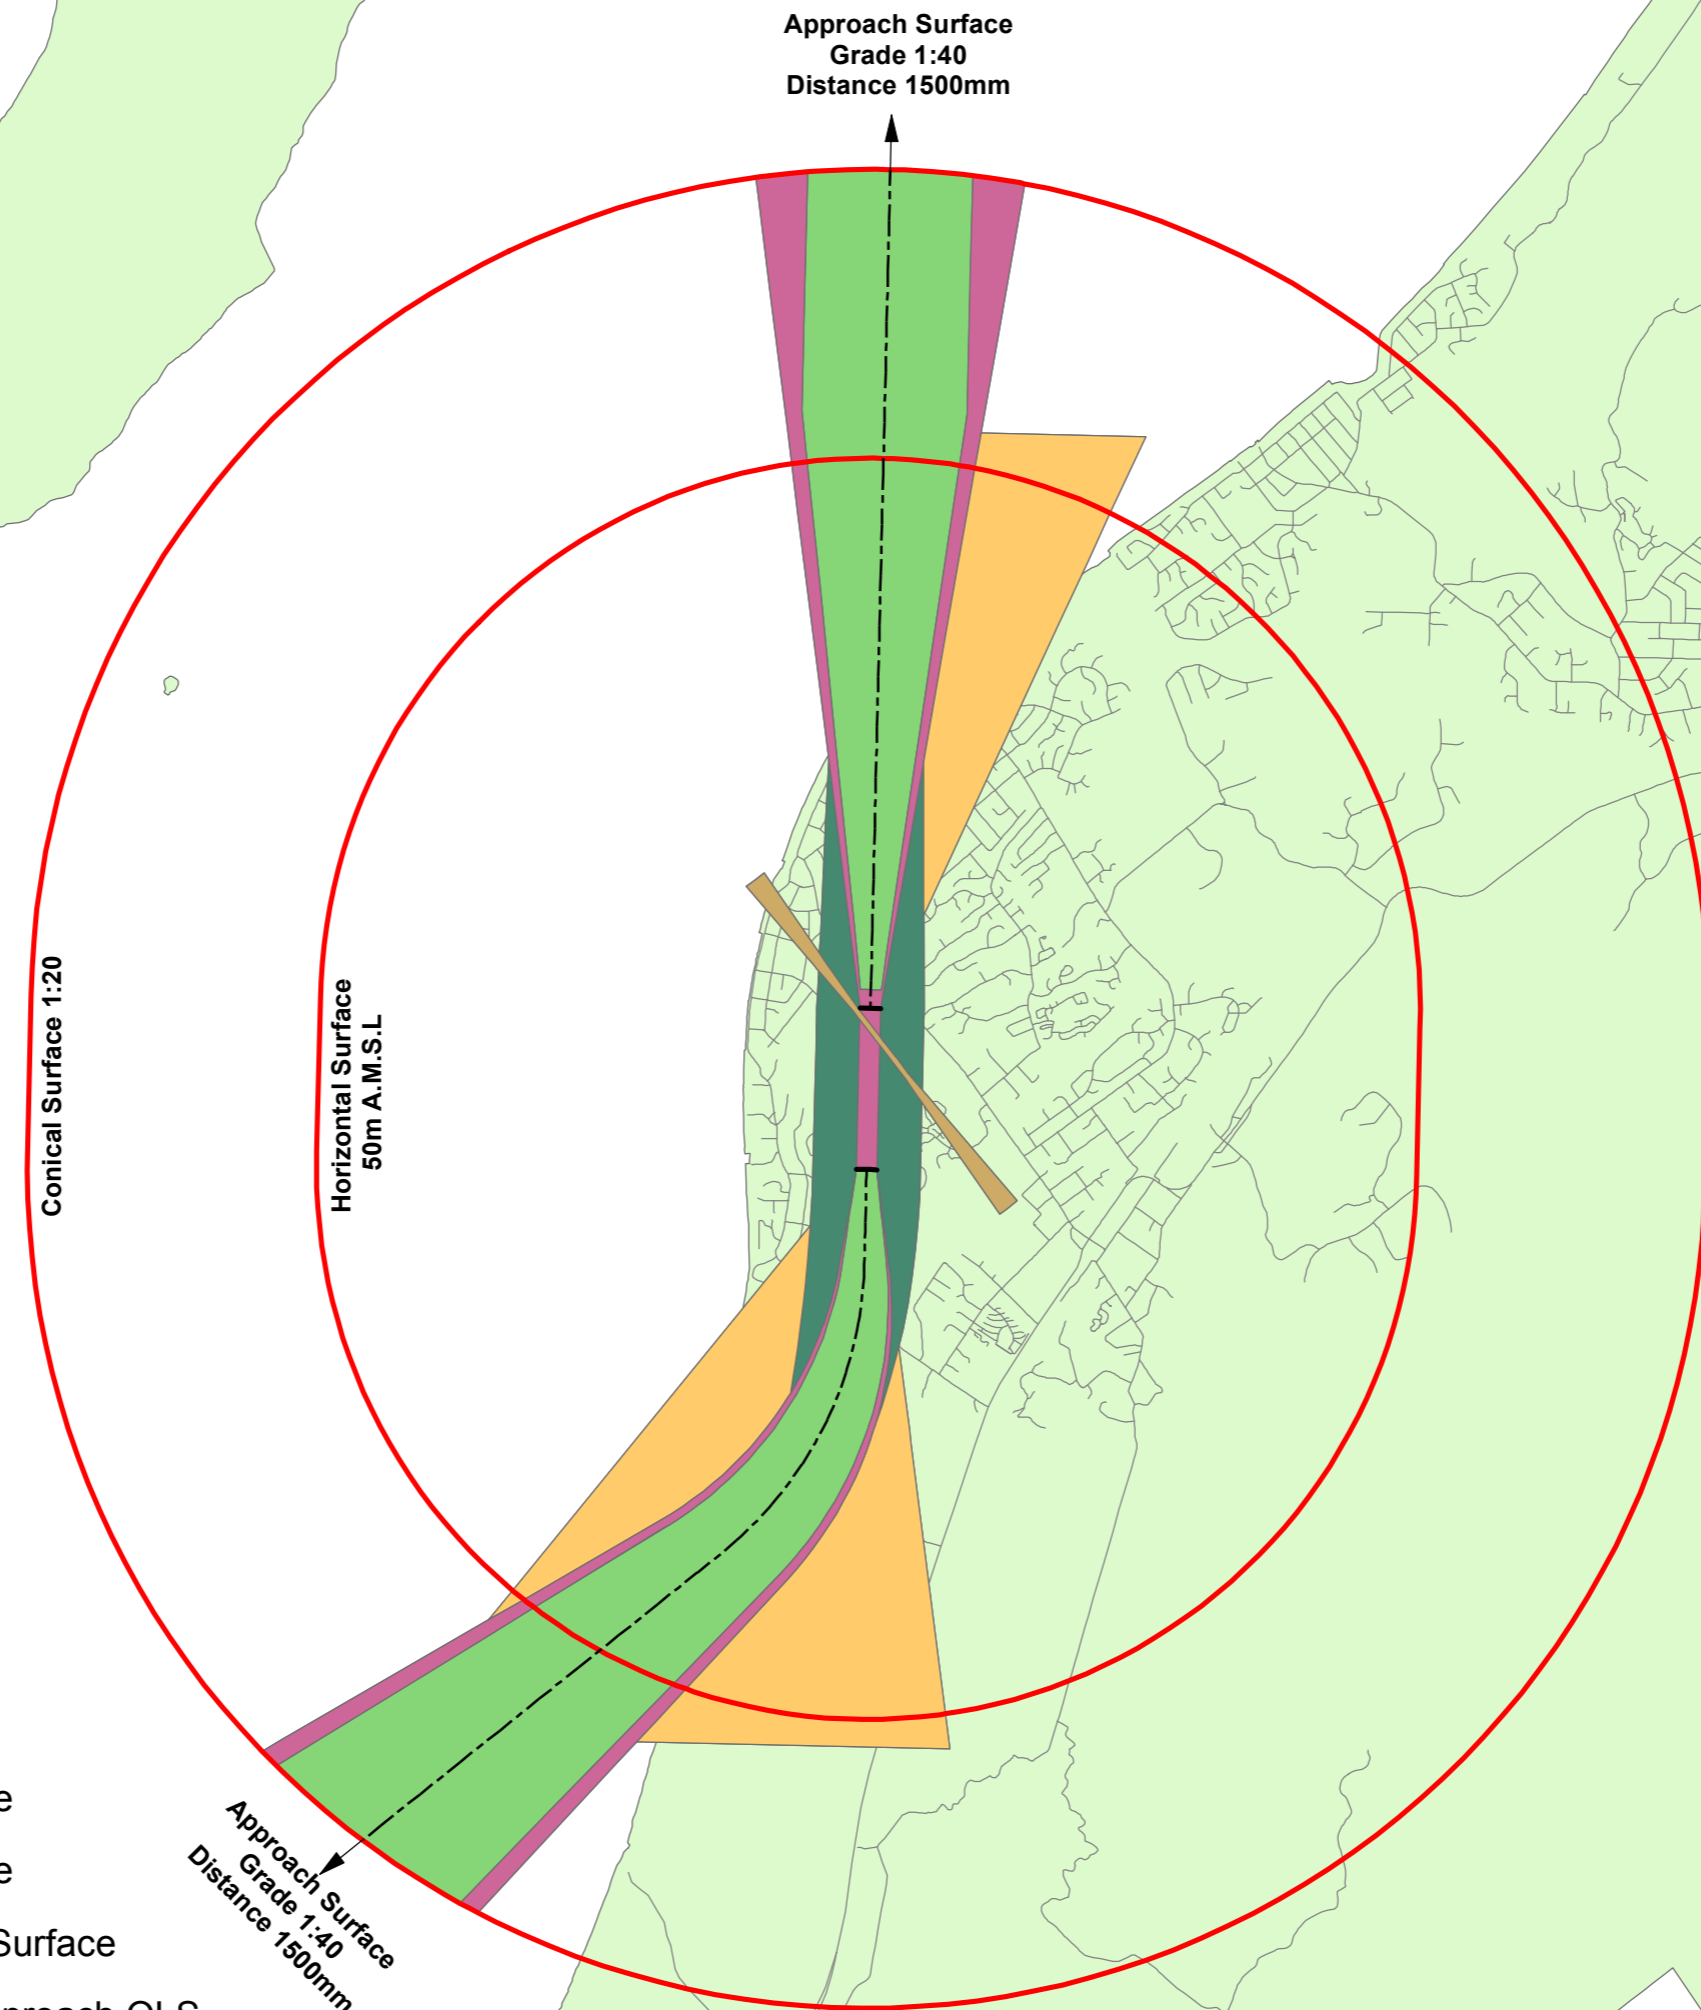

**Kapiti Coast Airport
Aerodrome Designation**

Legend

- Runway 16-34 Takeoff Surface
- Runway 16-34 Approach Surface
- Runway 16-34 Approach Surface
- Runway 16-34 Visual Segment Surface
- Grass Runway 12-30 Takeoff/Approach OLS

Submitter Engagement Version
June 2015

Scale 1:55,000 / A3

Meters

NORTH

Last Amended
Notification Date: 29 November 2012