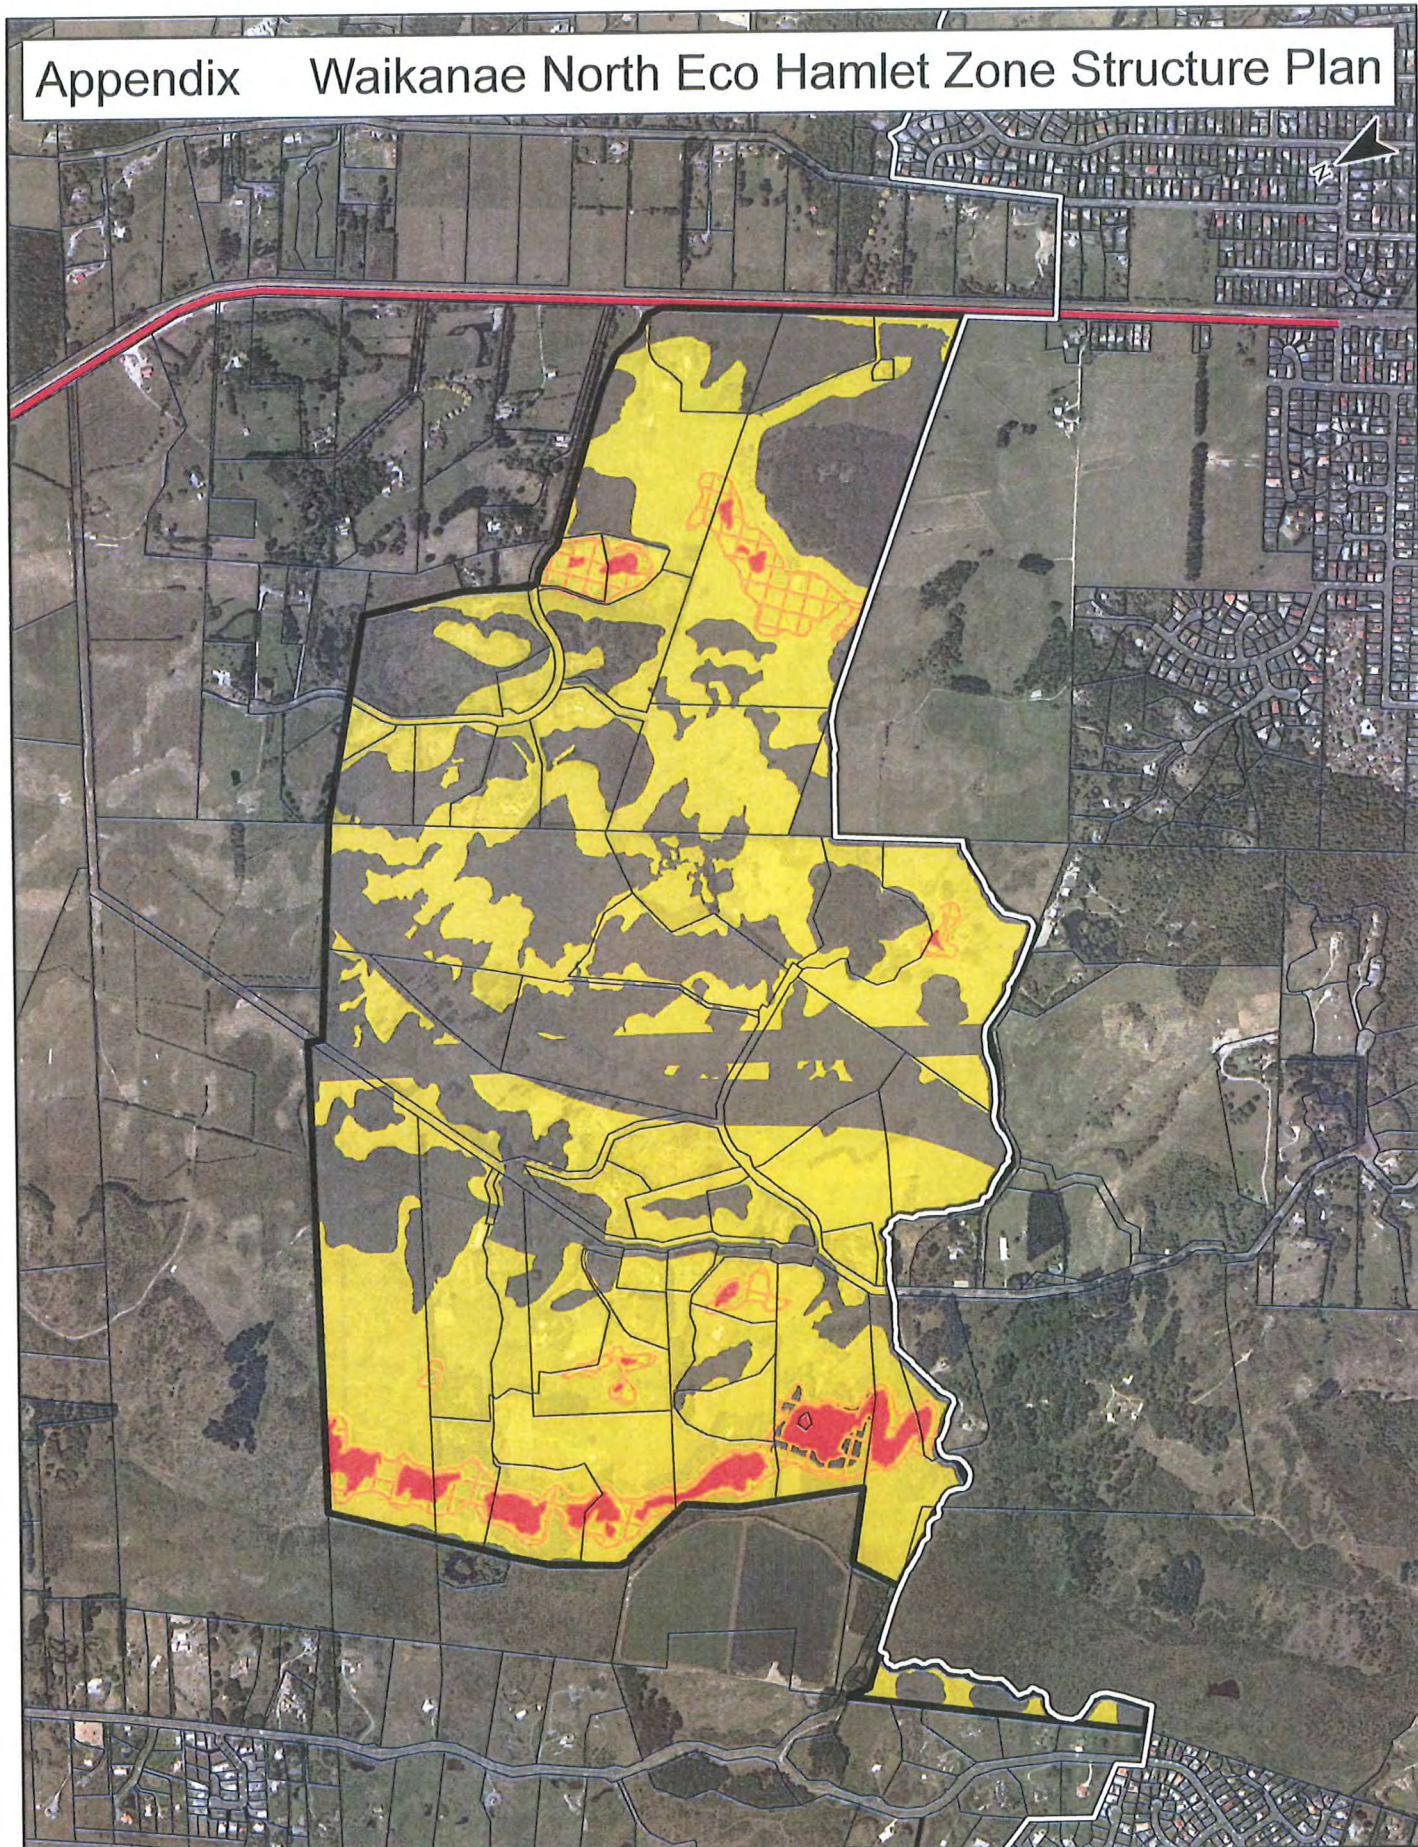

Appendix 7.4

Waikanae North Eco-Hamlet Zone Structure Plan

Appendix Waikanae North Eco Hamlet Zone Structure Plan

Kilometers Scale: 1:15,000

Legend

- WaikUrbanEdge
- Structure Plan Area
- SH 1
- Visually Sensitive Ridgelines
- Visually Sensitive Areas
- Suitable Areas
- Less Suitable Areas

Original Map Size: A4 Date: 14 November 2012