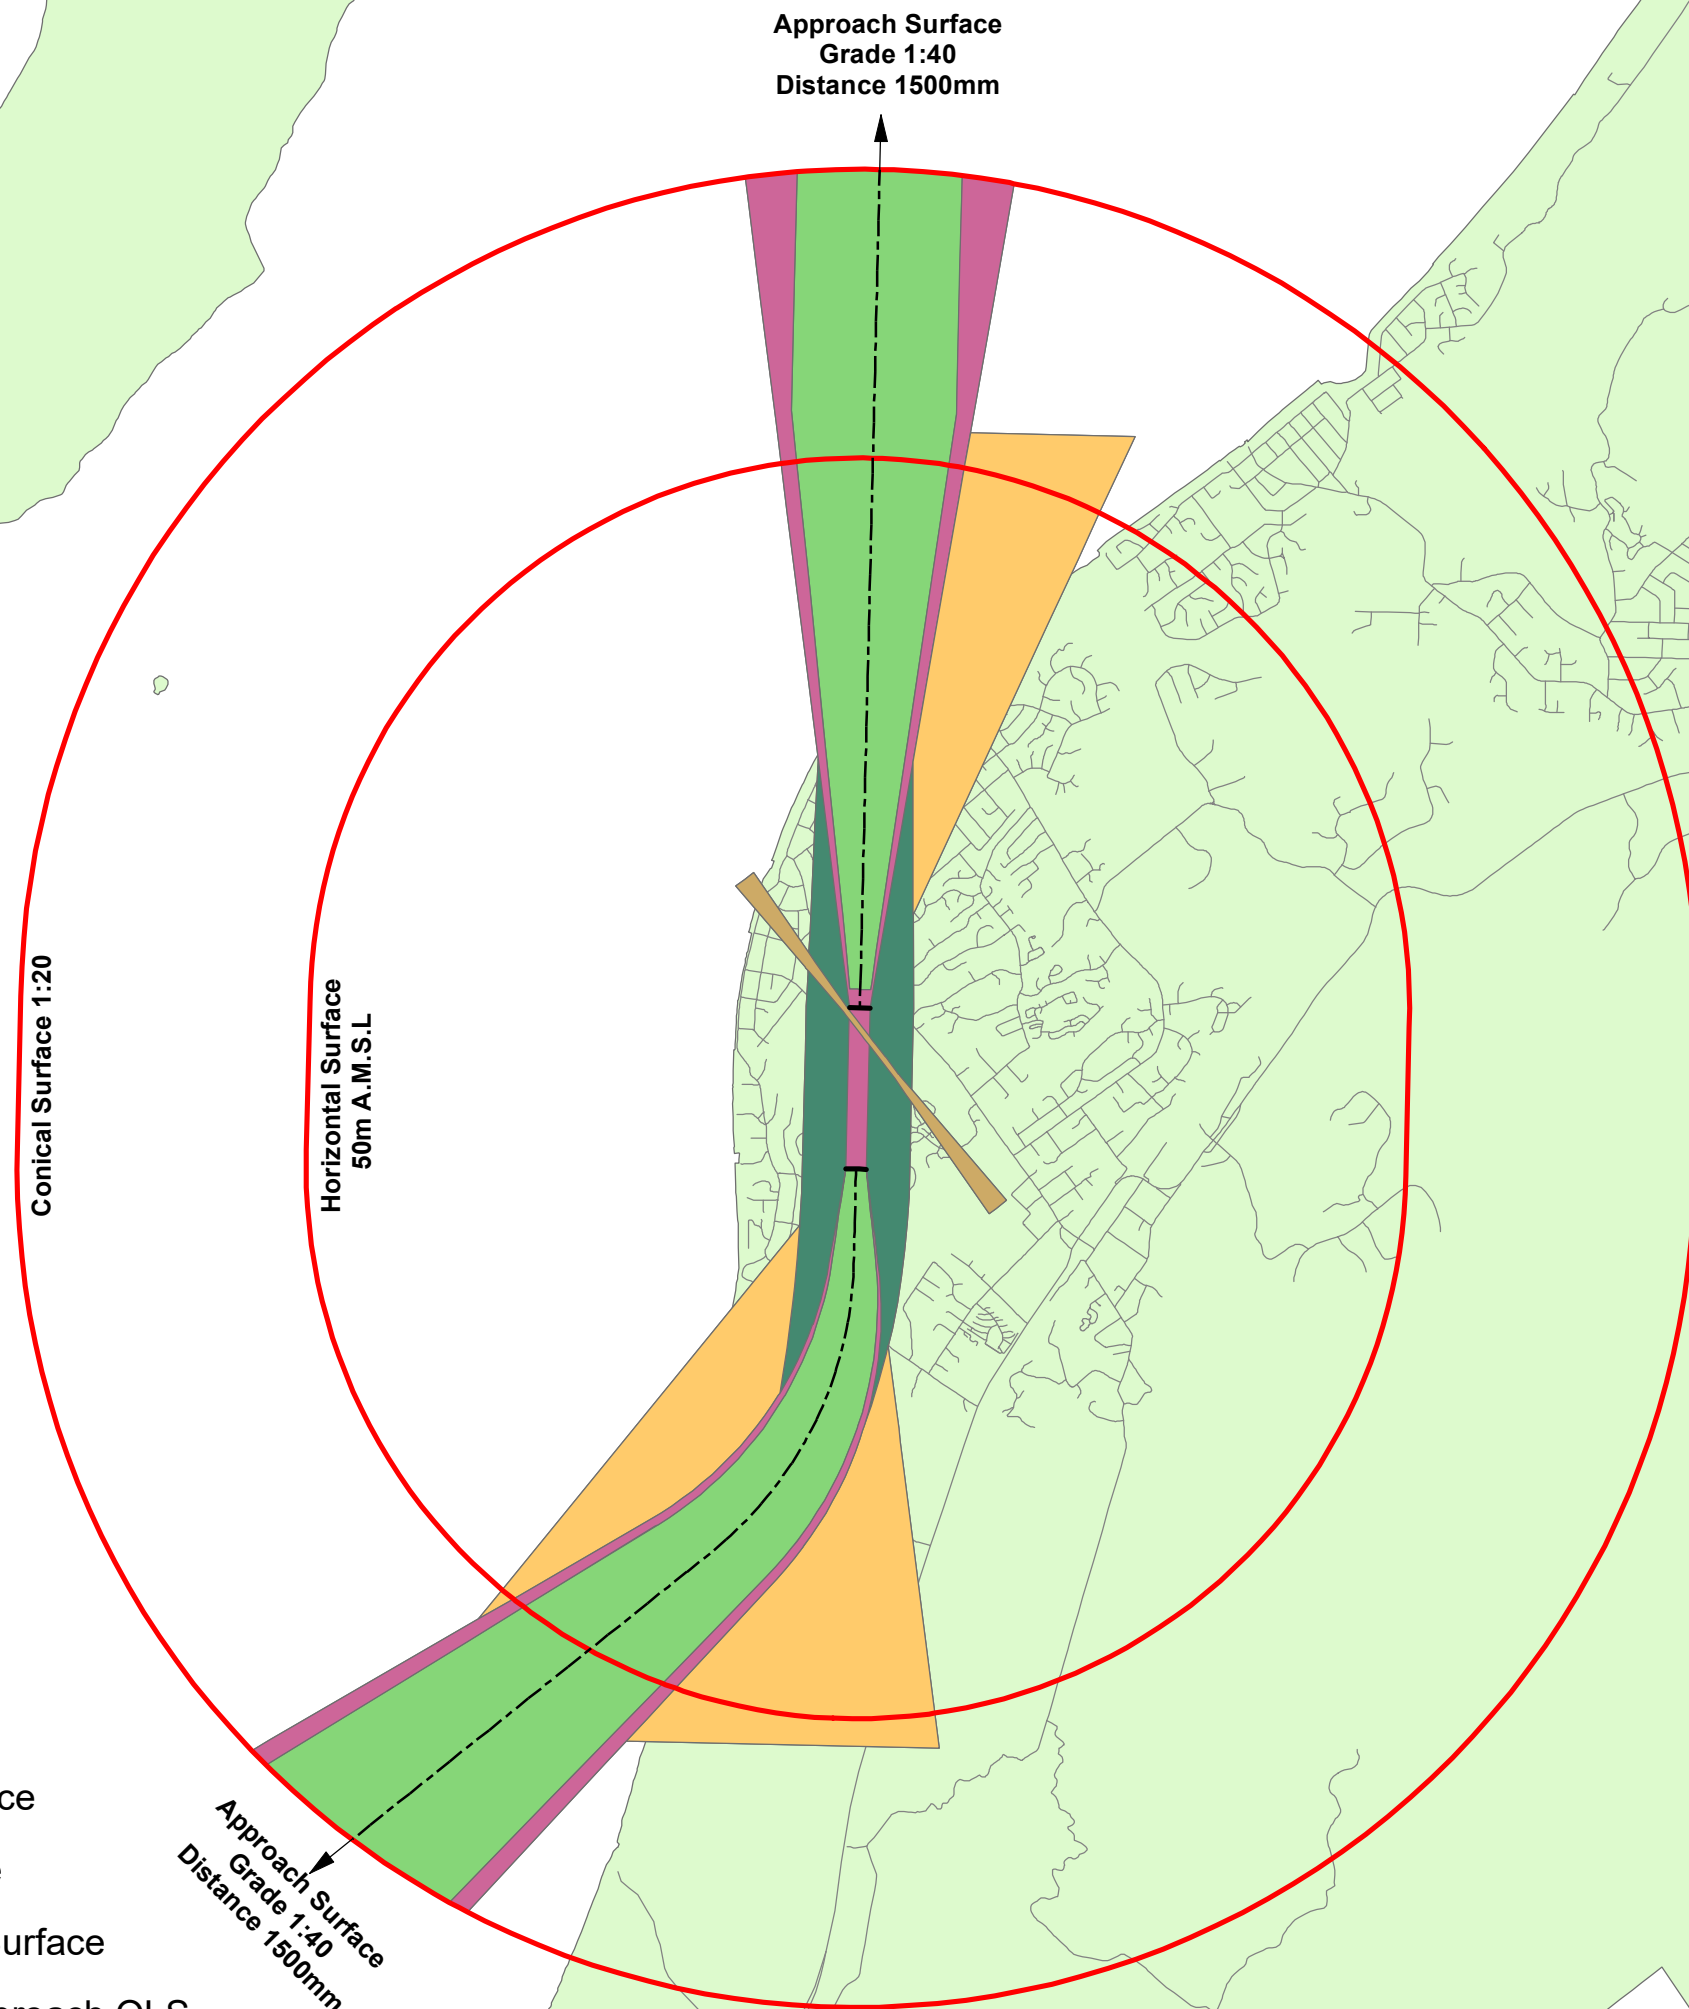

**Kapiti Coast Airport  
Aerodrome Designation**

**Legend**

-  Runway 16-34 Takeoff Surface
-  Runway 16-34 Transitional Surface
-  Runway 16-34 Approach Surface
-  Runway 16-34 Visual Segment Surface
-  Grass Runway 12-30 Takeoff/Approach OLS

Appeals Version - May 2020

Scale 1:55,000 / A3

Meters

**NORTH**

Last Amended  
Notification Date: 29 November 2012