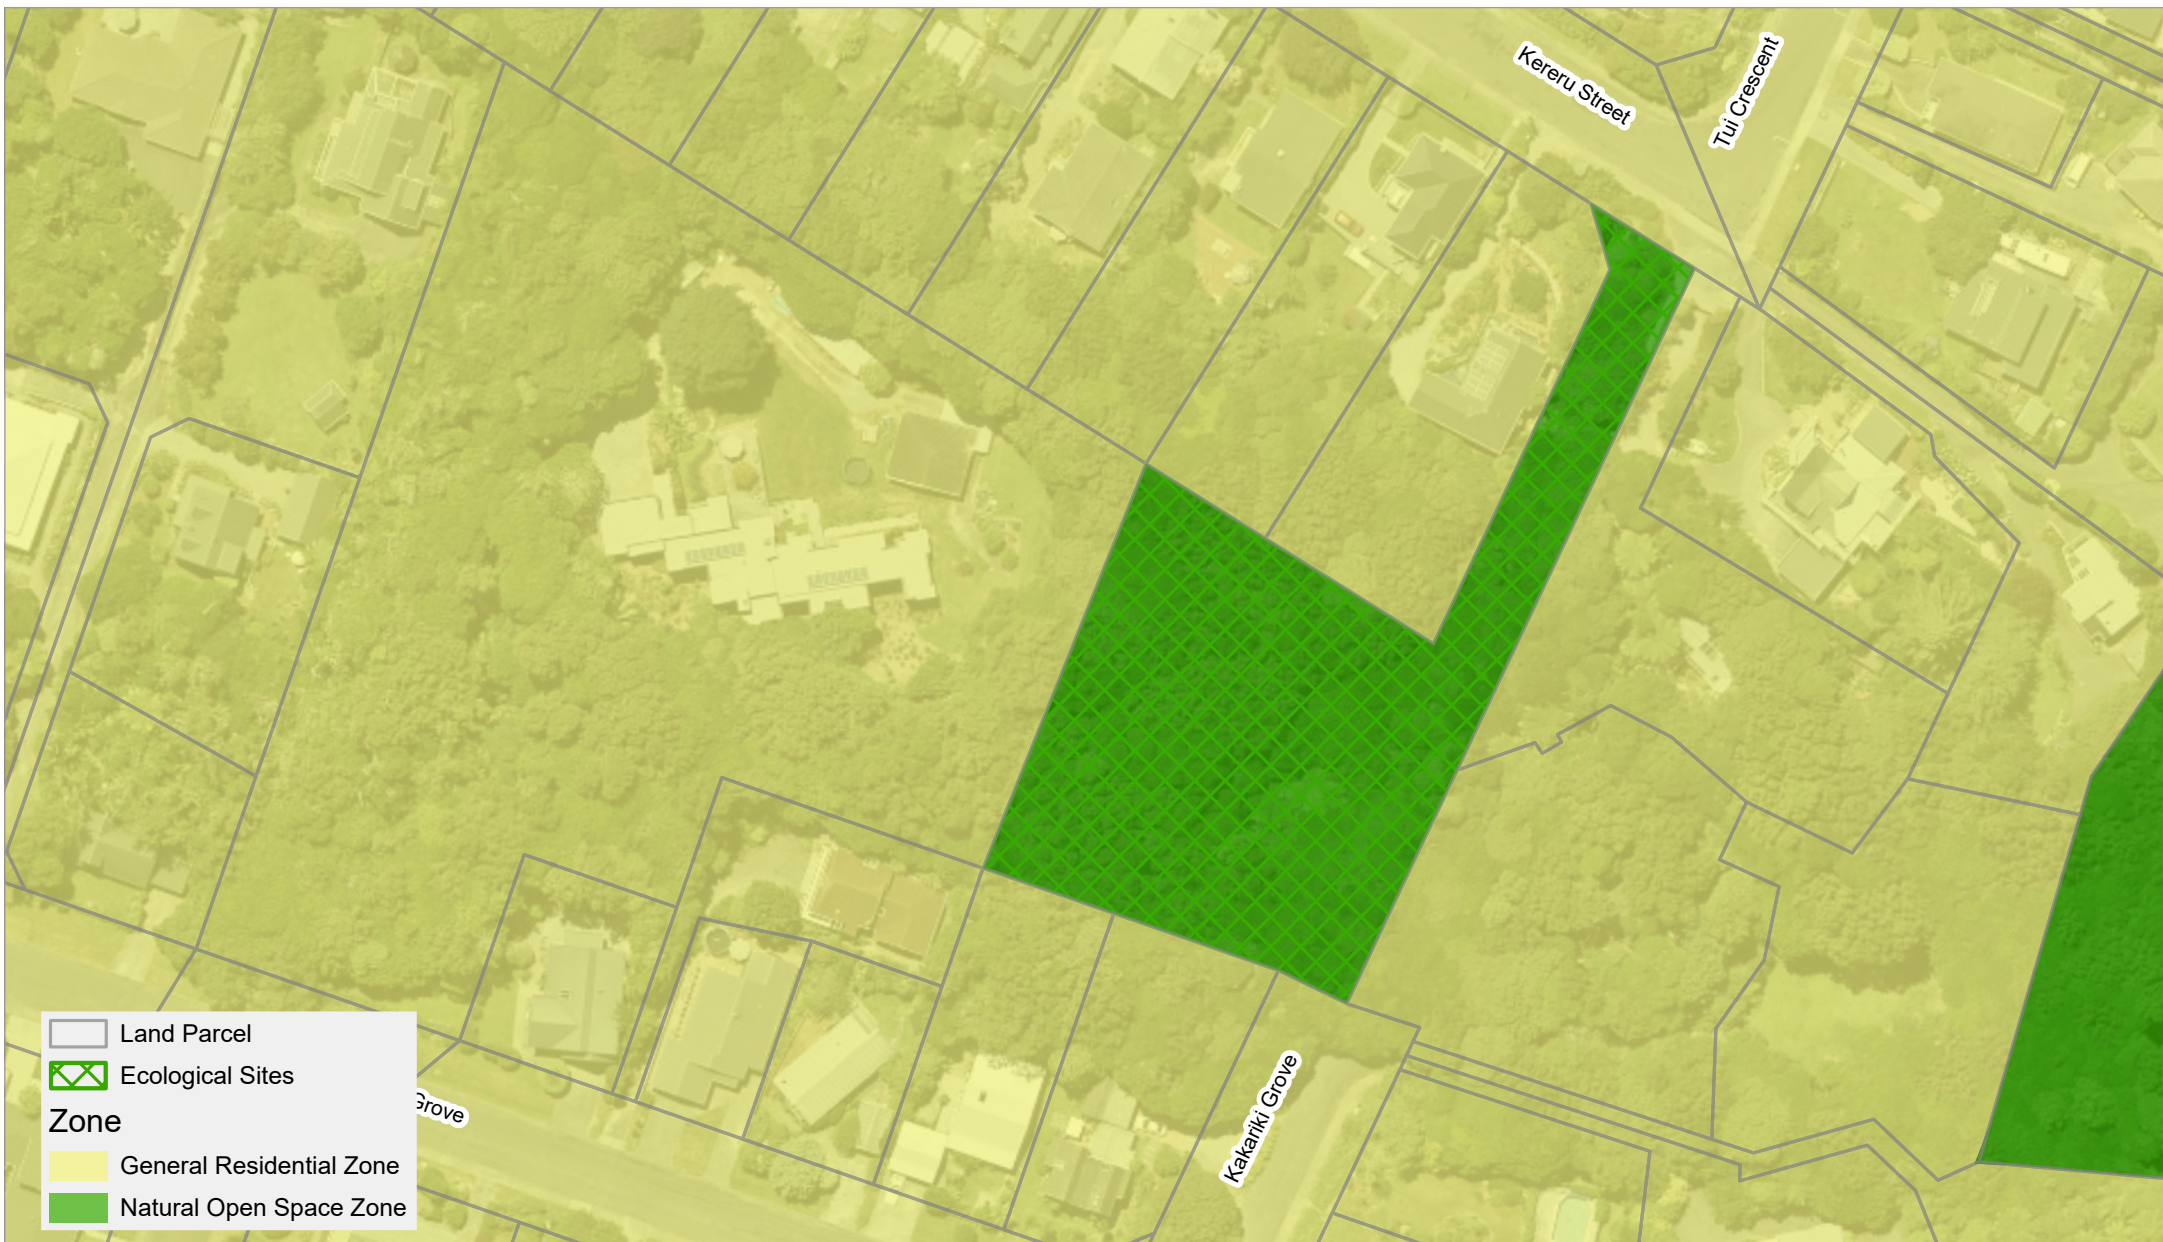

Kereru Street Reserve

Scale @ A4: 1:1,000

Date Printed: April 11, 2022

Kāpiti Coast District Council accepts no responsibility for incomplete or inaccurate information contained on this map. Use of this website is subject to, and constitutes acceptance of the conditions set out in our disclaimer. This publication is copyright reserved by the Kāpiti Coast District Council. Cadastral and Topographic information is derived from Land Information New Zealand, CROWN COPYRIGHT RESERVED.