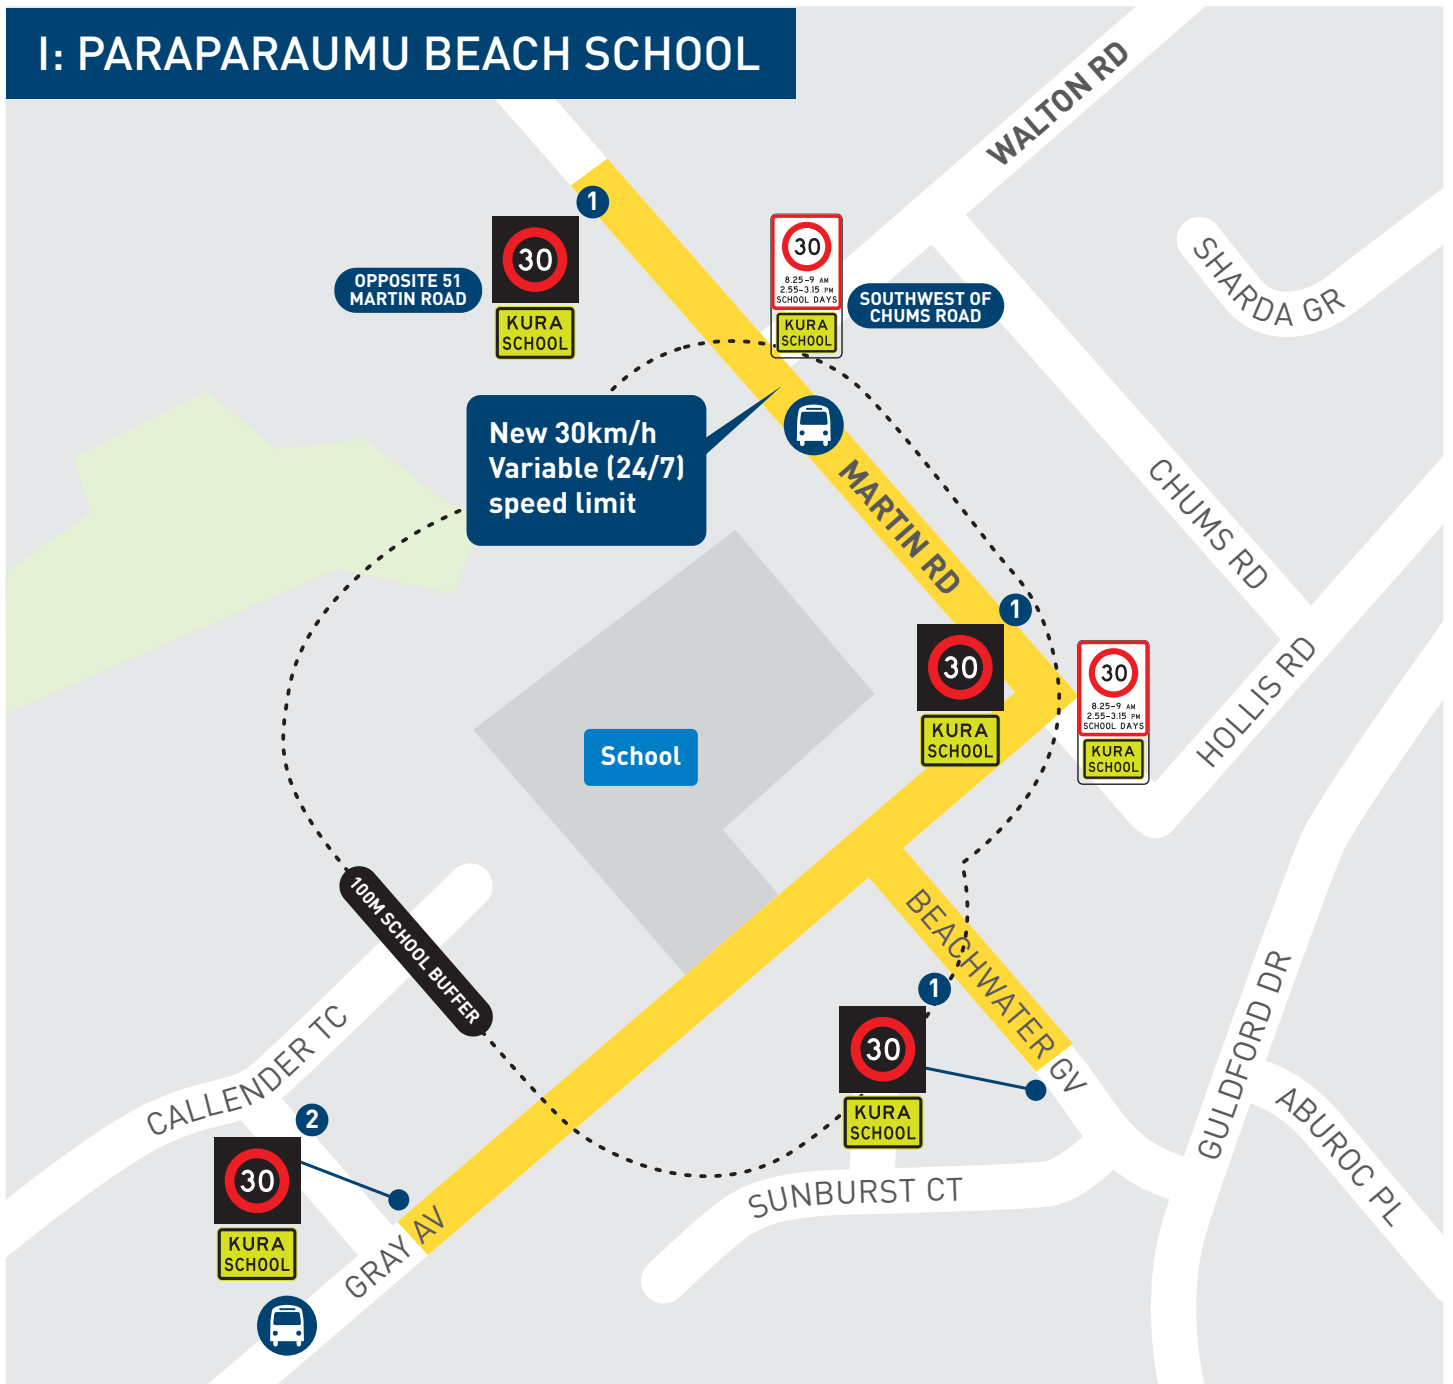

I: PARAPARAUMU BEACH SCHOOL

For installation by June 2024

Install Static Variable School speed limit signs

Install Kura School Variable (See notes)

NOTE:

- 1 New sign replacing existing 'School Zone' sign at existing location.
- 2 New sign, new location.
- 3 Timing of when Variable School speed limits apply to be confirmed.