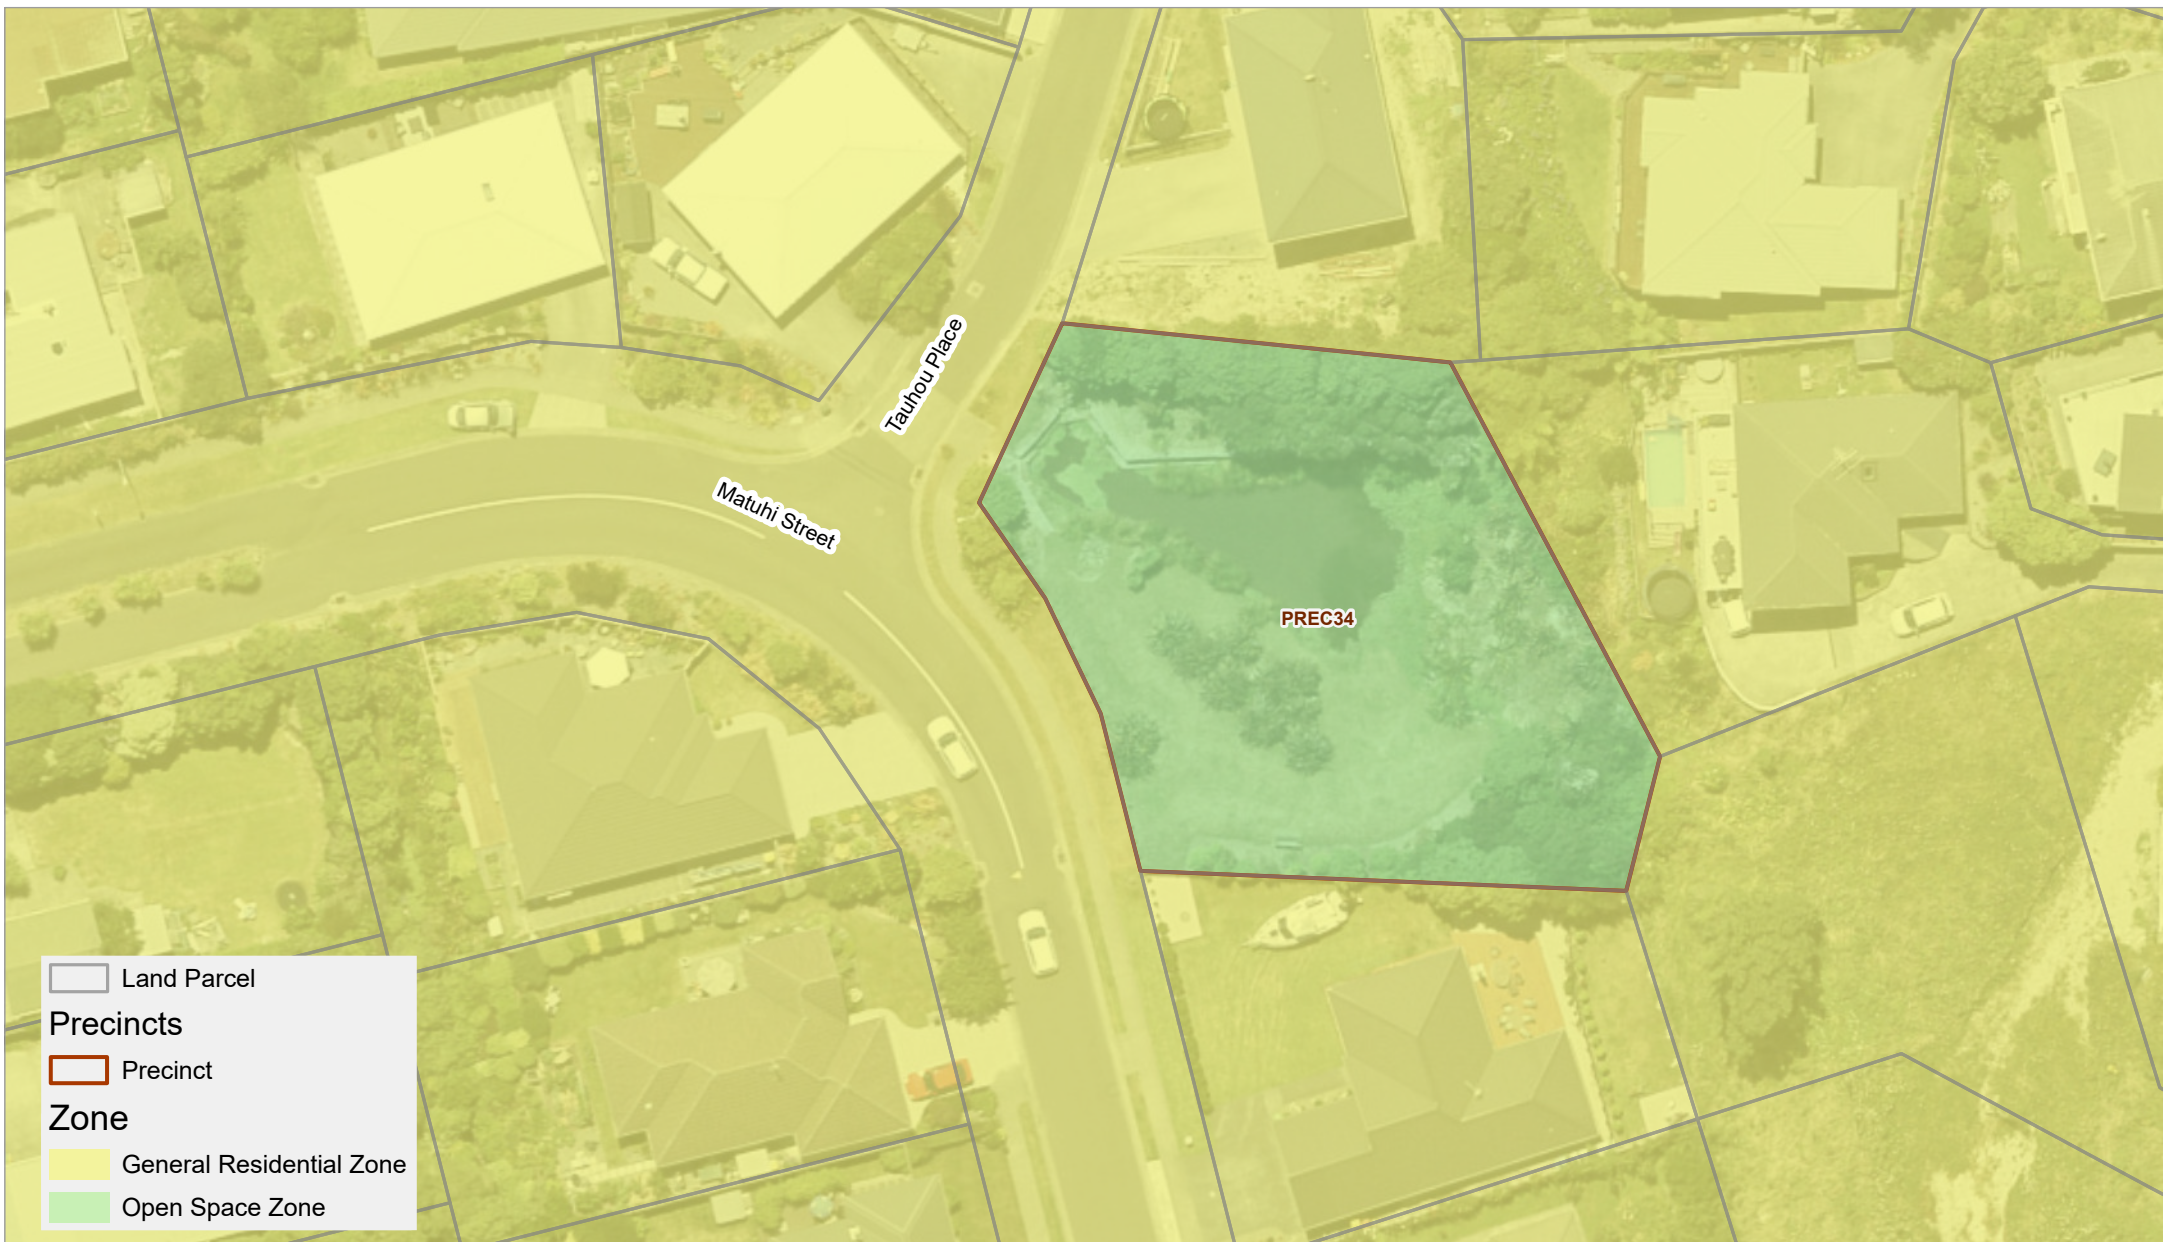

# Matuhi Street Reserve

Land Parcel

Precincts

Precinct

Zone

General Residential Zone

Open Space Zone

Scale @ A4: 1:500