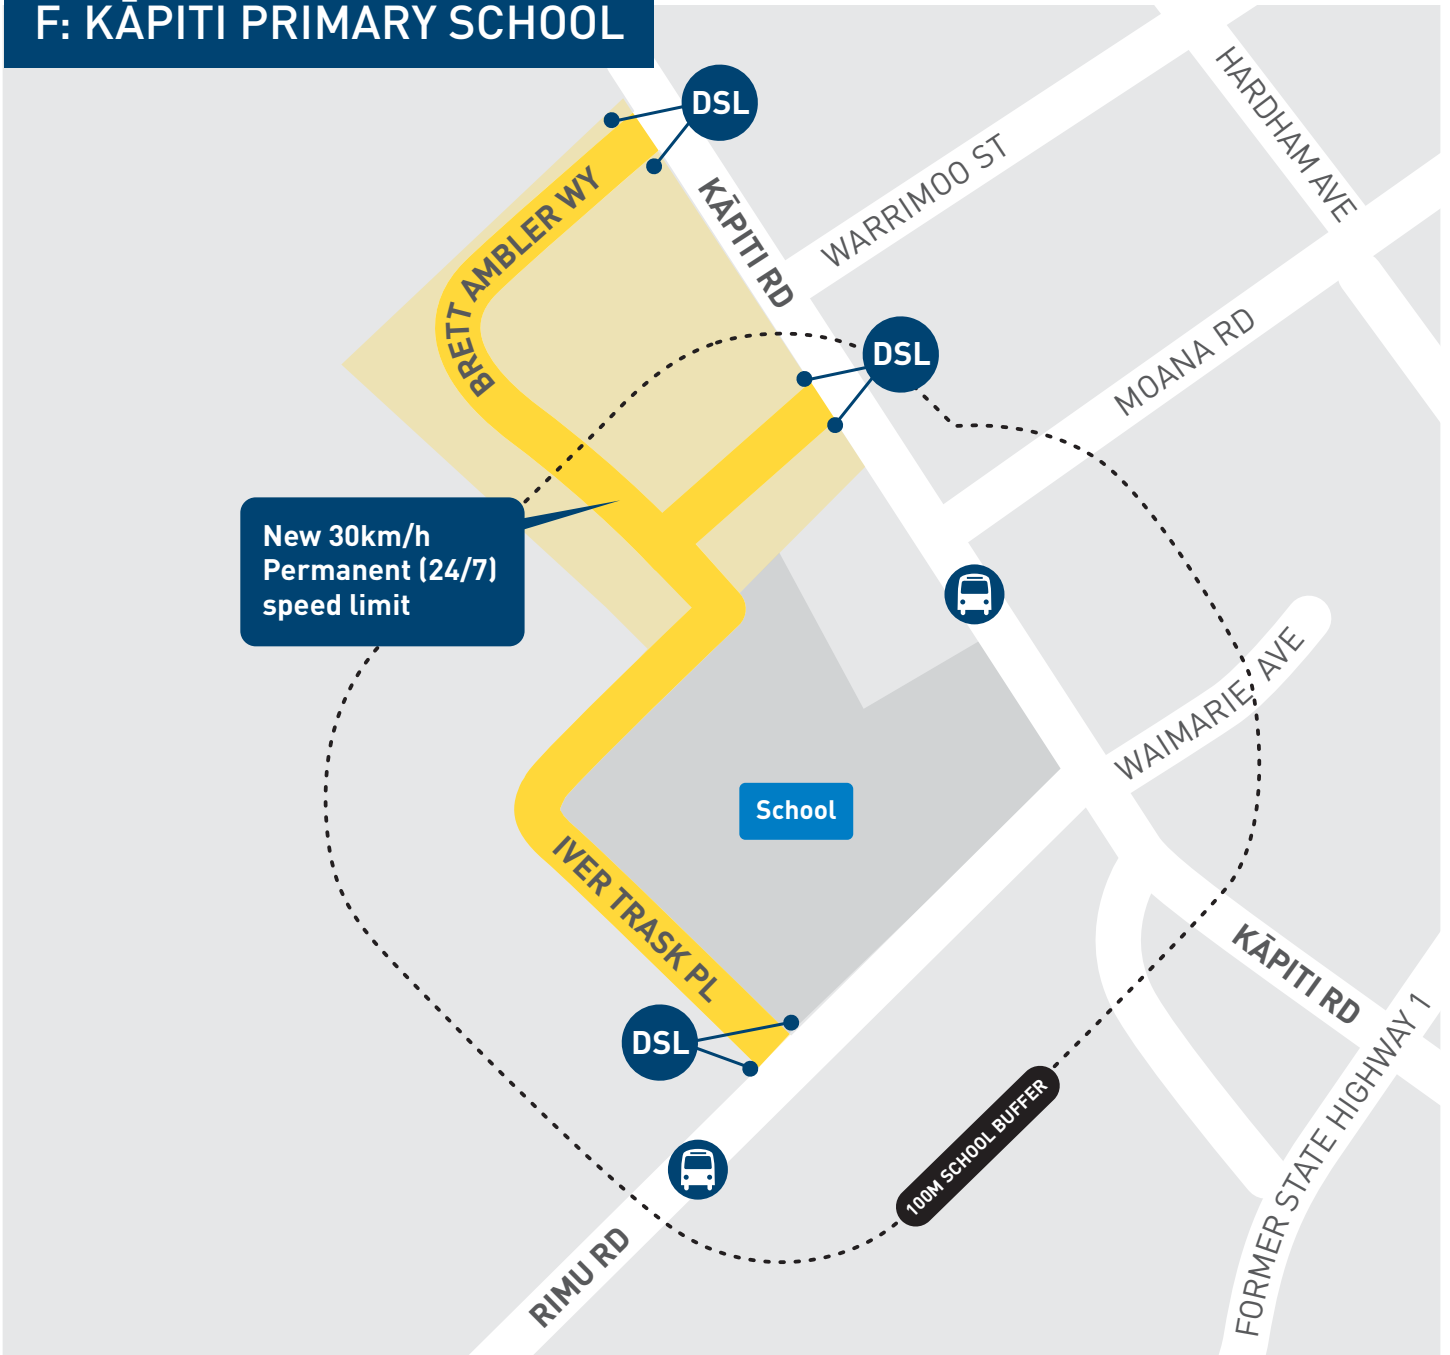

F: KĀPITI PRIMARY SCHOOL

For installation by June 2024

Supply and install double sided speed limit signs