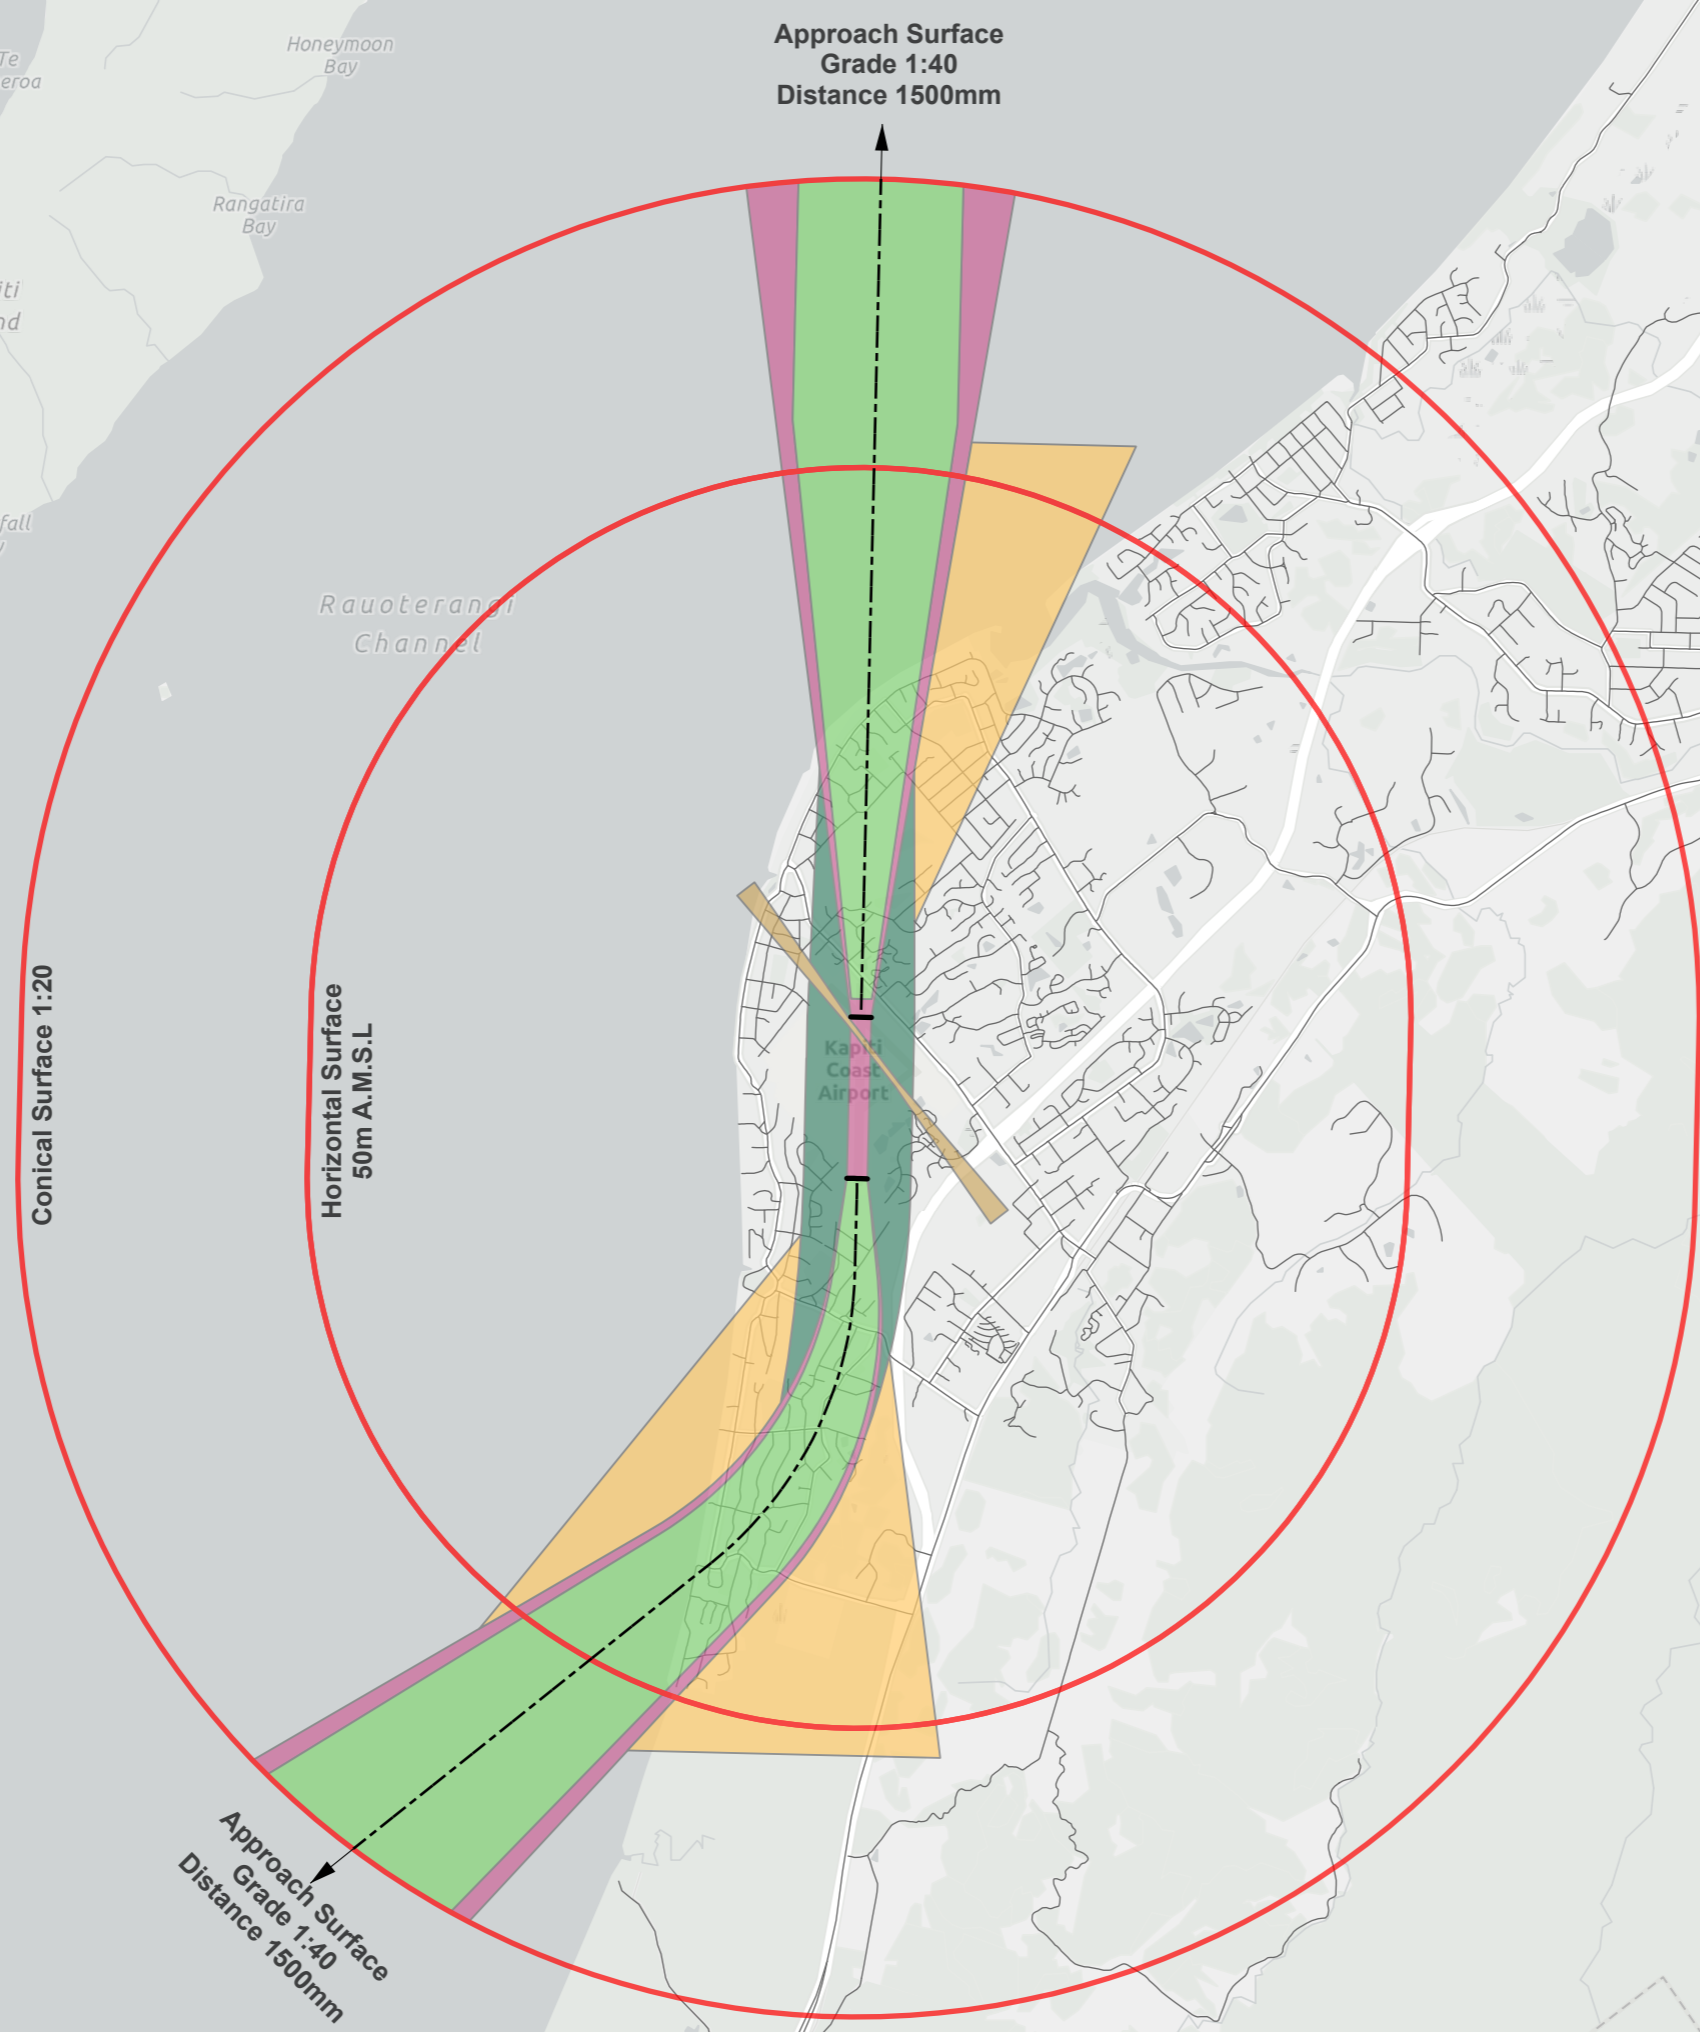

- Runway 16-34 Approach Surface
- Runway 16-34 Approach Surface
- Runway 16-34 Takeoff Surface
- Runway 16-34 Visual Segment Surface
- Grass Runway 12-30 Takeoff/Approach OLS
- Surface

Operative Date: June 2021

Scale: 1:55,000 / A3  
0 0.5 1 Km