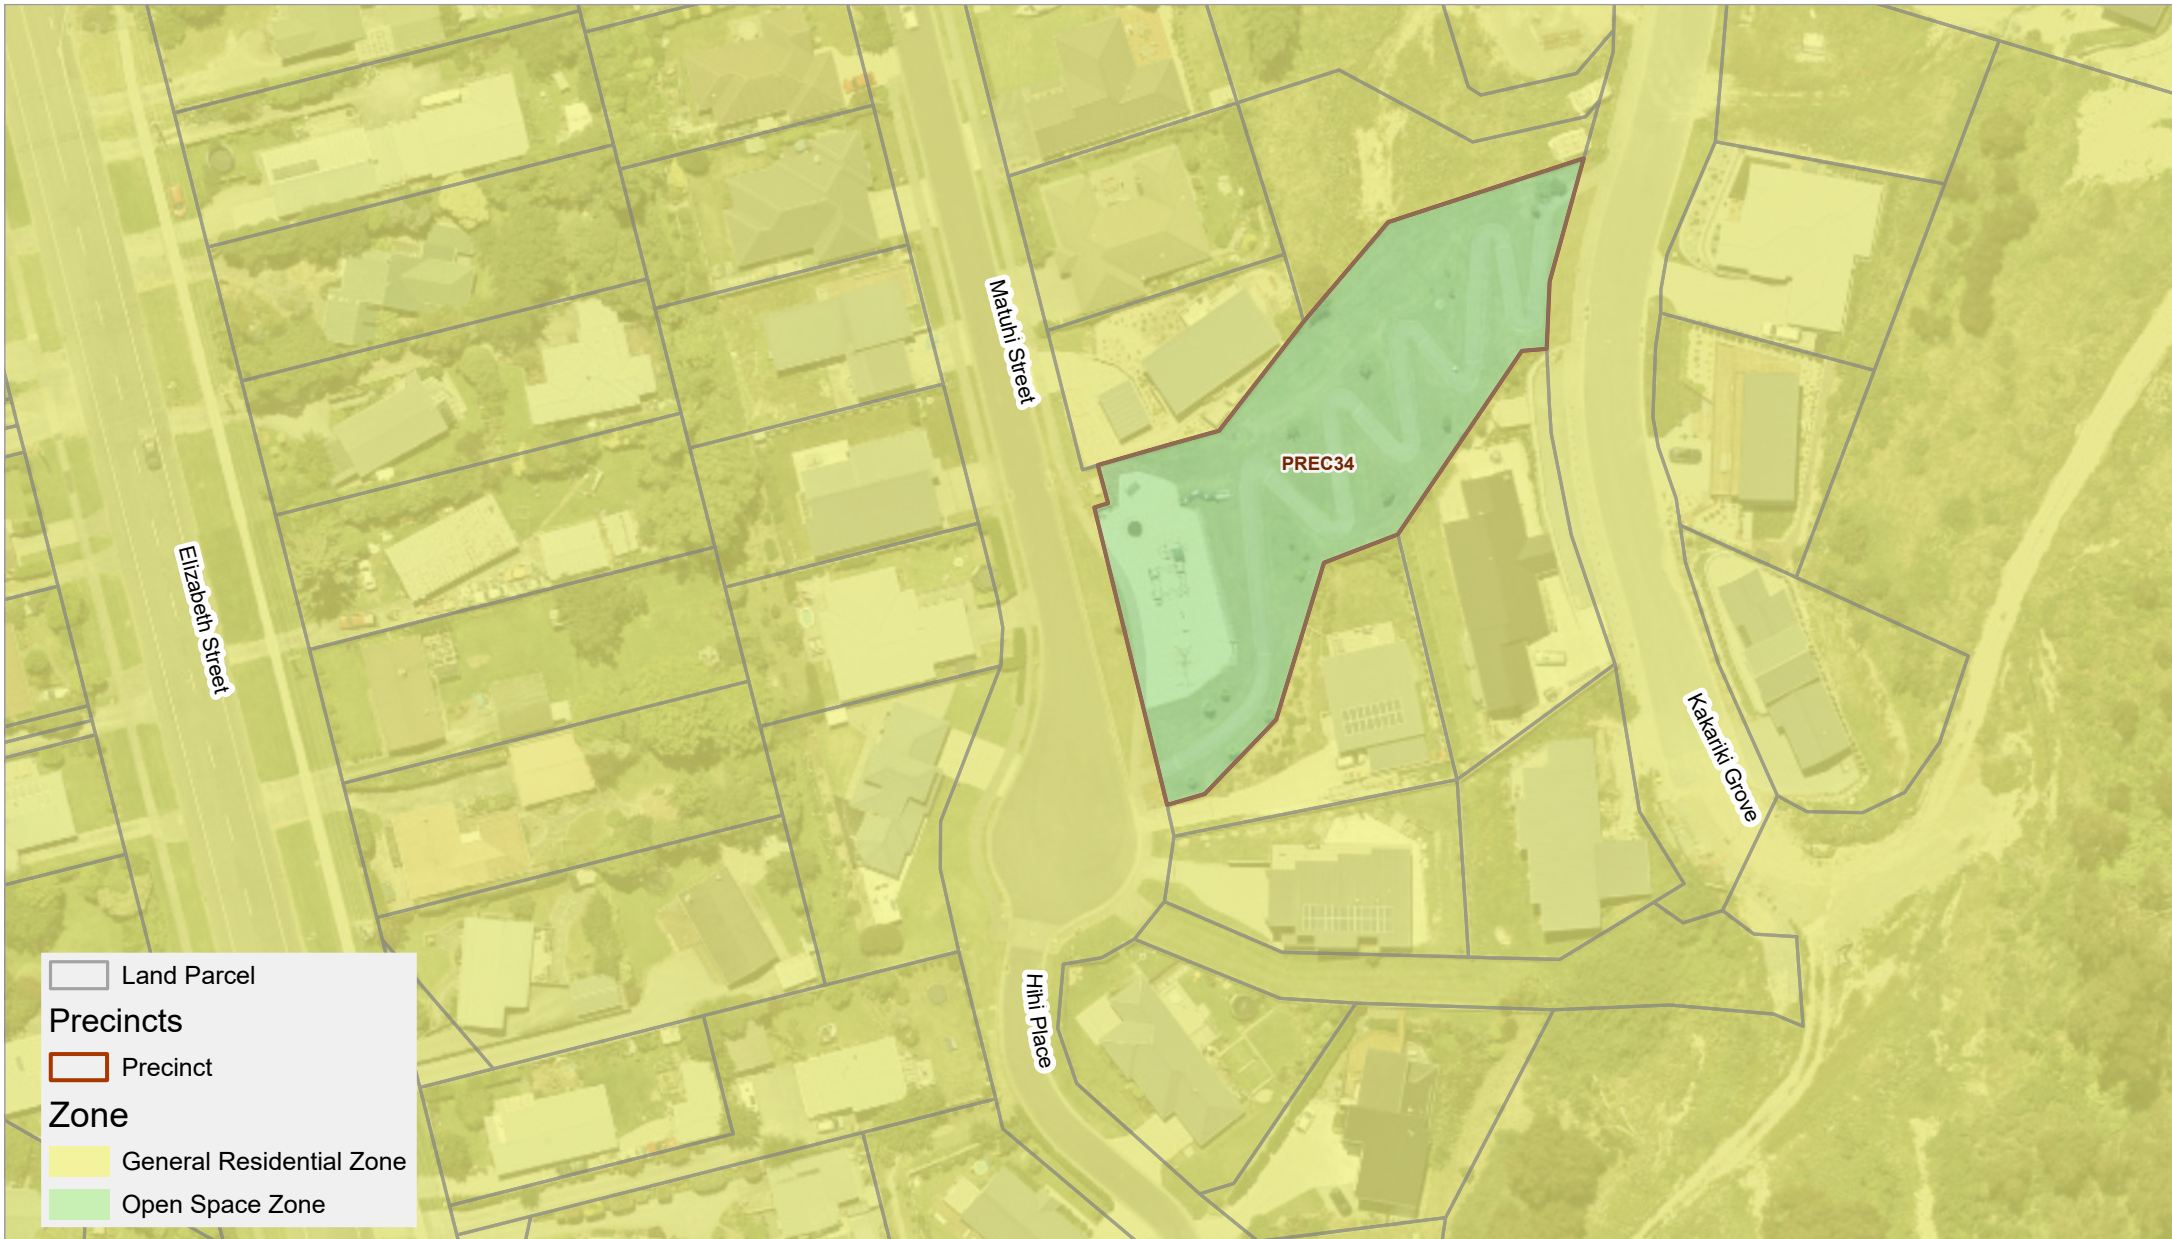

# Matuhi Street Playground

Scale @ A4: 1:1,000

Date Printed: April 11, 2022

Kāpiti Coast District Council accepts no responsibility for incomplete or inaccurate information contained on this map. Use of this website is subject to, and constitutes acceptance of the conditions set out in our disclaimer. This publication is copyright reserved by the Kāpiti Coast District Council. Cadastral and Topographic information is derived from Land Information New Zealand, CROWN COPYRIGHT RESERVED.