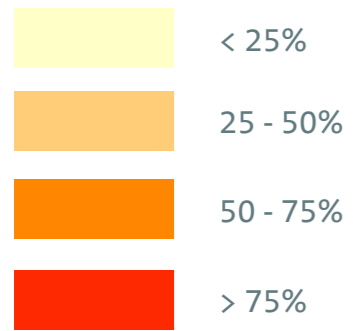

Paraparaumu Carpark Utilisation Survey

9:00

12:00

15:00

Paraparaumu Carpark Utilisation Survey Saturday 14/6/2014

Numbers 1- 9 refer to zones shown on the Paraparaumu carpark utilisation zones aerial

9:00

12:00