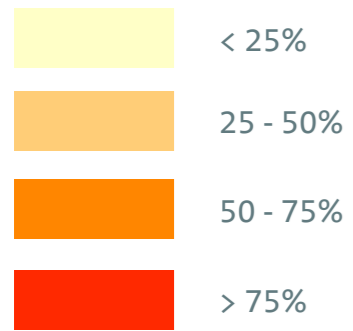

15:00

Paraparaumu Carpark Utilisation Survey Tuesday 8/7/2014

Numbers 1- 9 refer to zones shown on the Waikanae carpark utilisation zones aerial

9:00

12:00

15:00

Paraparaumu Carpark Utilisation Survey Thursday 24/7/2014