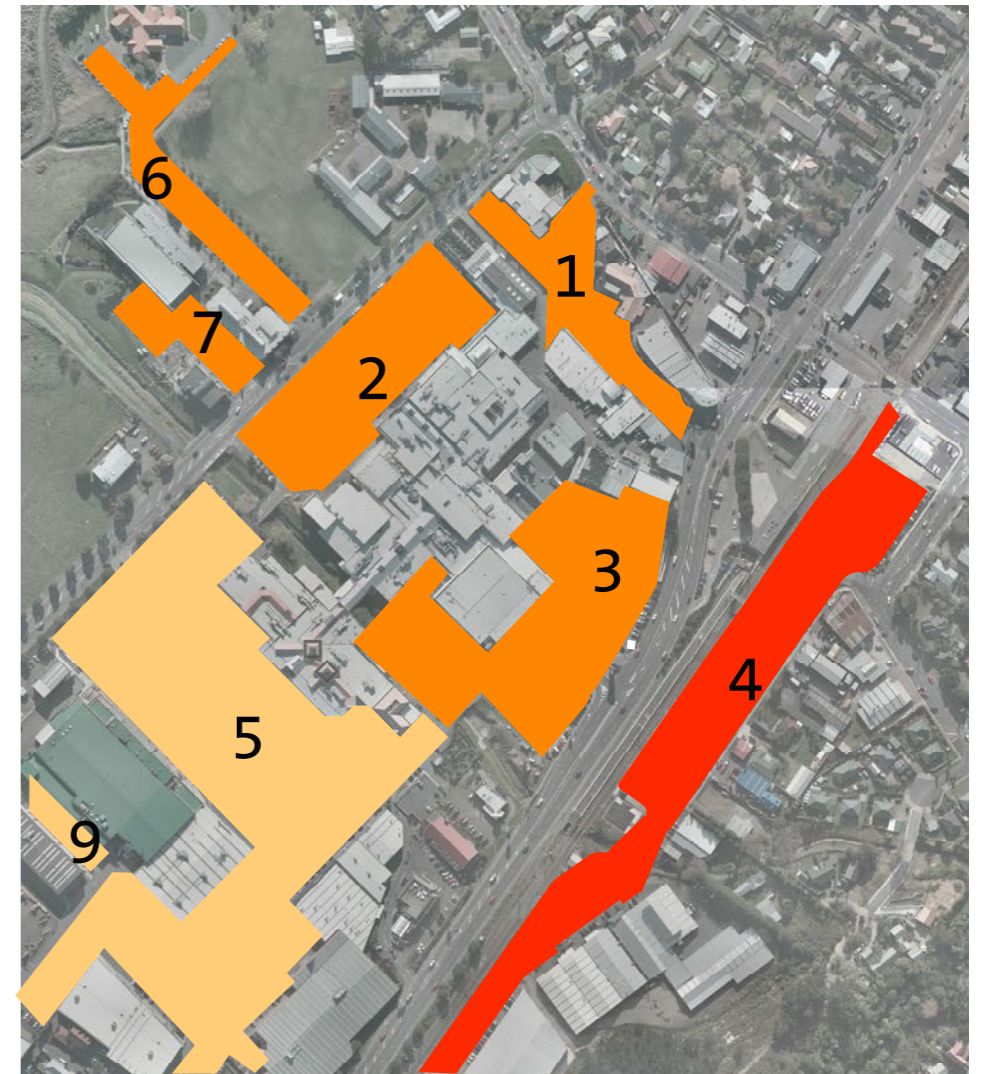

Paraparaumu Carpark Utilisation Survey

9:00

12:00

15:00

Paraparaumu Carpark Utilisation Survey Saturday 14/6/2014

Numbers 1- 9 refer to zones shown on the Paraparaumu carpark utilisation zones aerial

9:00

12:00

15:00

Paraparaumu Carpark Utilisation Survey Tuesday 8/7/2014

Numbers 1- 9 refer to zones shown on the Waikanae carpark utilisation zones aerial

9:00

12:00

15:00

Paraparaumu Carpark Utilisation Survey Thursday 24/7/2014

Numbers 1- 9 refer to zones shown on the Waikanae carpark utilisation zones aerial