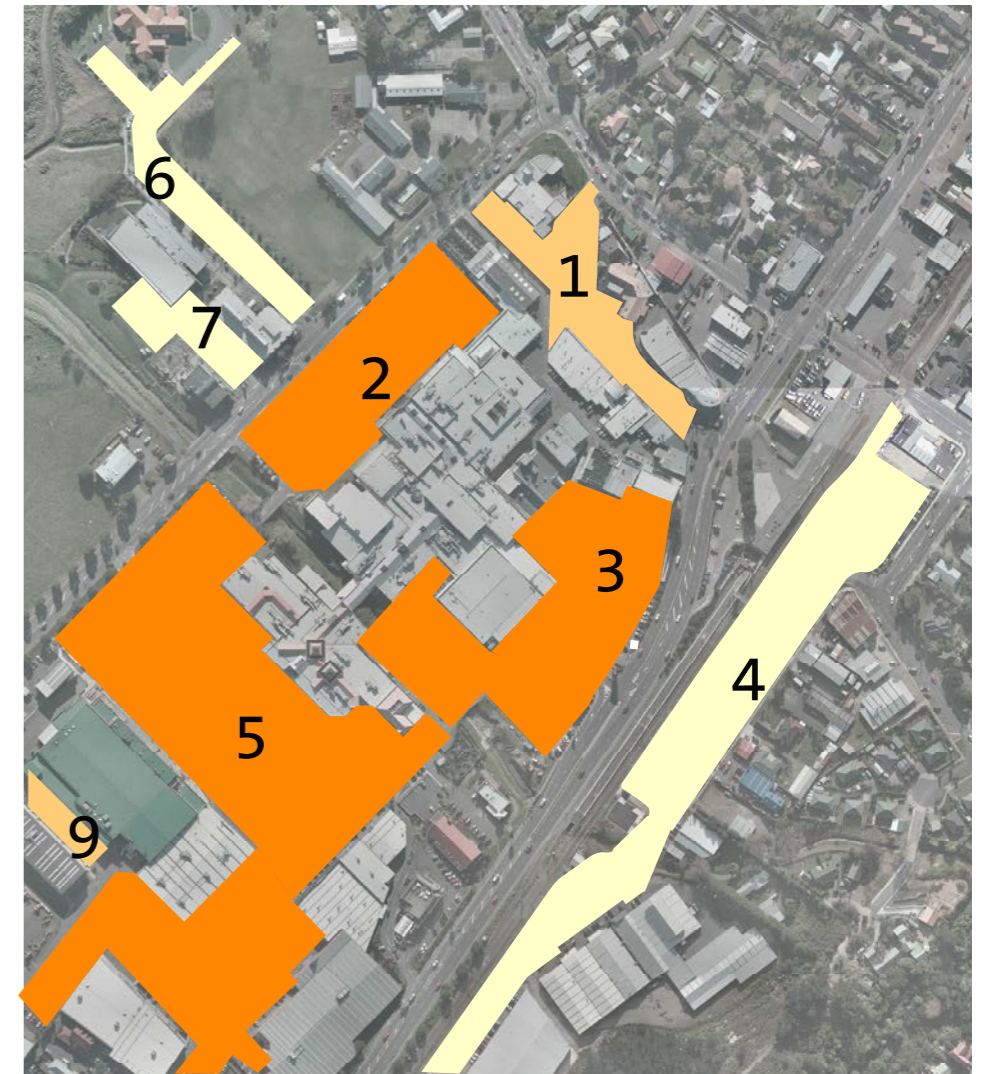

Paraparaumu Carpark Utilisation Survey

9:00

12:00

15:00

Paraparaumu Carpark Utilisation Survey Saturday 14/6/2014

Numbers 1- 9 refer to zones shown on the Paraparaumu carpark utilisation zones aerial

9:00

12:00

15:00

Paraparaumu Carpark Utilisation Survey Tuesday 8/7/2014

Numbers 1- 9 refer to zones shown on the Waikanae carpark utilisation zones aerial

9:00

12:00

15:00

Paraparaumu Carpark Utilisation Survey Thursday 24/7/2014

Numbers 1- 9 refer to zones shown on the Waikanae carpark utilisation zones aerial