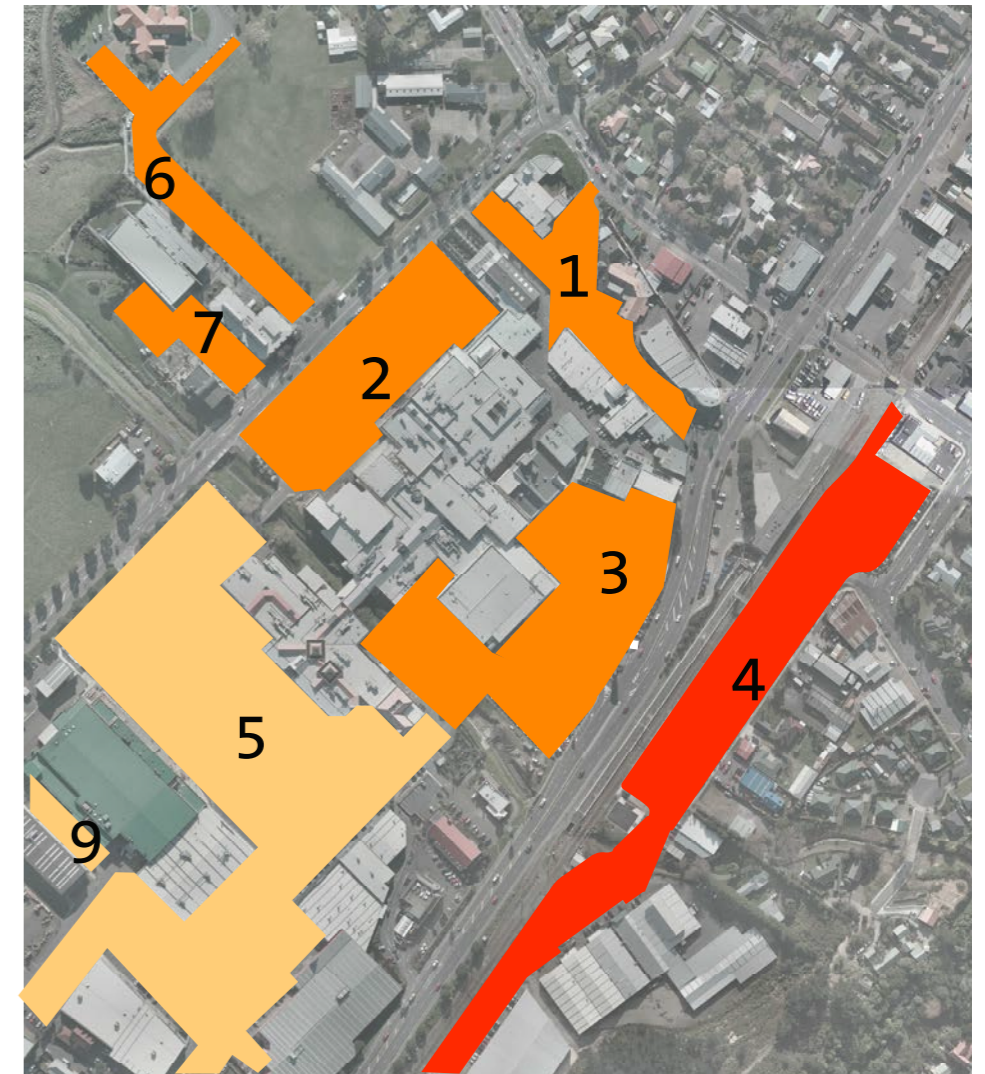

Paraparaumu Carpark Utilisation Survey

9:00

12:00

15:00

Paraparaumu Carpark Utilisation Survey Saturday 14/6/2014

Numbers 1- 9 refer to zones shown on the Paraparaumu carpark utilisation zones aerial

9:00

12:00

15:00

Paraparaumu Carpark Utilisation Survey Tuesday 8/7/2014

Numbers 1- 9 refer to zones shown on the Waikanae carpark utilisation zones aerial

9:00

12:00

15:00

Paraparaumu Carpark Utilisation Survey Thursday 24/7/2014

Numbers 1- 9 refer to zones shown on the Waikanae carpark utilisation zones aerial