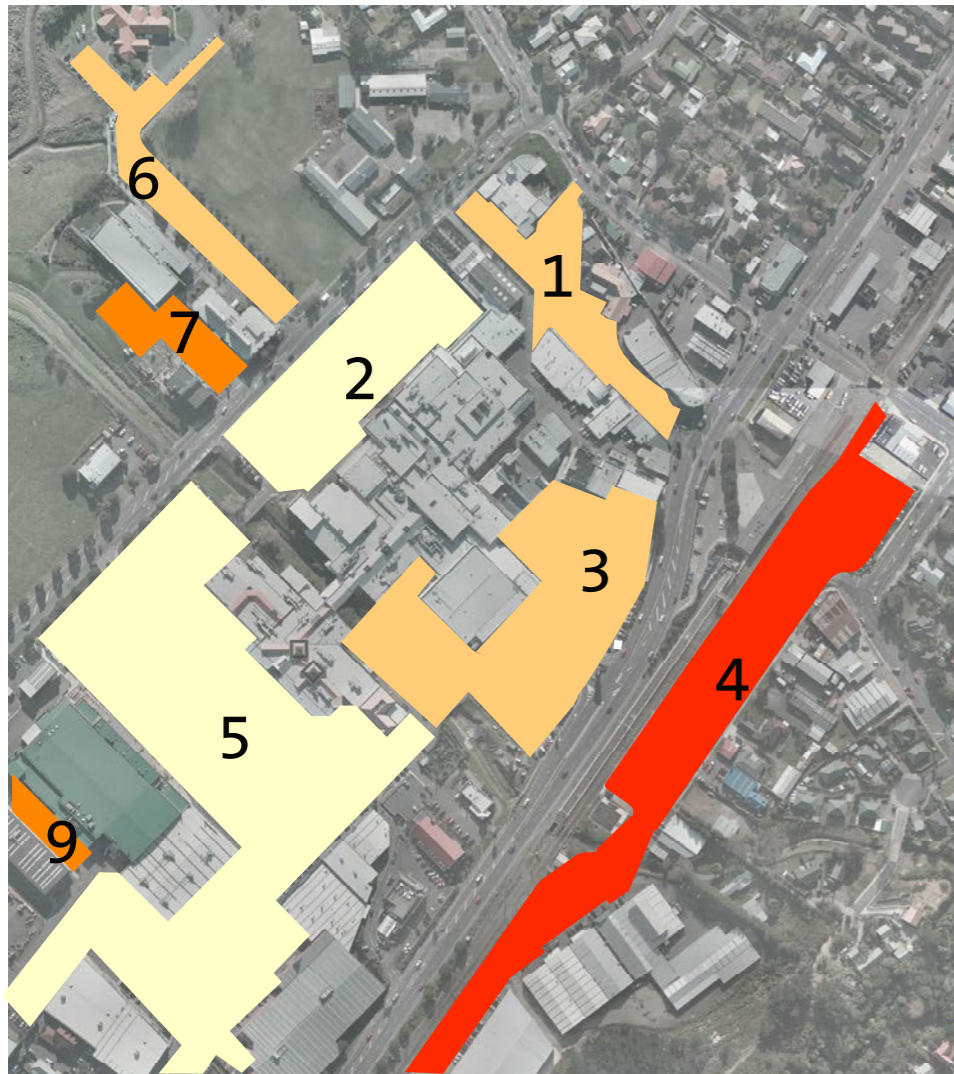

Paraparaumu Carpark Utilisation Survey

9:00

12:00

15:00

Paraparaumu Carpark Utilisation Survey Saturday 14/6/2014

Numbers 1- 9 refer to zones shown on the Paraparaumu carpark utilisation zones aerial

9:00

12:00

15:00

Paraparaumu Carpark Utilisation Survey Tuesday 8/7/2014

Numbers 1- 9 refer to zones shown on the Waikanae carpark utilisation zones aerial

9:00

12:00

15:00

Paraparaumu Carpark Utilisation Survey Thursday 24/7/2014

Numbers 1- 9 refer to zones shown on the Waikanae carpark utilisation zones aerial