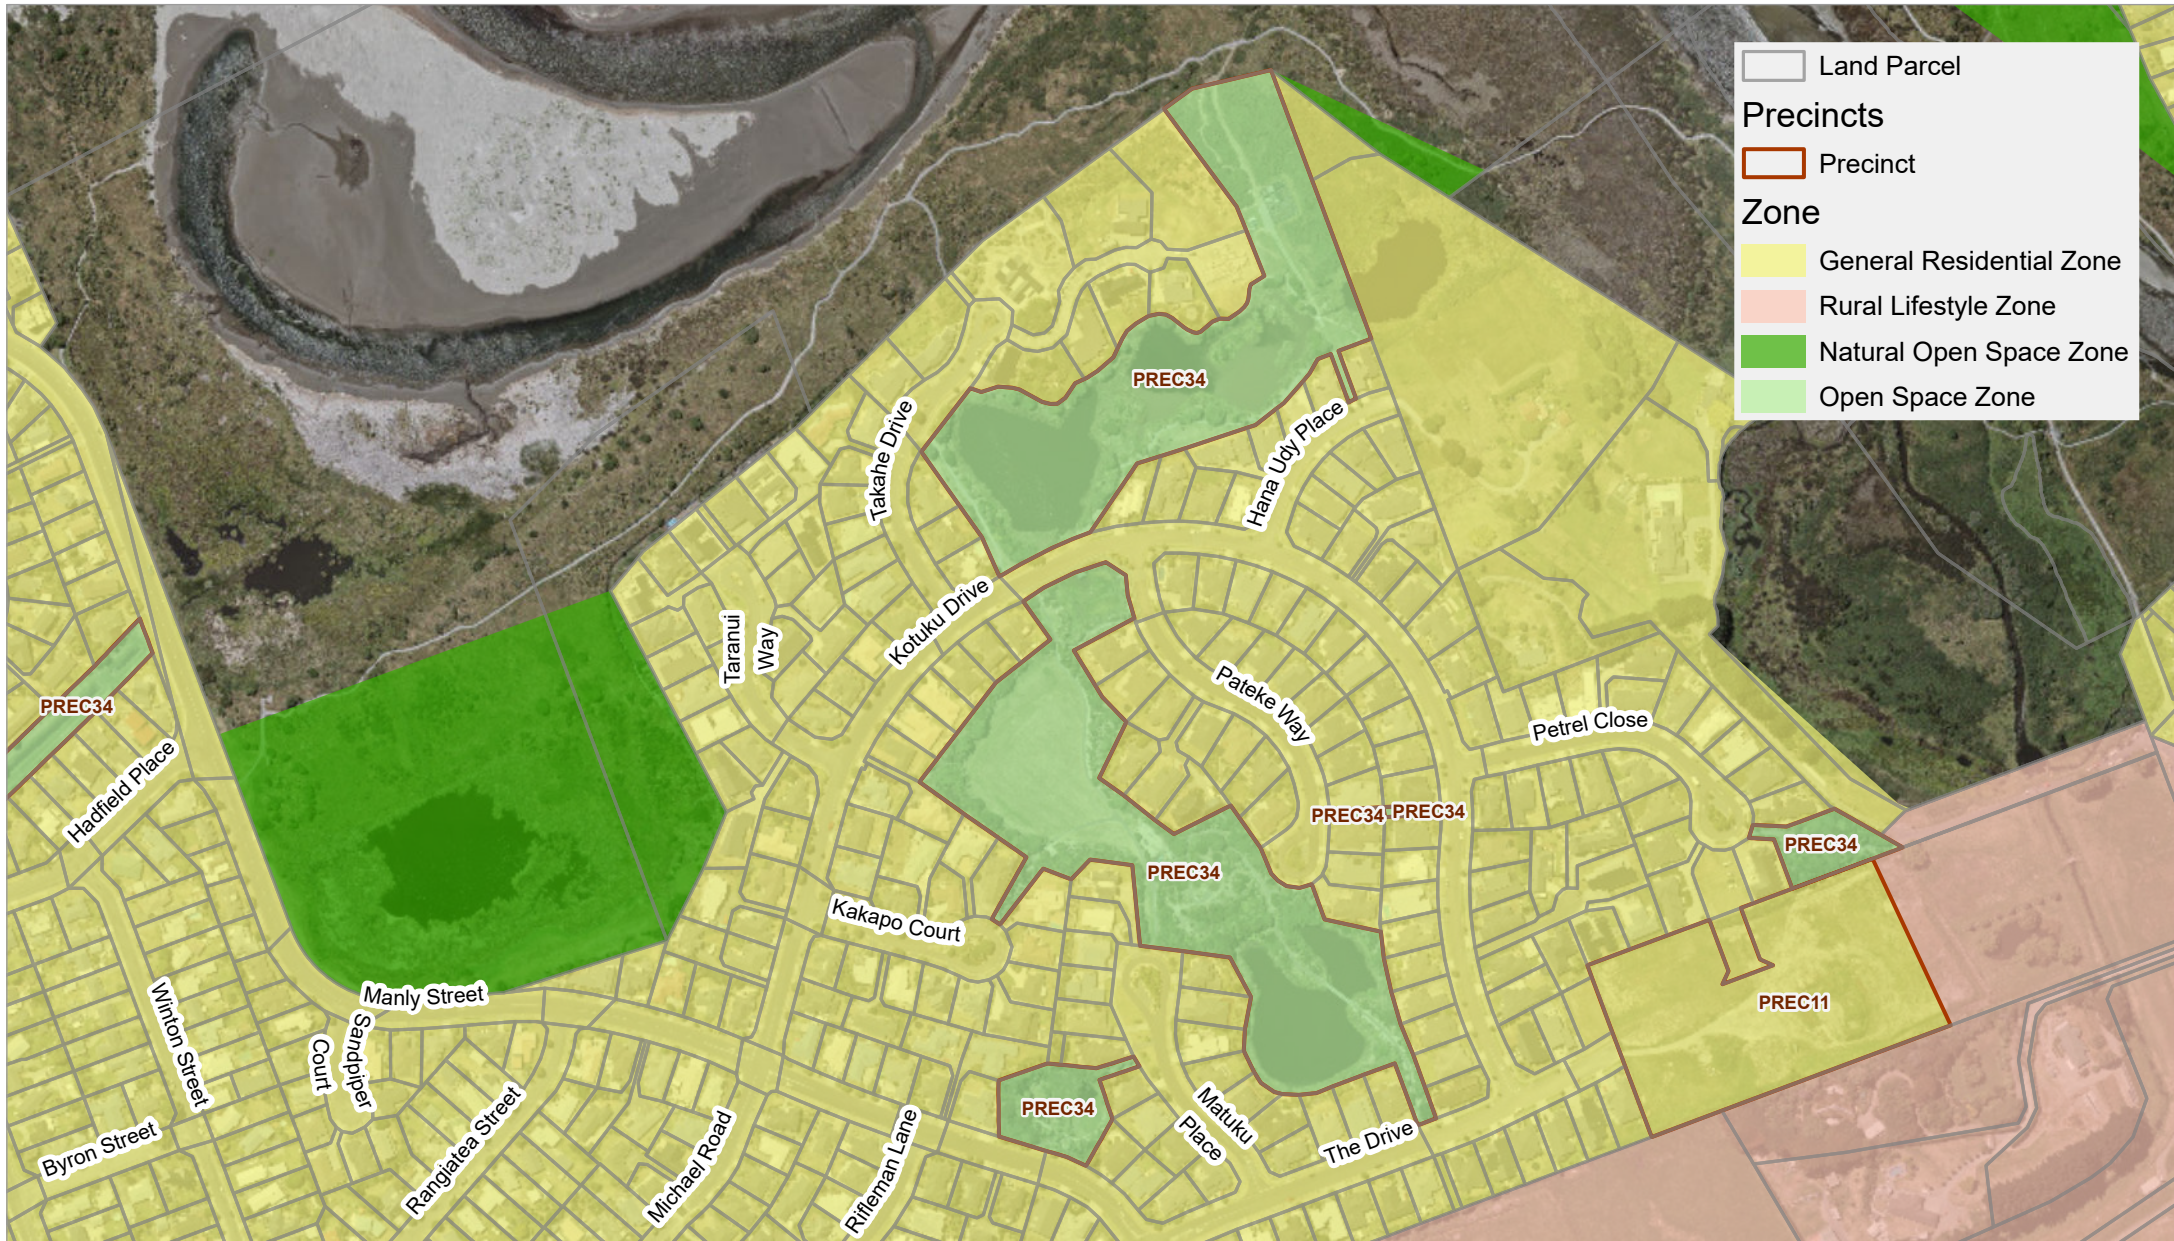

Kotuku Reserve

Legend

- Land Parcel
- Precincts
 - Precinct
- Zone
 - General Residential Zone
 - Rural Lifestyle Zone
 - Natural Open Space Zone
 - Open Space Zone

Scale @ A4: 1:4,500

Date Printed: April 11, 2022

Kāpiti Coast District Council accepts no responsibility for incomplete or inaccurate information contained on this map. Use of this website is subject to, and constitutes acceptance of the conditions set out in our disclaimer. This publication is copyright reserved by the Kāpiti Coast District Council. Cadastral and Topographic information is derived from Land Information New Zealand, CROWN COPYRIGHT RESERVED.