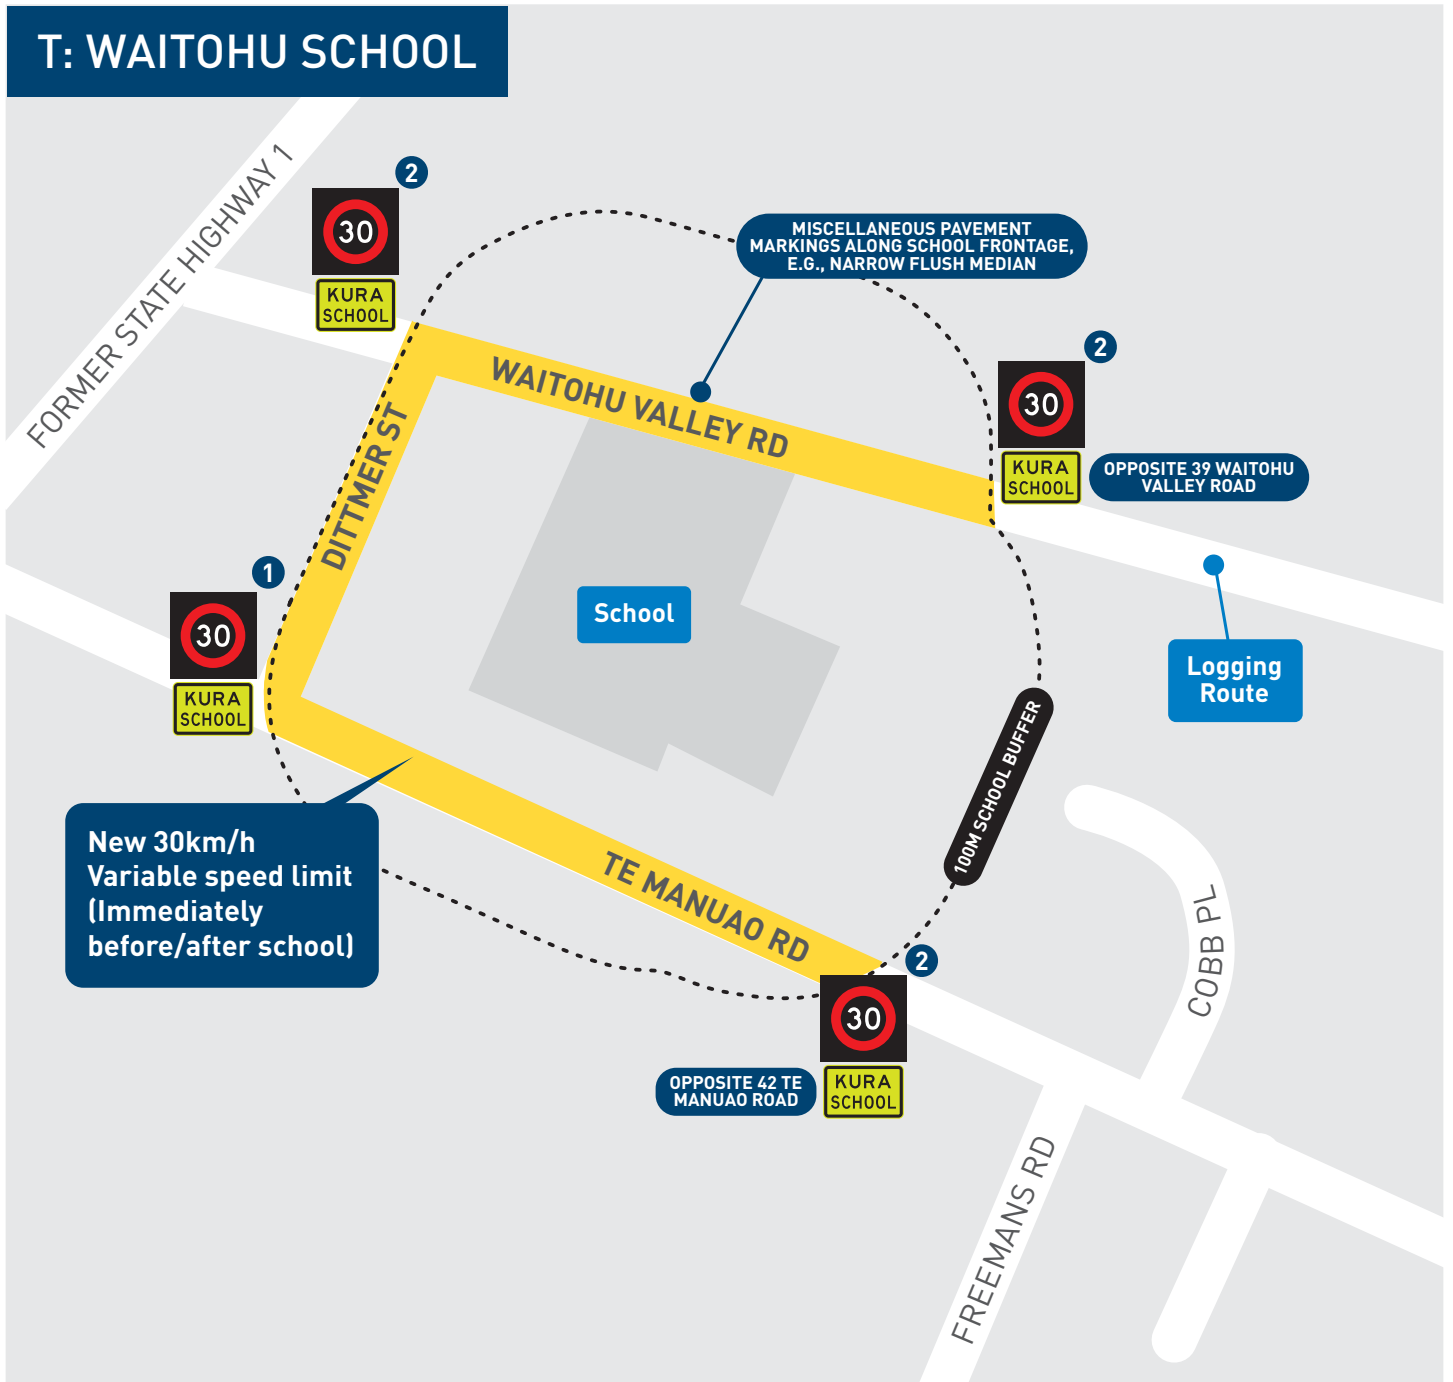

T: WAITOHU SCHOOL

For installation by June 2024

-  Install Kura School Variable (See notes)
-  KURA SCHOOL

NOTE:

- 1 New sign replacing existing 'School Zone' sign at existing location.
- 2 New sign, new location.