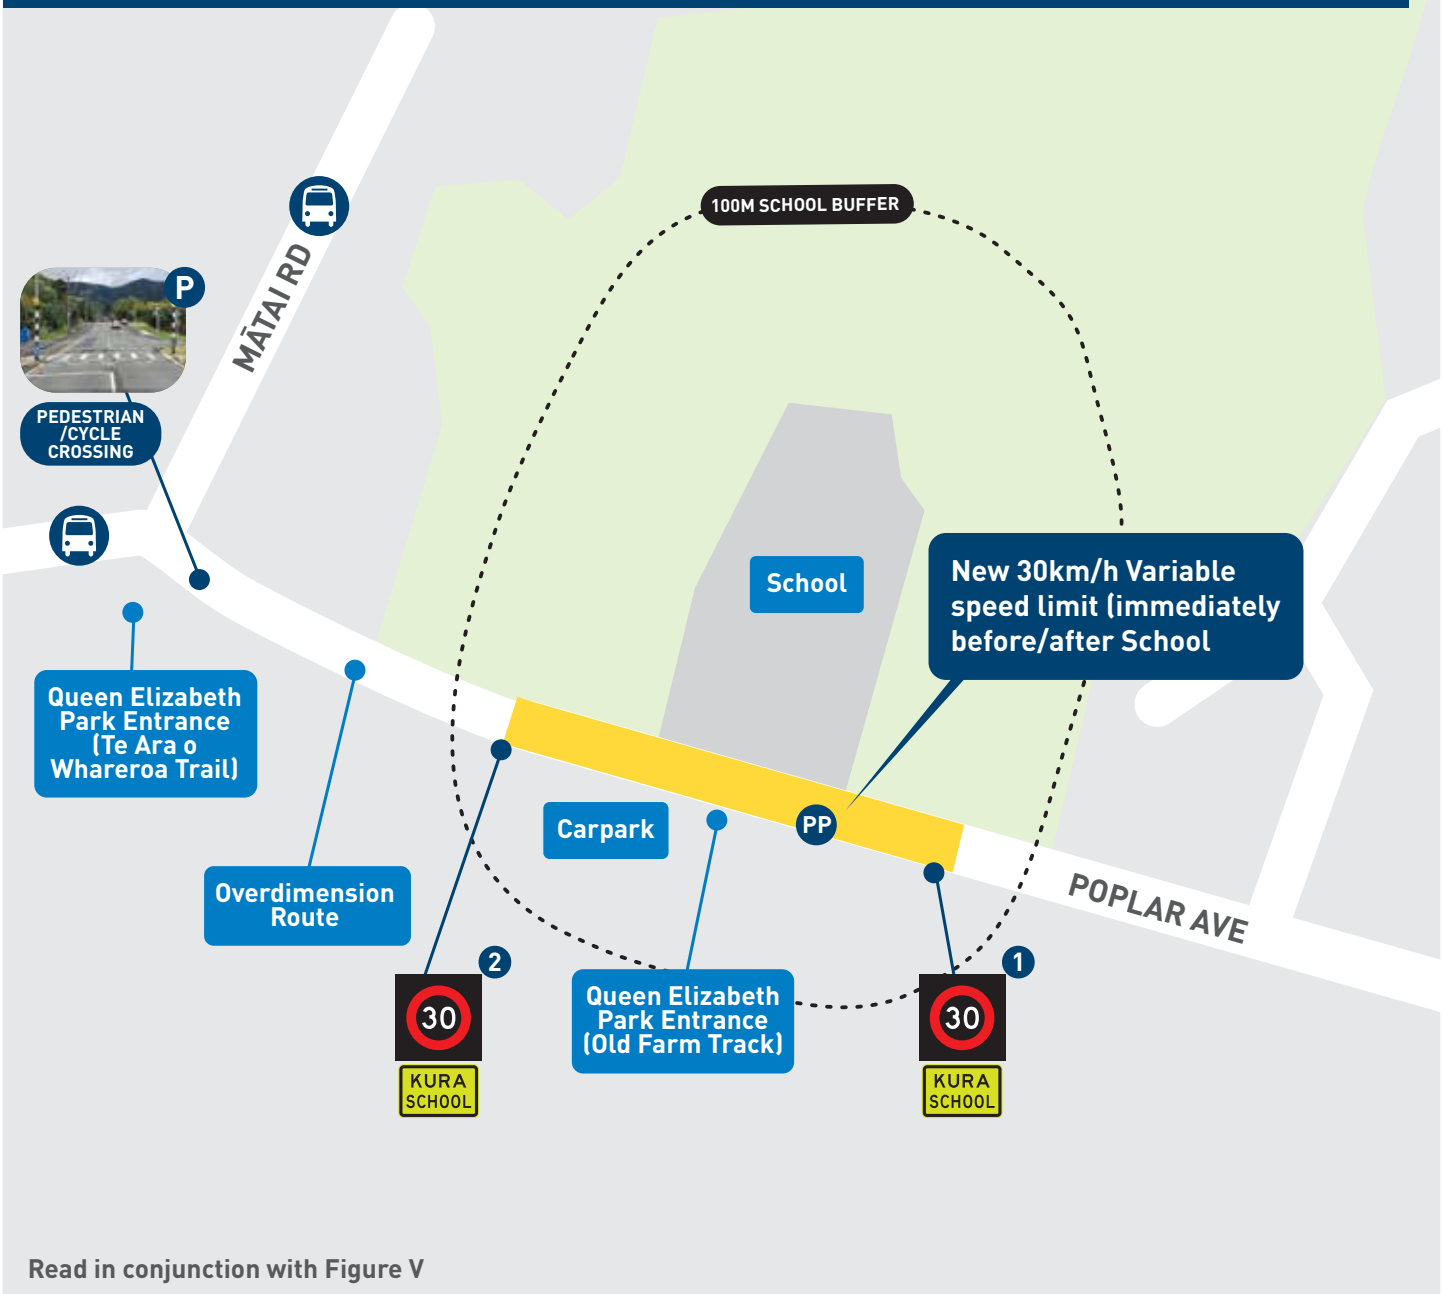

B: TE RĀ WALDORF SCHOOL AND TE RĀWHITI KINDERGARTEN

Read in conjunction with Figure V

For installation by June 2024

New signs installed (See notes)

Dual cycle/ pedestrian crossing on raised platform

NOTE:

- 1 New sign replacing existing 'School Zone' sign at existing location.
- 2 New sign, new location 135m east of Matai Road.

For installation by 2024-27

Pedestrian Platform