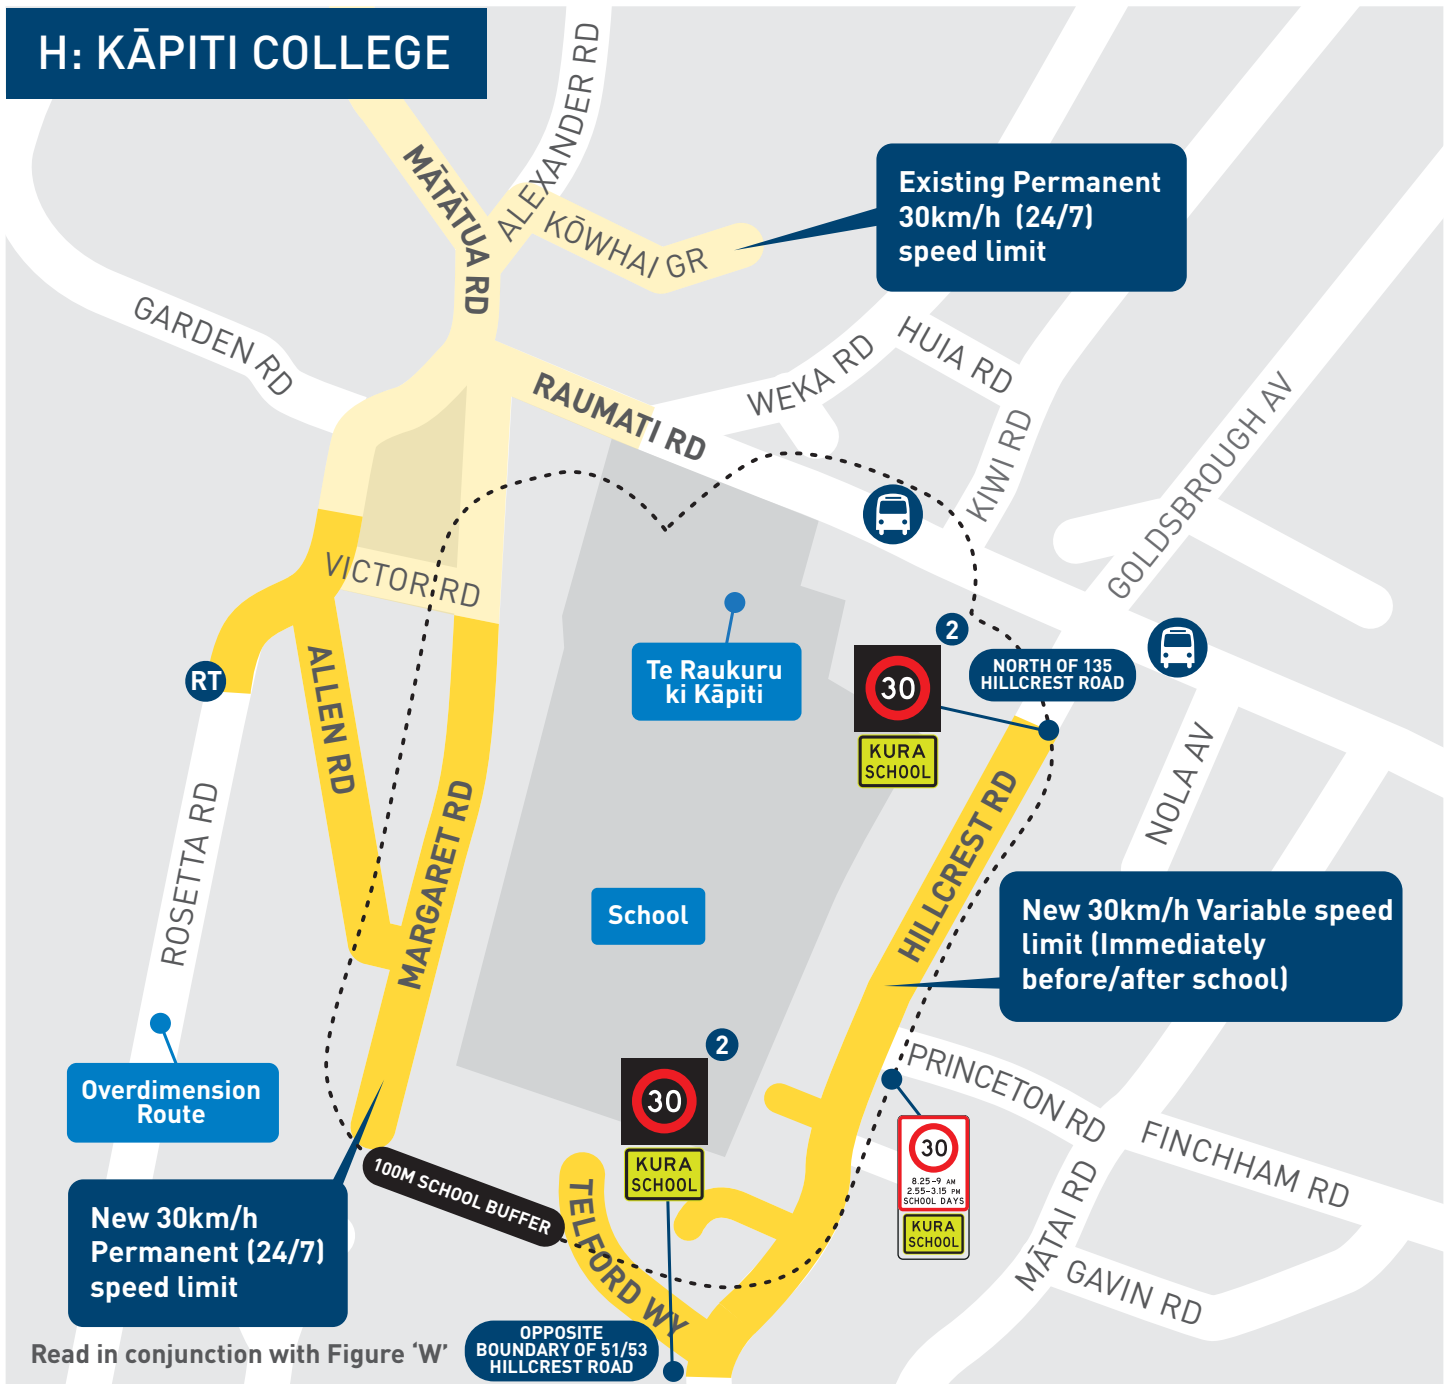

# H: KĀPITI COLLEGE

**For installation by June 2024**

Install Kura School Variable (See notes)

Install Static Variable School speed limit signs

NOTE:

- 2 New sign, new location.
- 3 Timing of when Variable School speed limits apply to be confirmed.

**For installation 2024–27**

**RT**

Raised Threshold Treatment