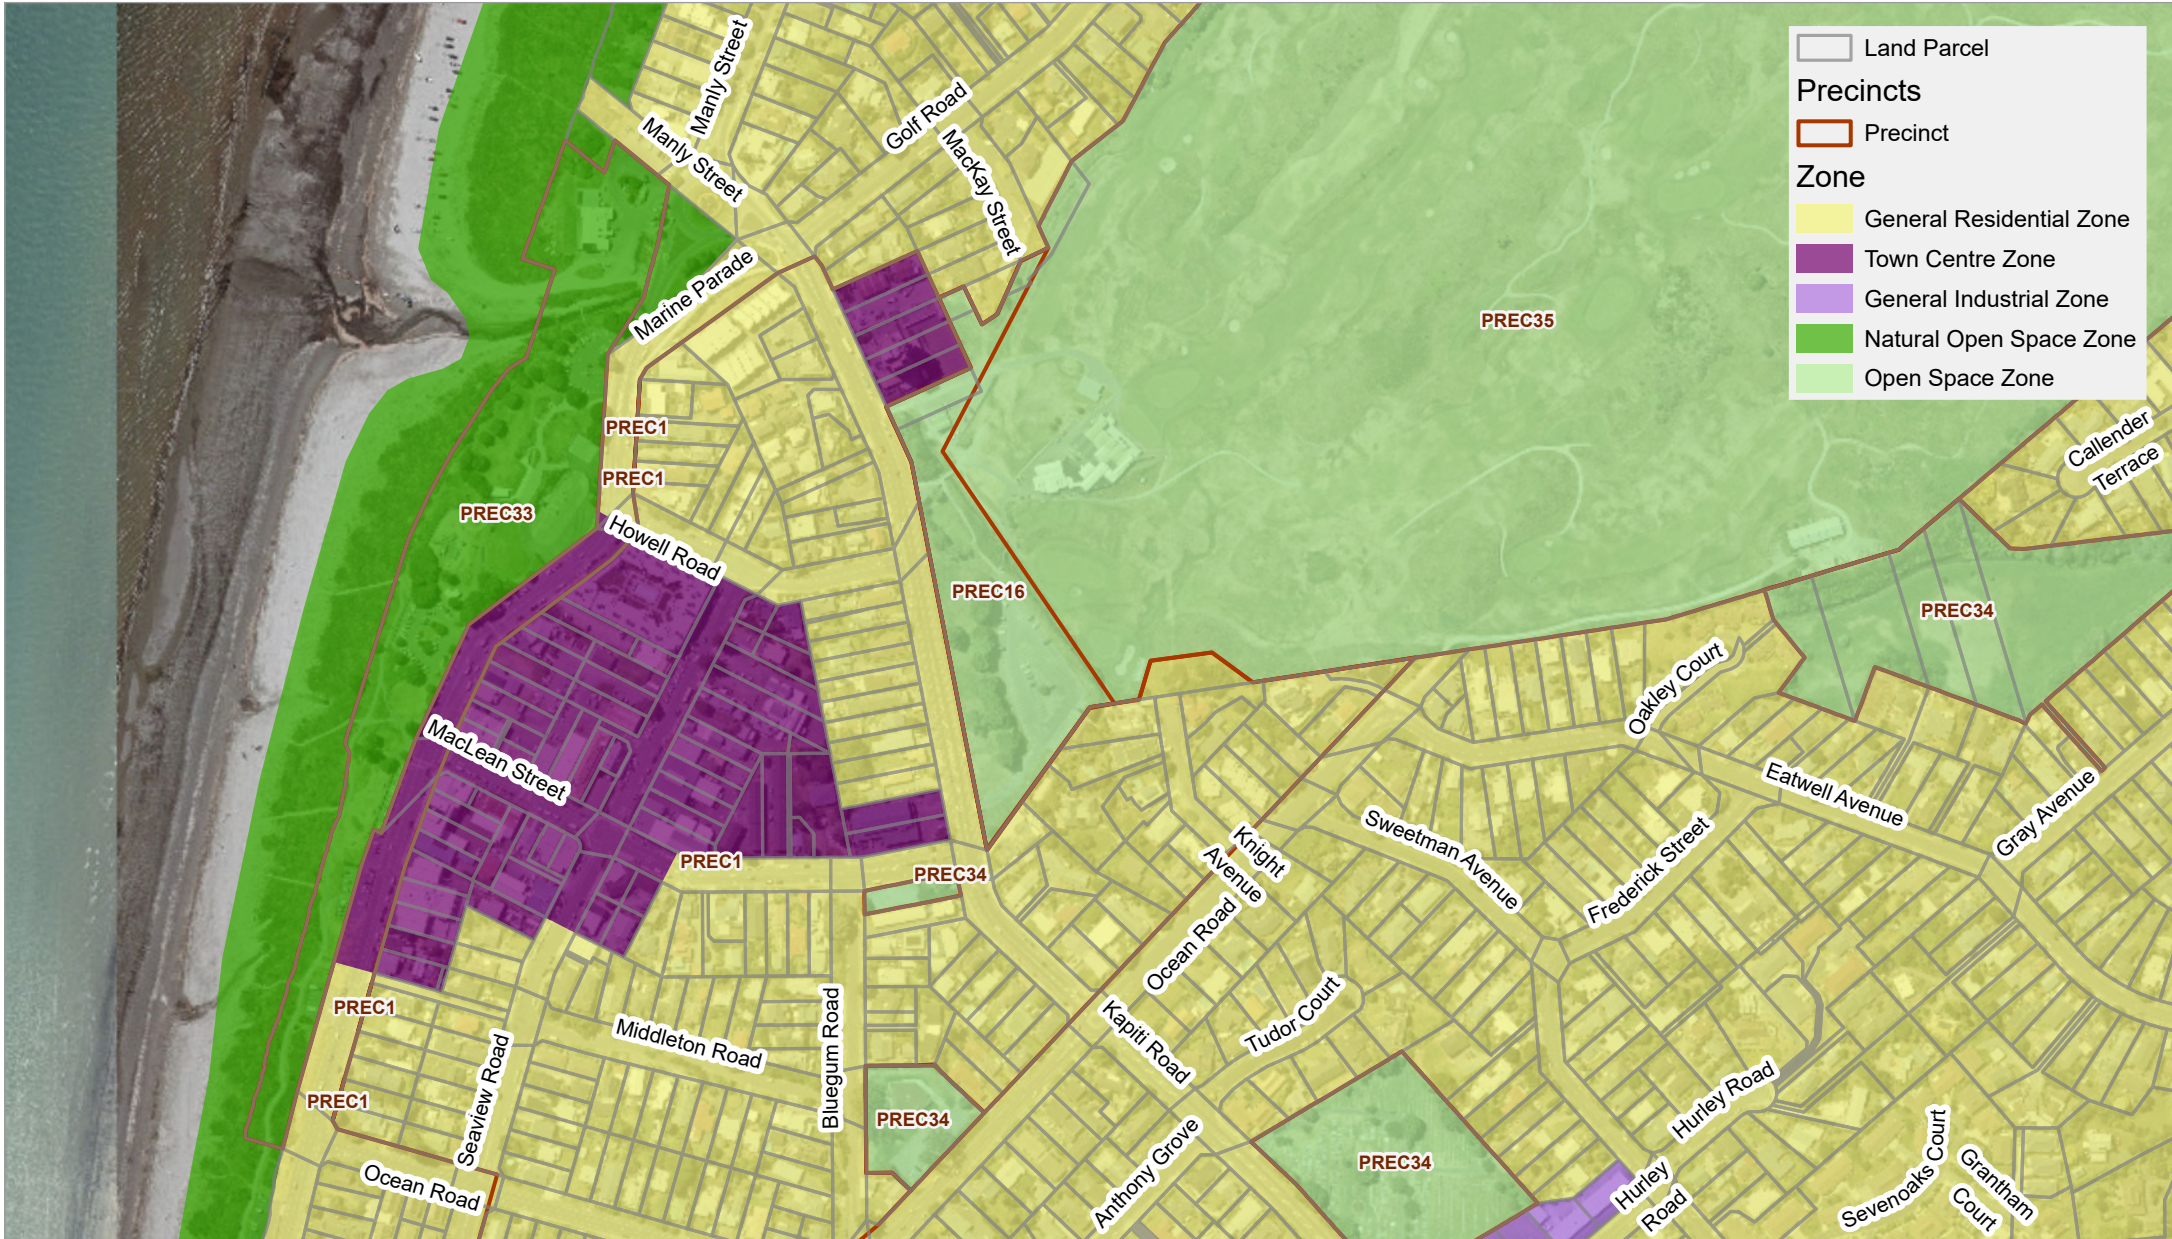

# Maclean Park

0 100 200 Meters

Scale @ A4: 1:4,500

Date Printed: April 11, 2022

Kāpiti Coast District Council accepts no responsibility for incomplete or inaccurate information contained on this map. Use of this website is subject to, and constitutes acceptance of the conditions set out in our disclaimer. This publication is copyright reserved by the Kāpiti Coast District Council. Cadastral and Topographic information is derived from Land Information New Zealand, CROWN COPYRIGHT RESERVED.