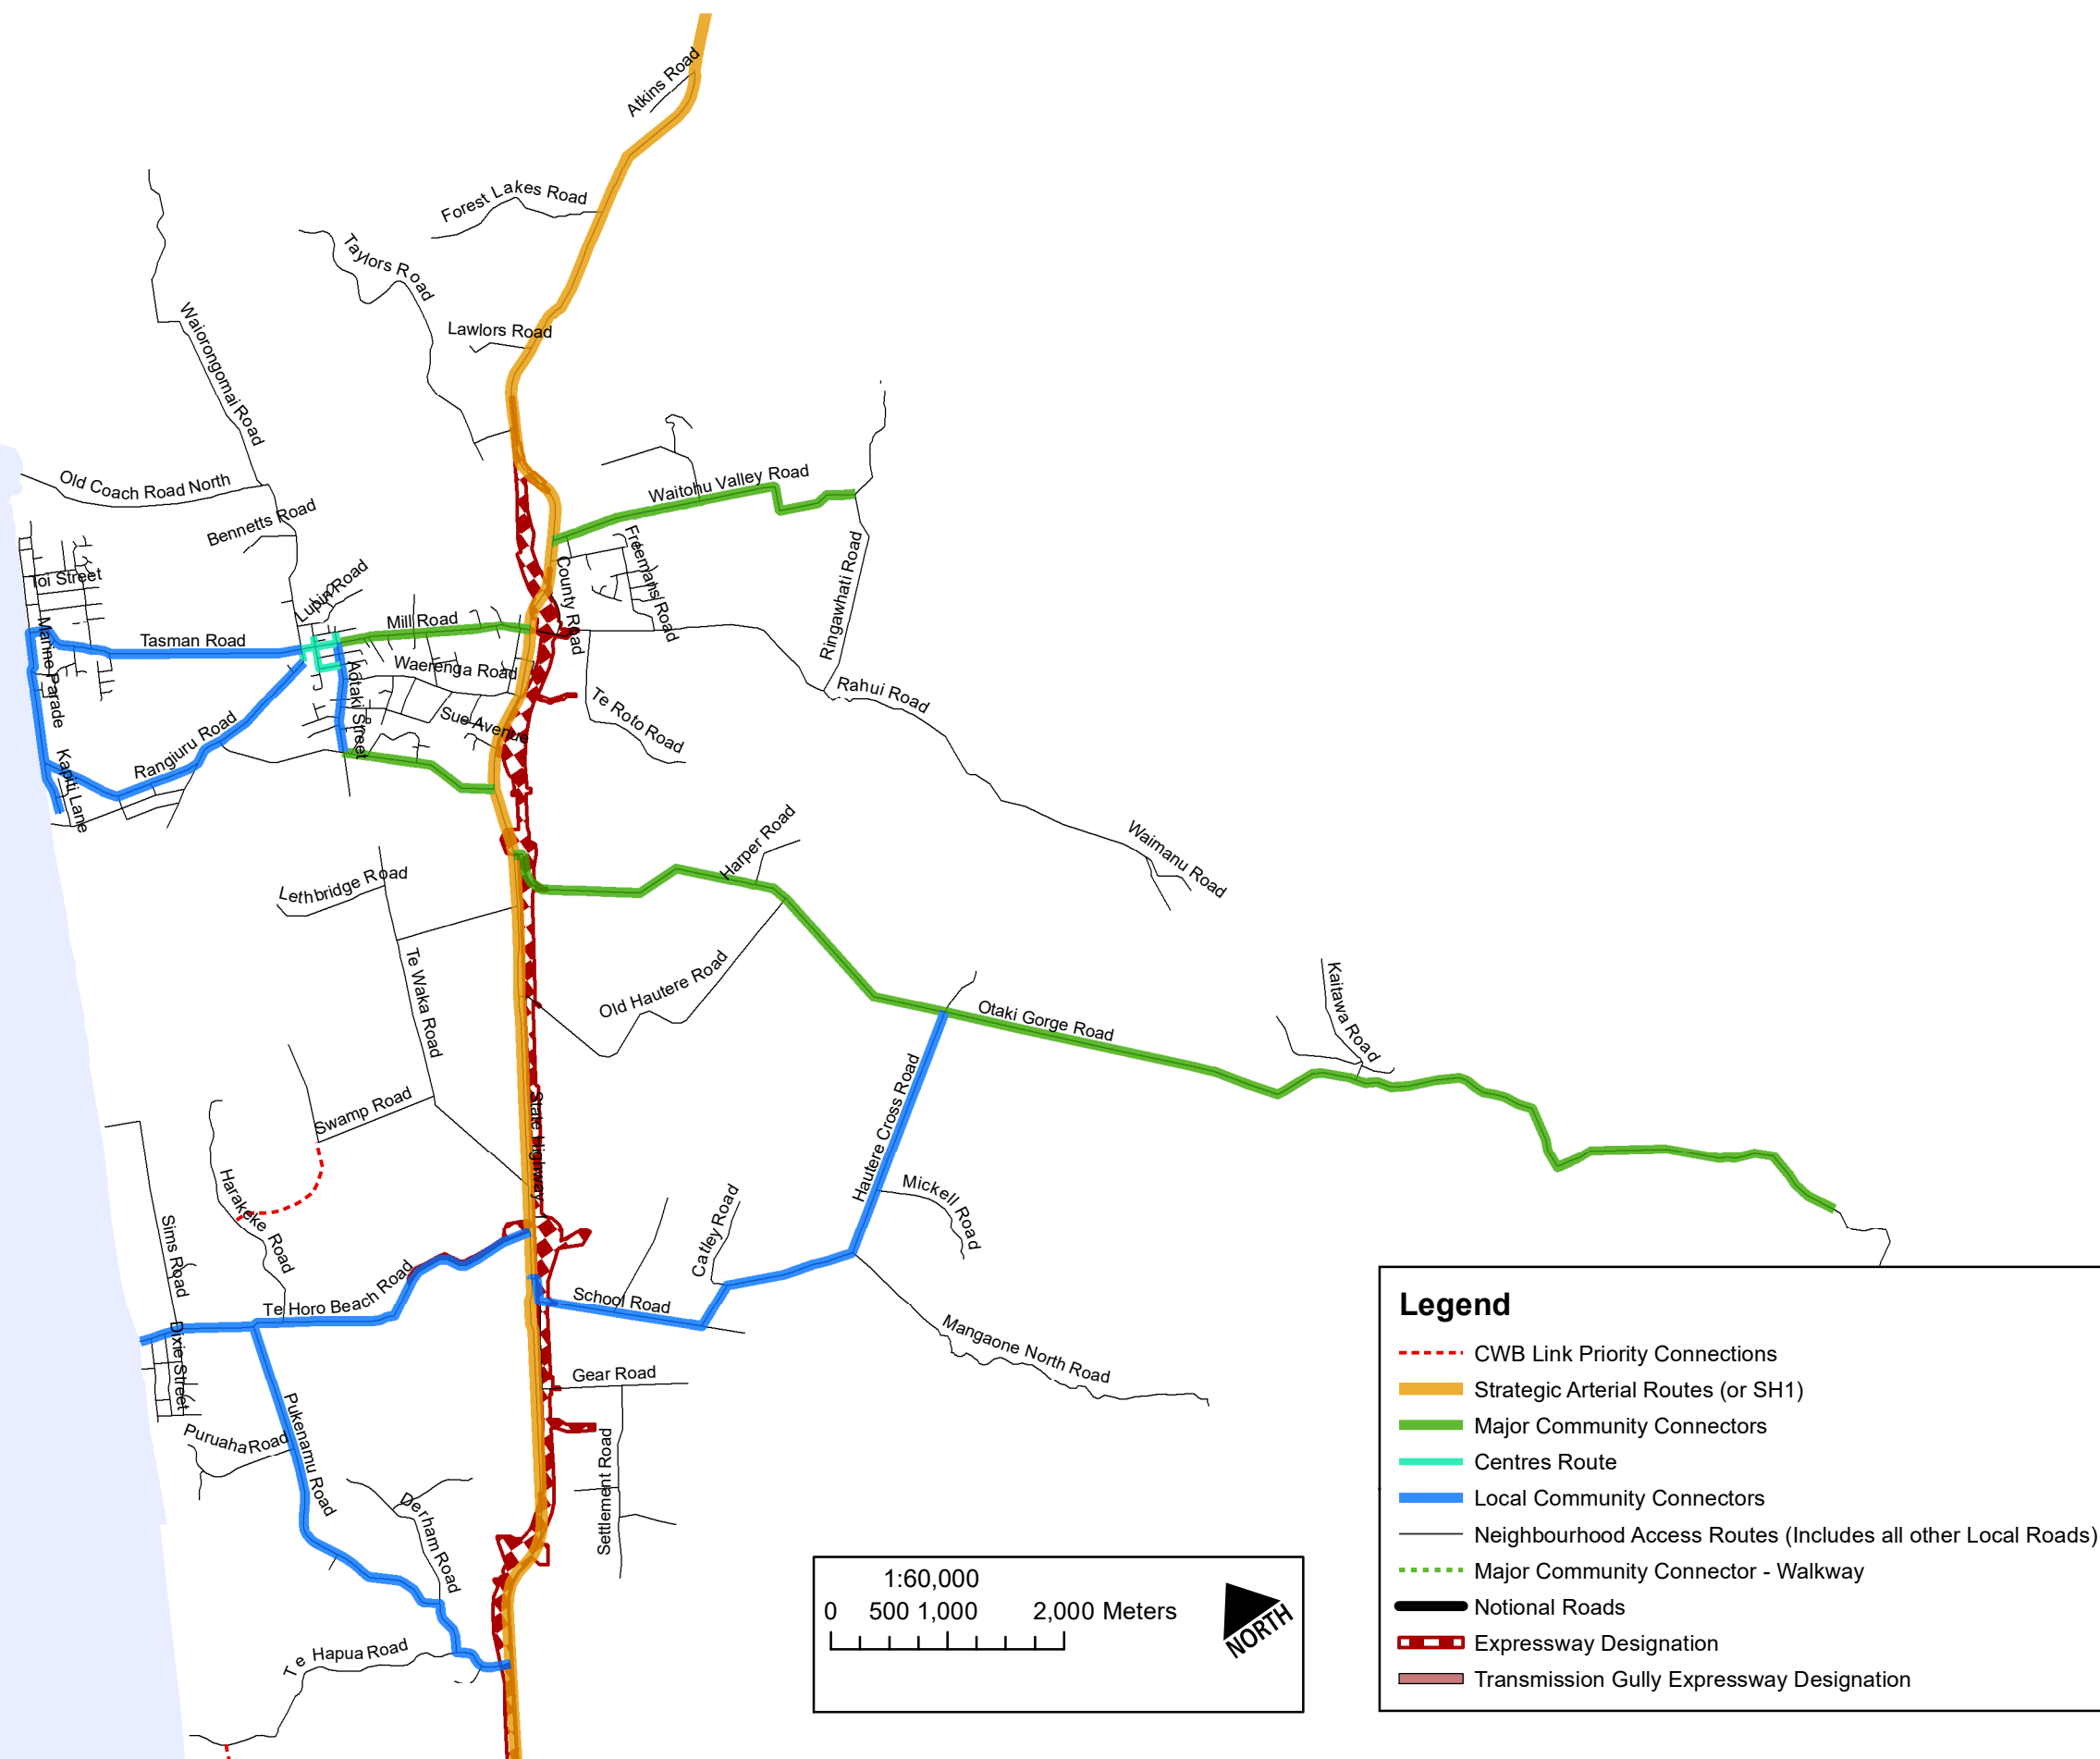

Transport Network Hierarchy

Legend

- CWB Link Priority Connections
- Strategic Arterial Routes (or SH1)
- Major Community Connectors
- Centres Route
- Local Community Connectors
- Neighbourhood Access Routes (Includes all other Local Roads)
- Major Community Connector - Walkway
- Notional Roads
- - - Expressway Designation
- Transmission Gully Expressway Designation